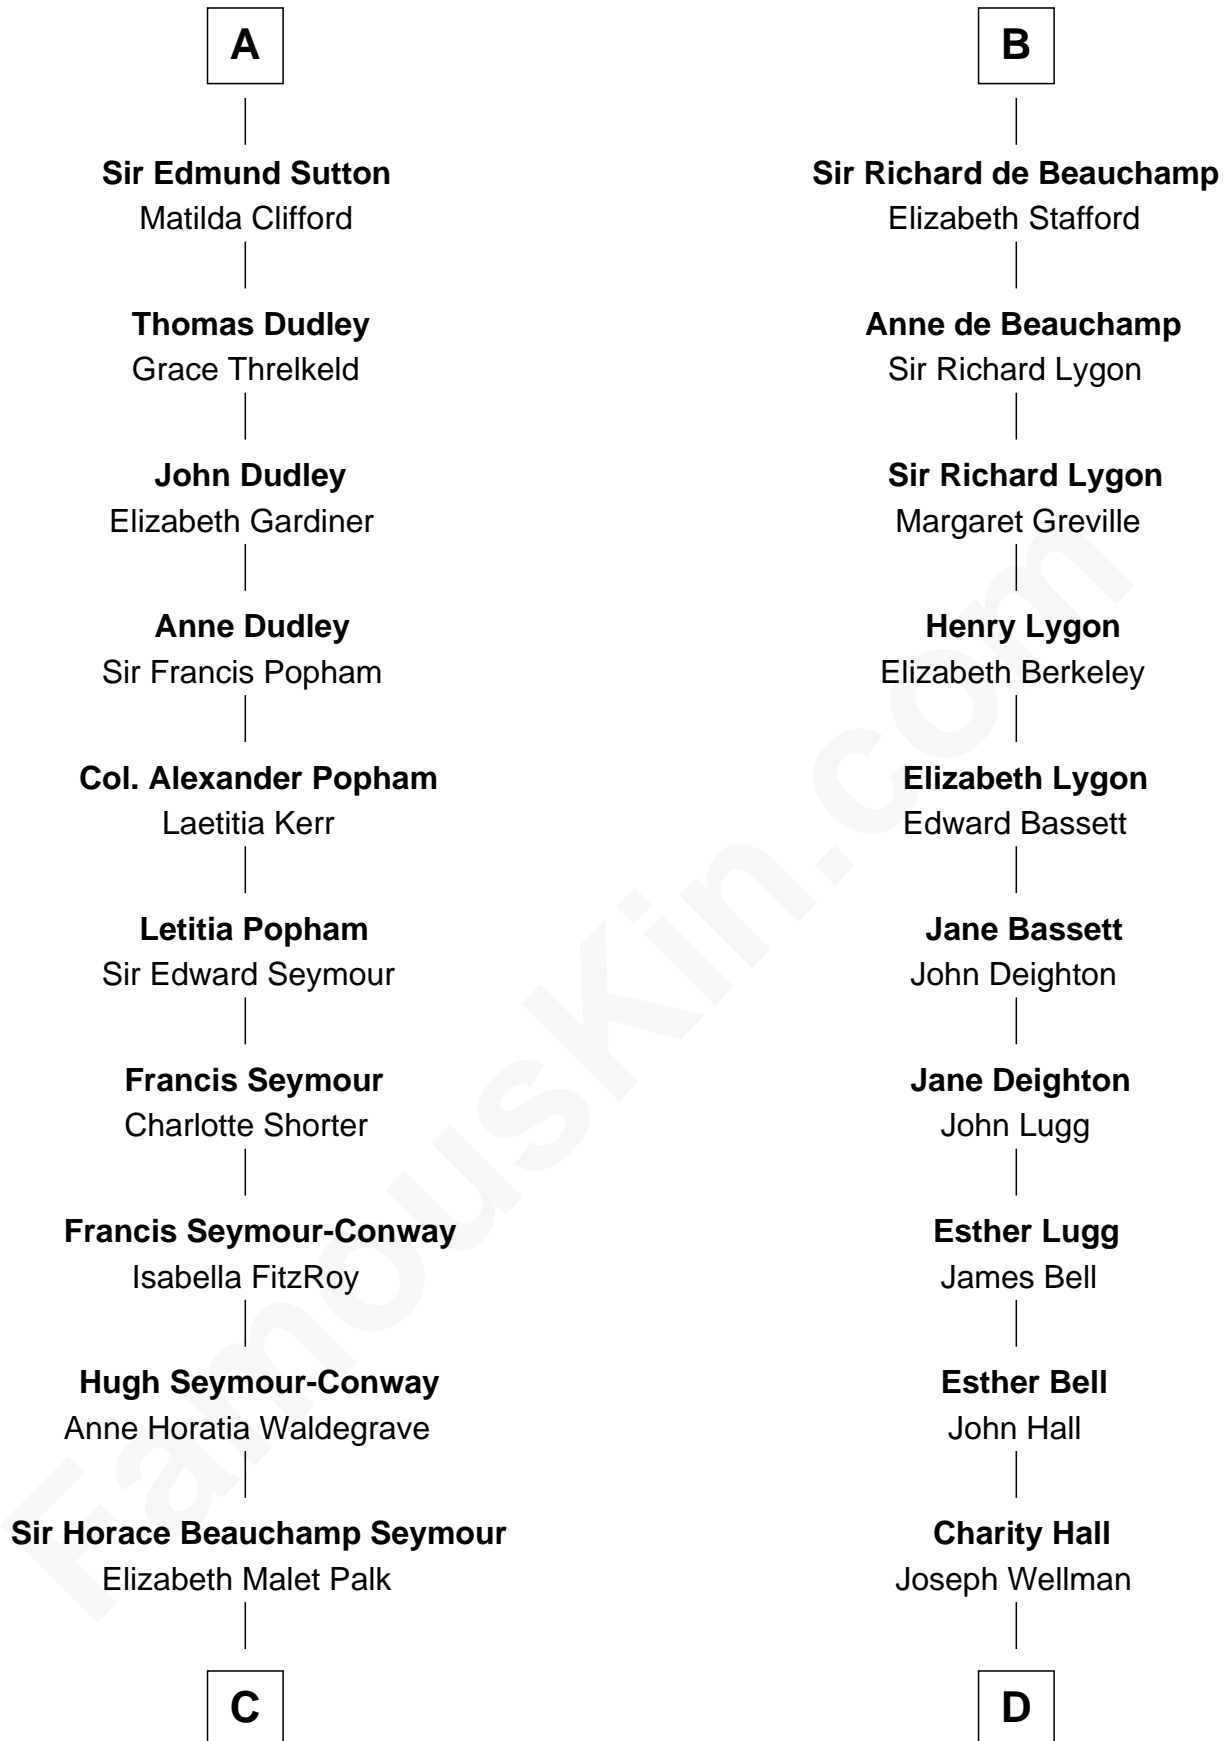

FamousKin.com Relationship Chart of

Princess Diana

Princess of Wales

21st cousin of

Jack London

Author of "The Call of the Wild"

Sir Hugh le Despencer

Aveline Basset

Isabella de Beauchamp

Hugh le Despencer

Eleanor de Clare

Sir Edward le Despencer

Anne de Ferrers

Edward Despencer

Elizabeth Burghersh

Margaret Despencer

Robert de Ferrers

Sir Edmund Ferrers

Ellen Roche

Margaret Ferrers

John de Beauchamp

B

C

Adelaide Horatia Elizabeth Seymour

Frederick Spencer

Charles Robert Spencer

Margaret Baring

Albert Edward John Spencer

Cynthia Elinor Beatrix Hamilton

Edward John Spencer

Frances Ruth Burke Roche

Princess Diana