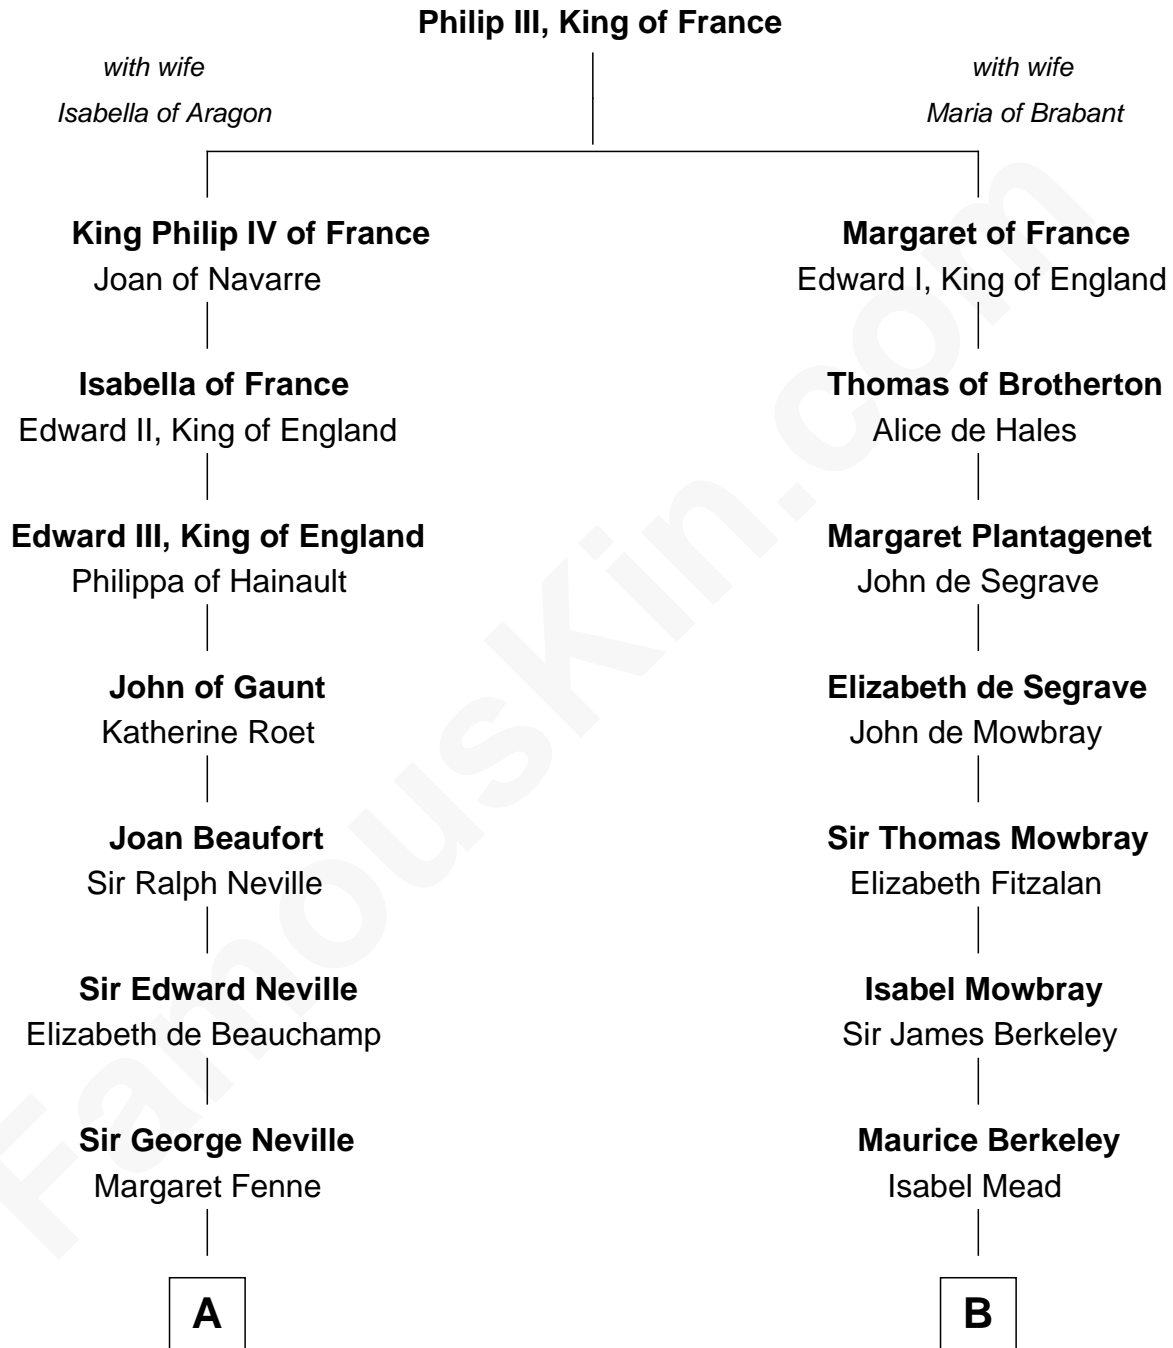

# FamousKin.com Relationship Chart of

**Princess Diana**

*Princess of Wales*

20th cousin 1 time removed of

**Jack London**

*Author of "The Call of the Wild"*

**C**

**Frederick Spencer**

Adelaide Horatia Elizabeth Seymour

**Charles Robert Spencer**

Margaret Baring

**Albert Edward John Spencer**

Cynthia Elinor Beatrix Hamilton

**Edward John Spencer**

Frances Ruth Burke Roche

**Princess Diana**