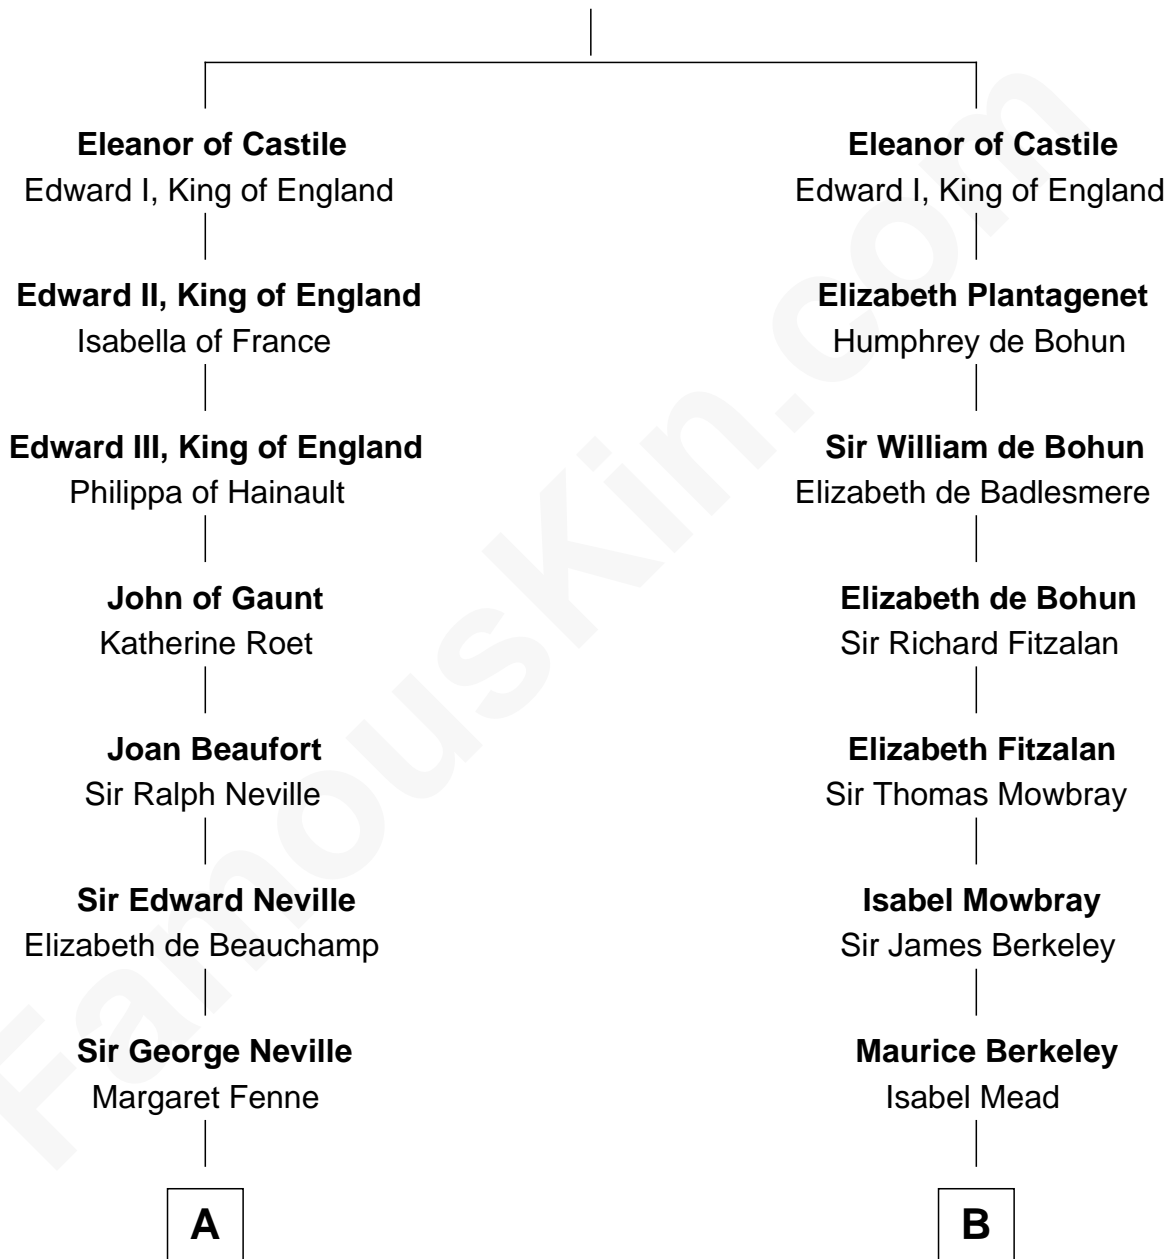

FamousKin.com Relationship Chart of

Princess Diana

Princess of Wales

20th cousin 1 time removed of

Jack London

Author of "The Call of the Wild"

Ferdinand III, King of Castile

Joanna of Ponthieu

C

Frederick Spencer

Adelaide Horatia Elizabeth Seymour

Charles Robert Spencer

Margaret Baring

Albert Edward John Spencer

Cynthia Elinor Beatrix Hamilton

Edward John Spencer