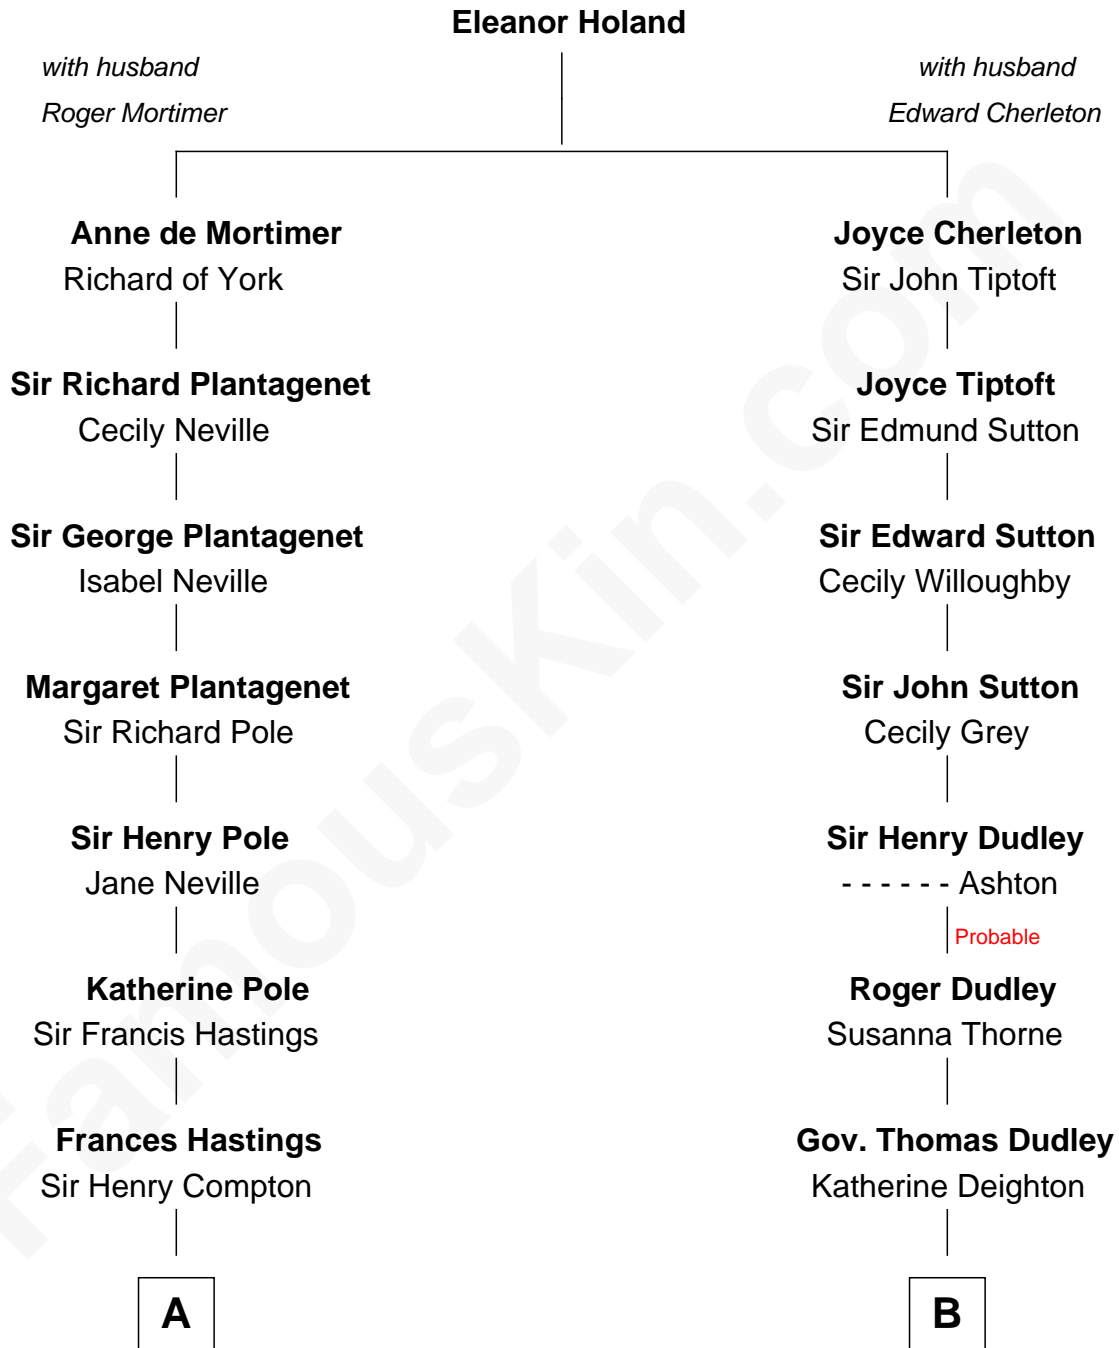

FamousKin.com

Relationship Chart of

Princess Diana

Princess of Wales

15th cousin 3 times removed of

John Kerry
68th U.S. Secretary of State

C

Edward John Spencer
Frances Ruth Burke Roche

Princess Diana
Princess of Wales

FamousKin.com