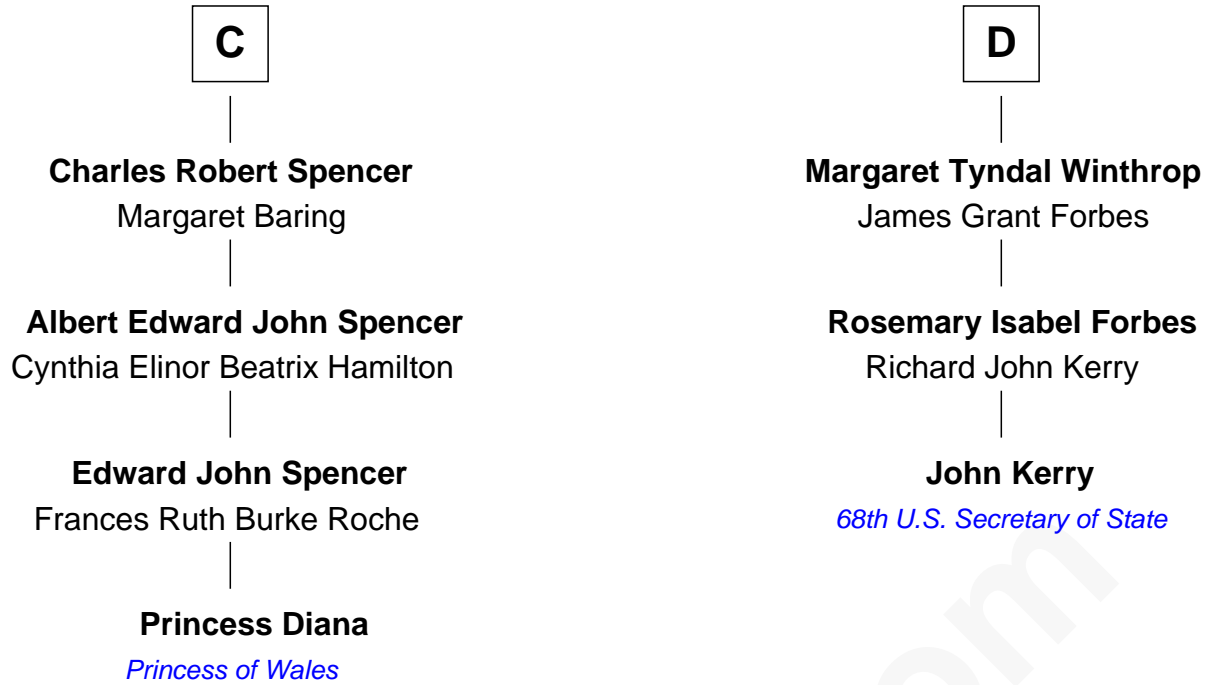

# FamousKin.com Relationship Chart of

**Princess Diana**

*Princess of Wales*

19th cousin 1 time removed of

**John Kerry**

*68th U.S. Secretary of State*

**Robert de Neville**

Mary FitzRanulph

FamousKin.com