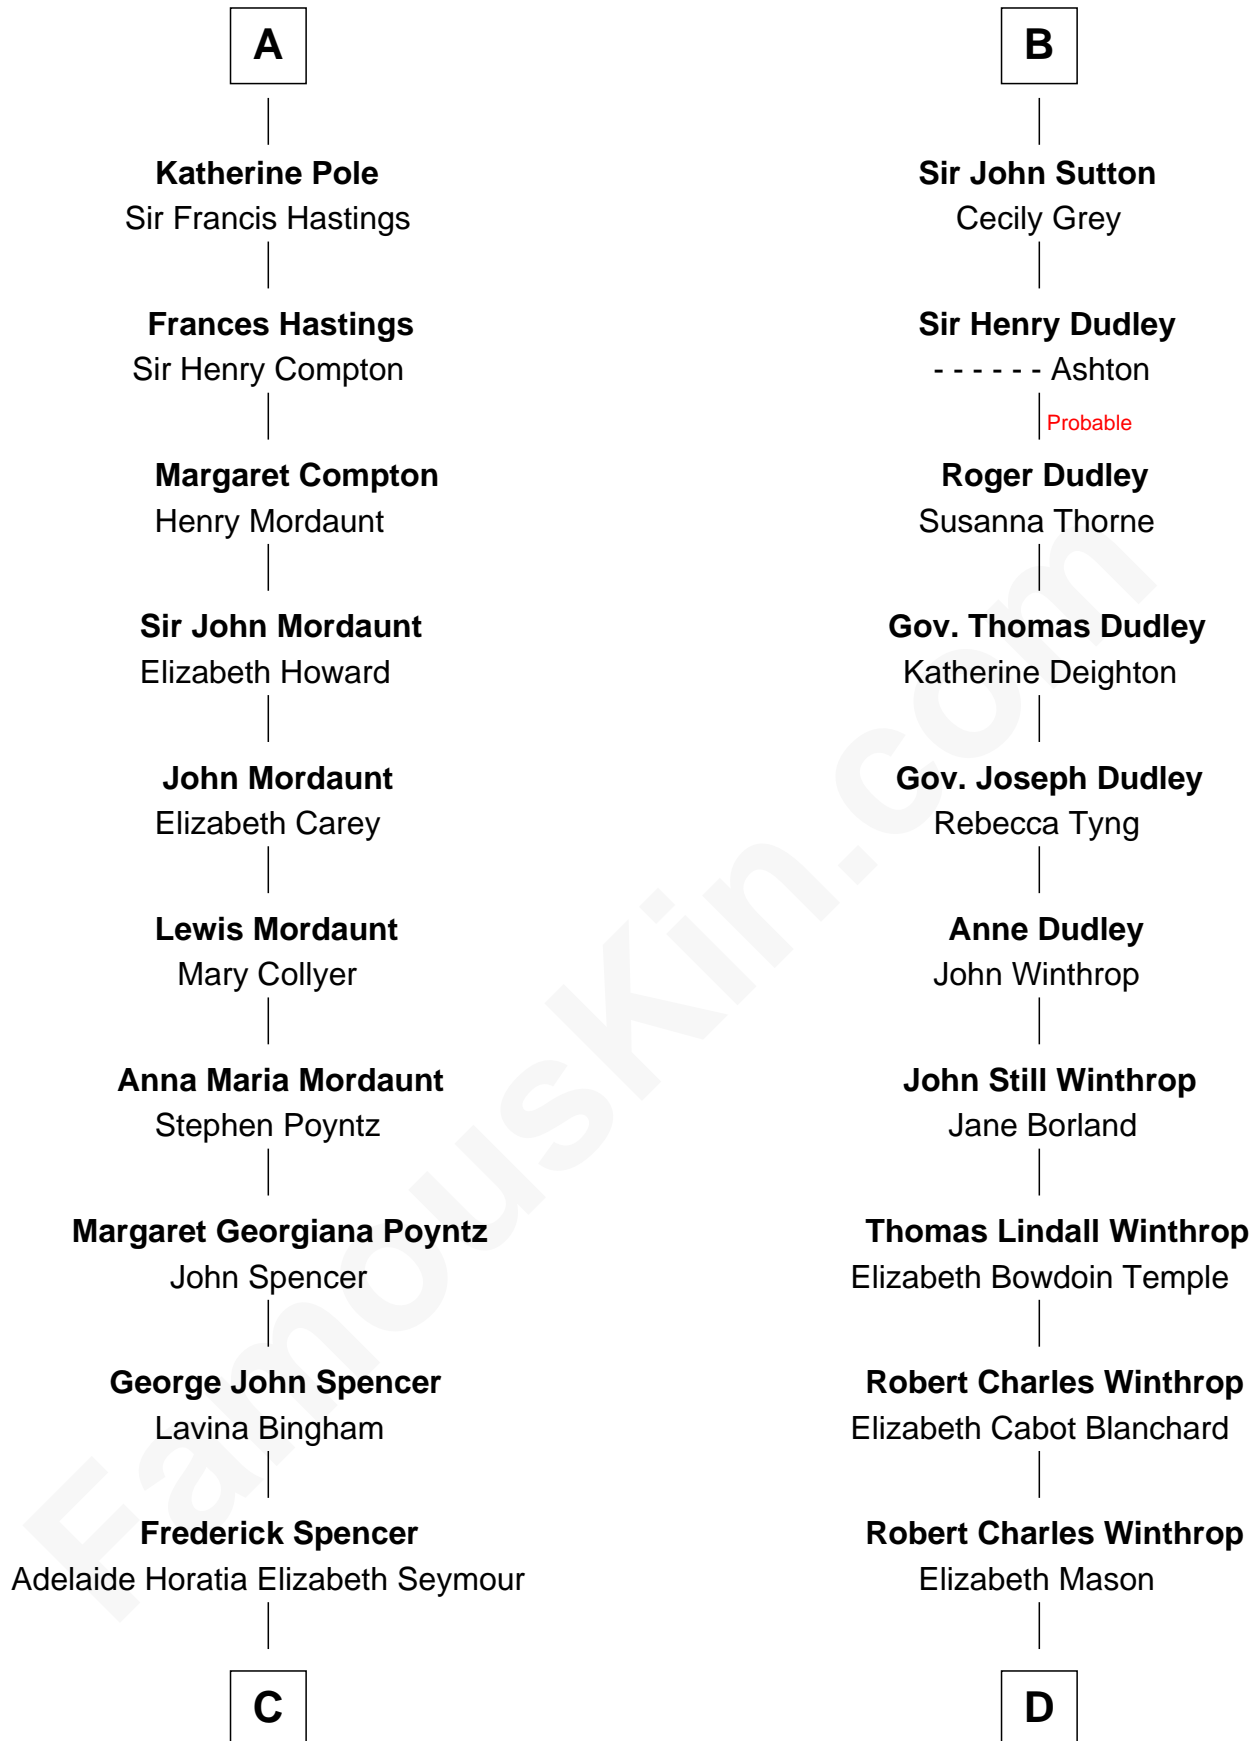

# FamousKin.com Relationship Chart of

**Princess Diana**

*Princess of Wales*

19th cousin 1 time removed of

**John Kerry**

*68th U.S. Secretary of State*

**Robert de Neville**

Mary FitzRanulph