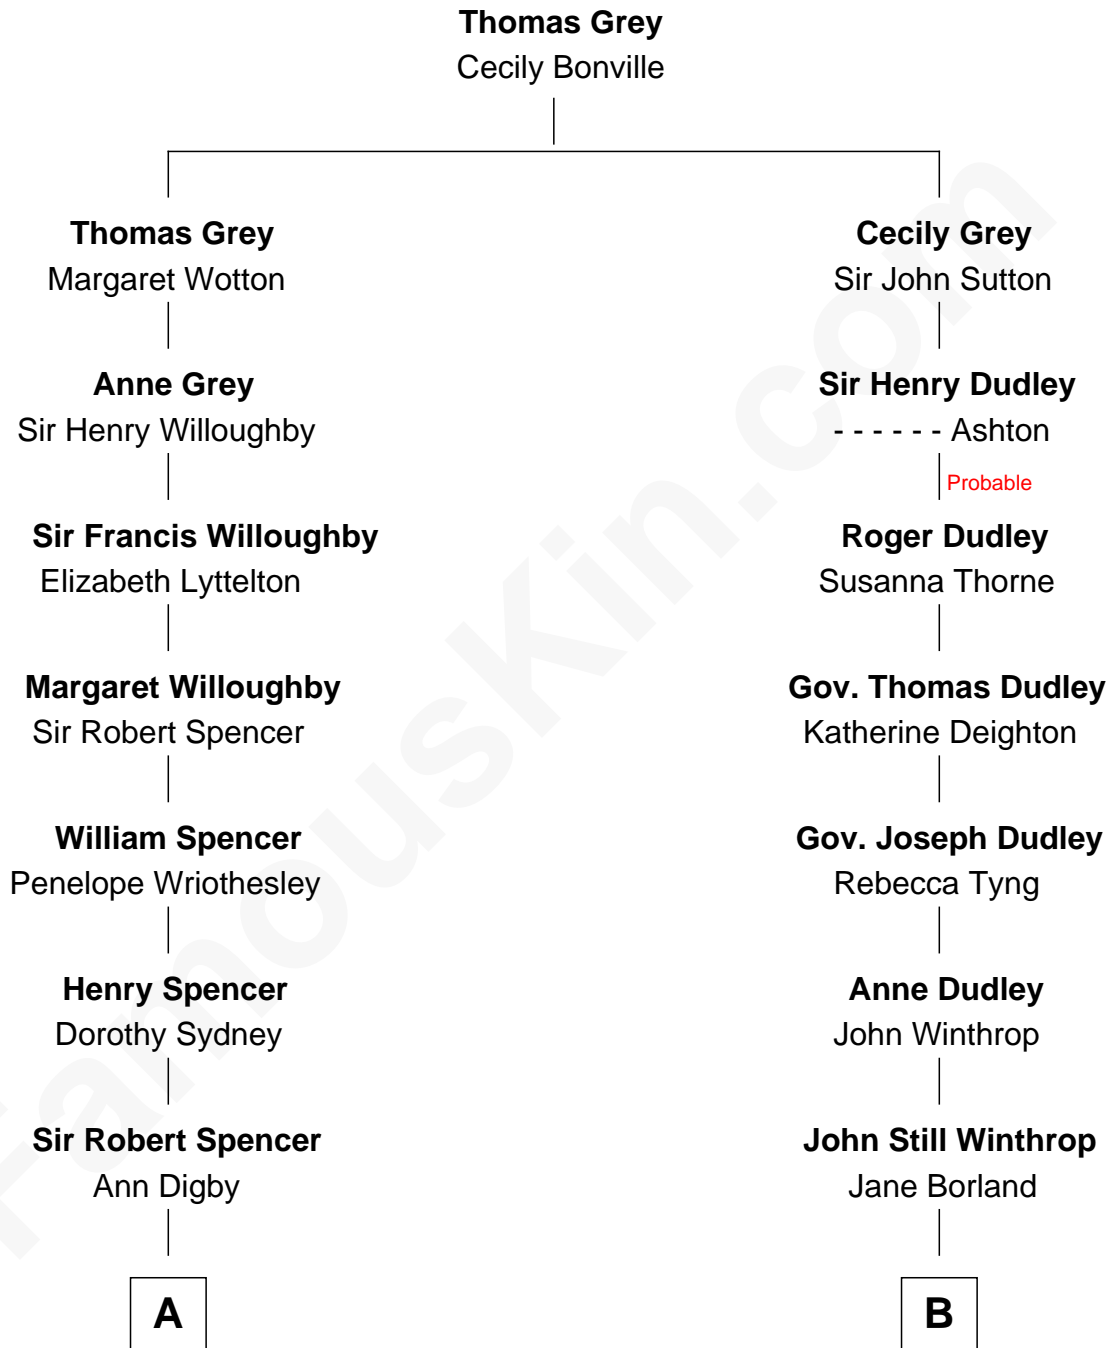

FamousKin.com
Relationship Chart of
Princess Diana
Princess of Wales

12th cousin 3 times removed of

John Kerry
68th U.S. Secretary of State

A

Sir Charles Spencer

Anne Churchill

John Spencer

Georgiana Carolina Carteret

John Spencer

Margaret Georgiana Poyntz

George John Spencer

Lavina Bingham

Frederick Spencer

Adelaide Horatia Elizabeth Seymour

Charles Robert Spencer

Margaret Baring

Albert Edward John Spencer

Cynthia Elinor Beatrix Hamilton

Edward John Spencer

Frances Ruth Burke Roche

Princess Diana

Princess of Wales

B

Thomas Lindall Winthrop