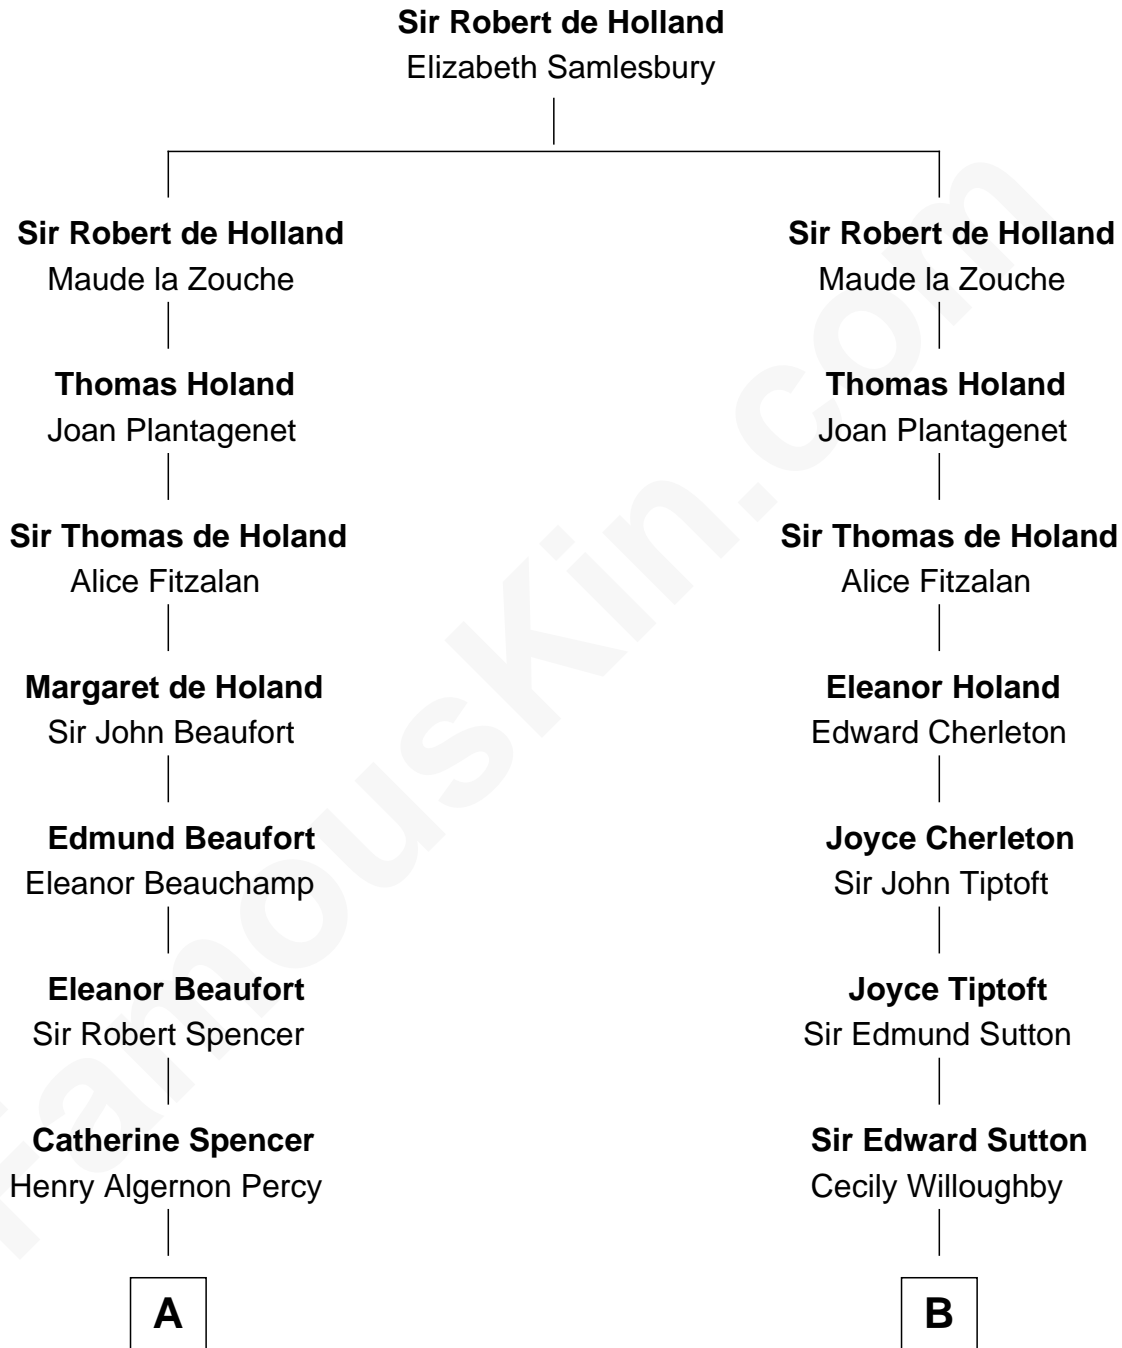

FamousKin.com
Relationship Chart of
Princess Diana
Princess of Wales

19th cousin 2 times removed of

John Kerry
68th U.S. Secretary of State

C

Frederick Spencer
Adelaide Horatia Elizabeth Seymour

Charles Robert Spencer
Margaret Baring

Albert Edward John Spencer
Cynthia Elinor Beatrix Hamilton

Edward John Spencer
Frances Ruth Burke Roche

Princess Diana
Princess of Wales

D

Margaret Tyndal Winthrop
James Grant Forbes

Rosemary Isabel Forbes
Richard John Kerry