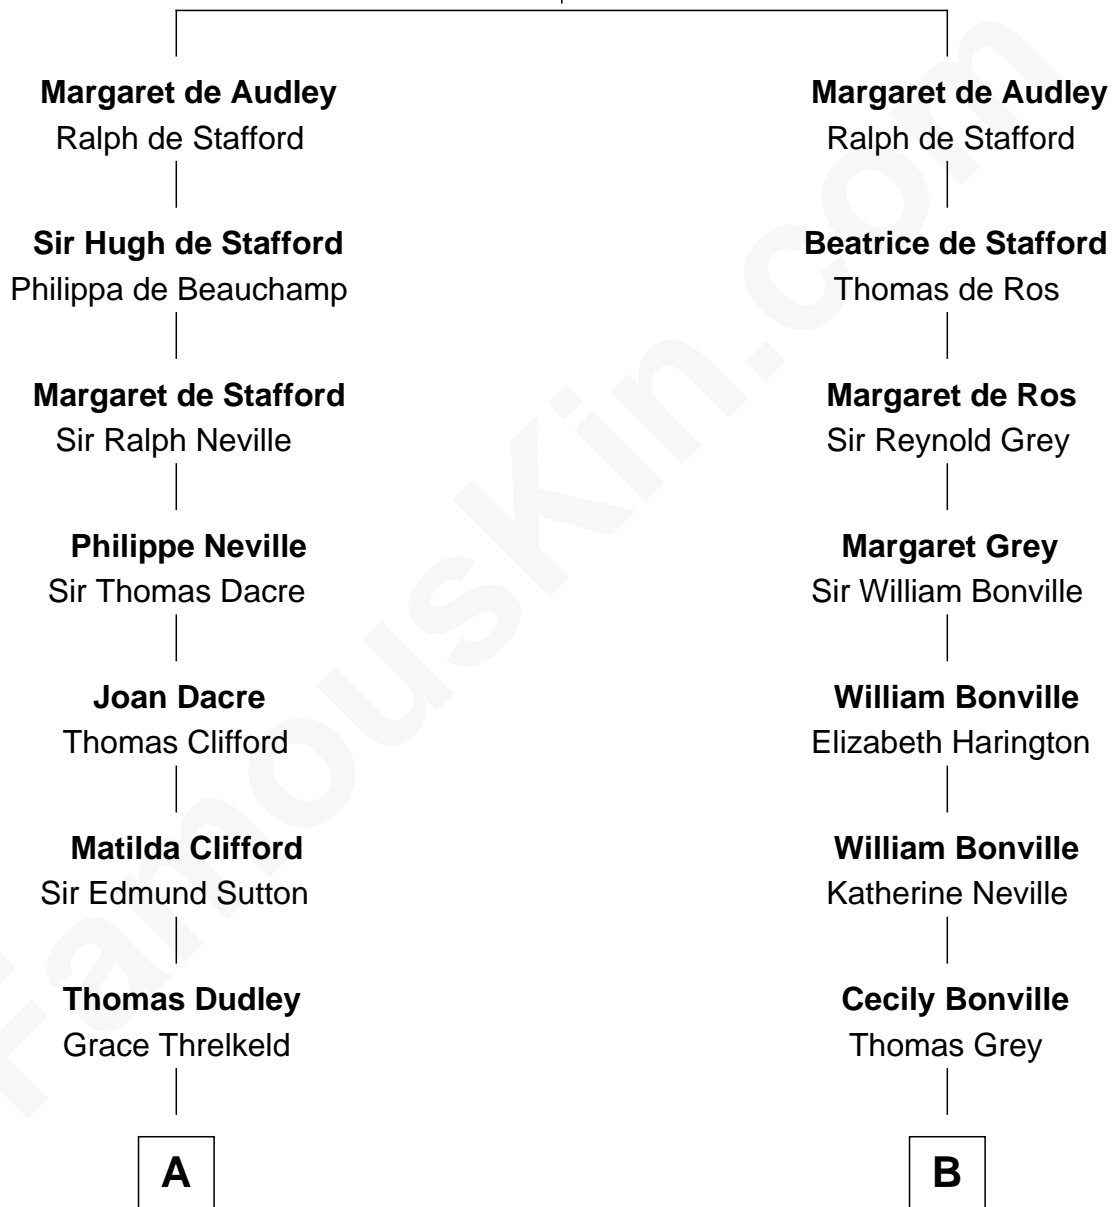

FamousKin.com Relationship Chart of

Princess Diana

Princess of Wales

19th cousin of

John Kerry

68th U.S. Secretary of State

Hugh de Audley

Margaret de Clare

C

Albert Edward John Spencer
Cynthia Elinor Beatrix Hamilton

Edward John Spencer
Frances Ruth Burke Roche

Princess Diana
Princess of Wales

D

Margaret Tyndal Winthrop
James Grant Forbes

Rosemary Isabel Forbes
Richard John Kerry