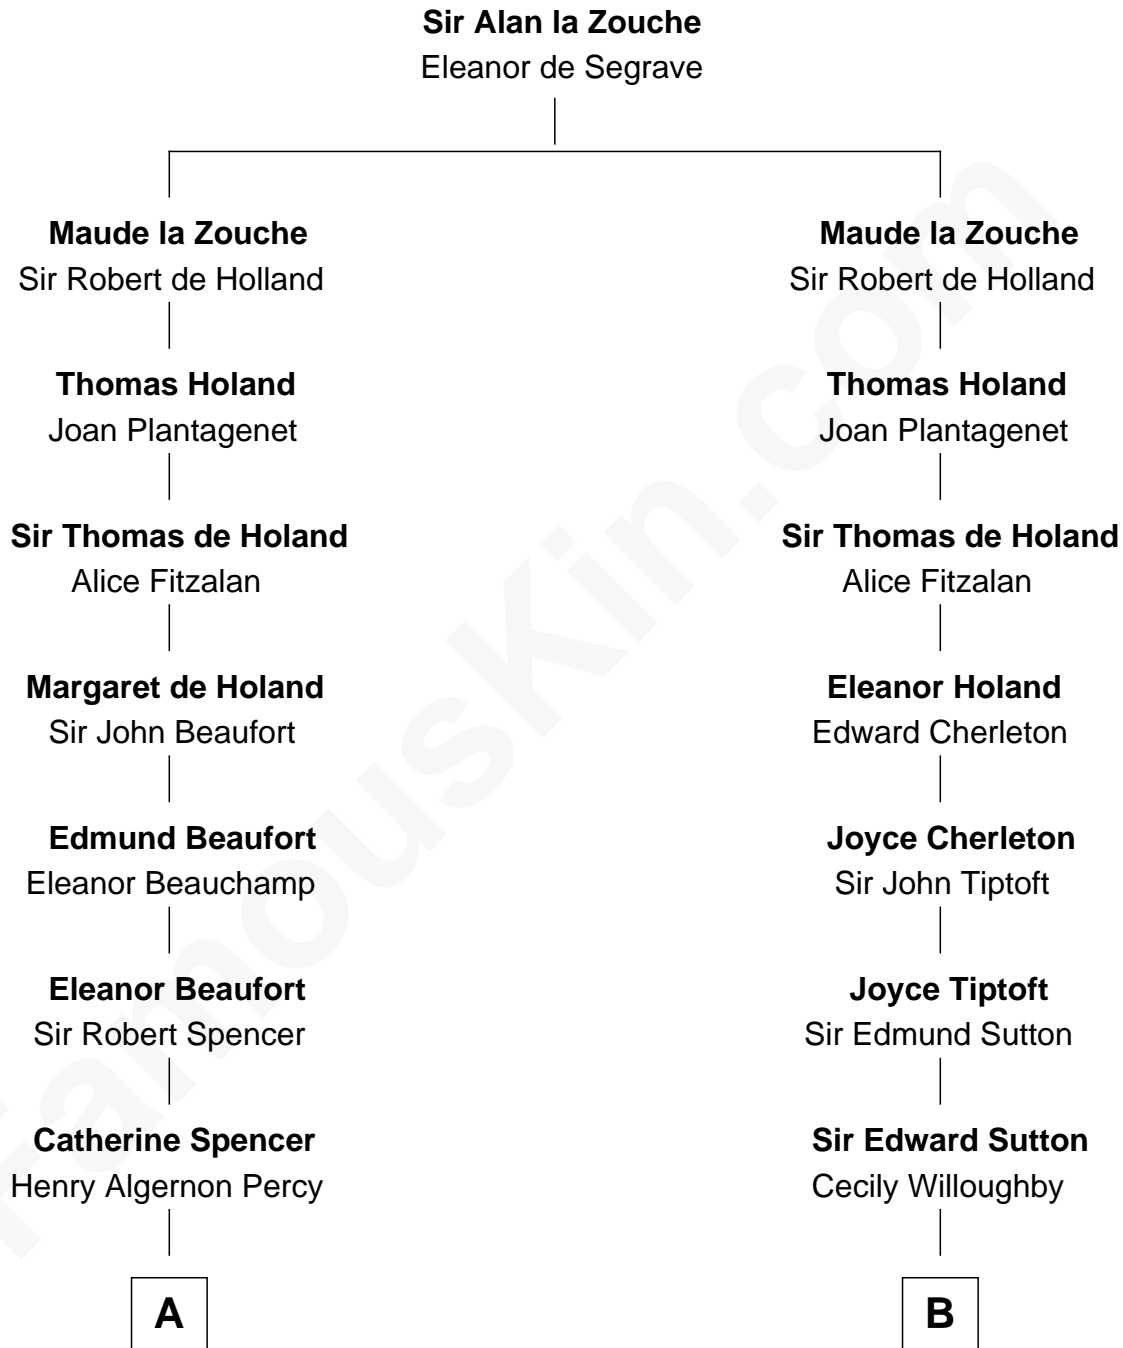

FamousKin.com

Relationship Chart of

Princess Diana

Princess of Wales

19th cousin 2 times removed of

John Kerry
68th U.S. Secretary of State

C

Frederick Spencer
Adelaide Horatia Elizabeth Seymour

Charles Robert Spencer
Margaret Baring

Albert Edward John Spencer
Cynthia Elinor Beatrix Hamilton

Edward John Spencer
Frances Ruth Burke Roche

Princess Diana
Princess of Wales

D

Margaret Tyndal Winthrop
James Grant Forbes