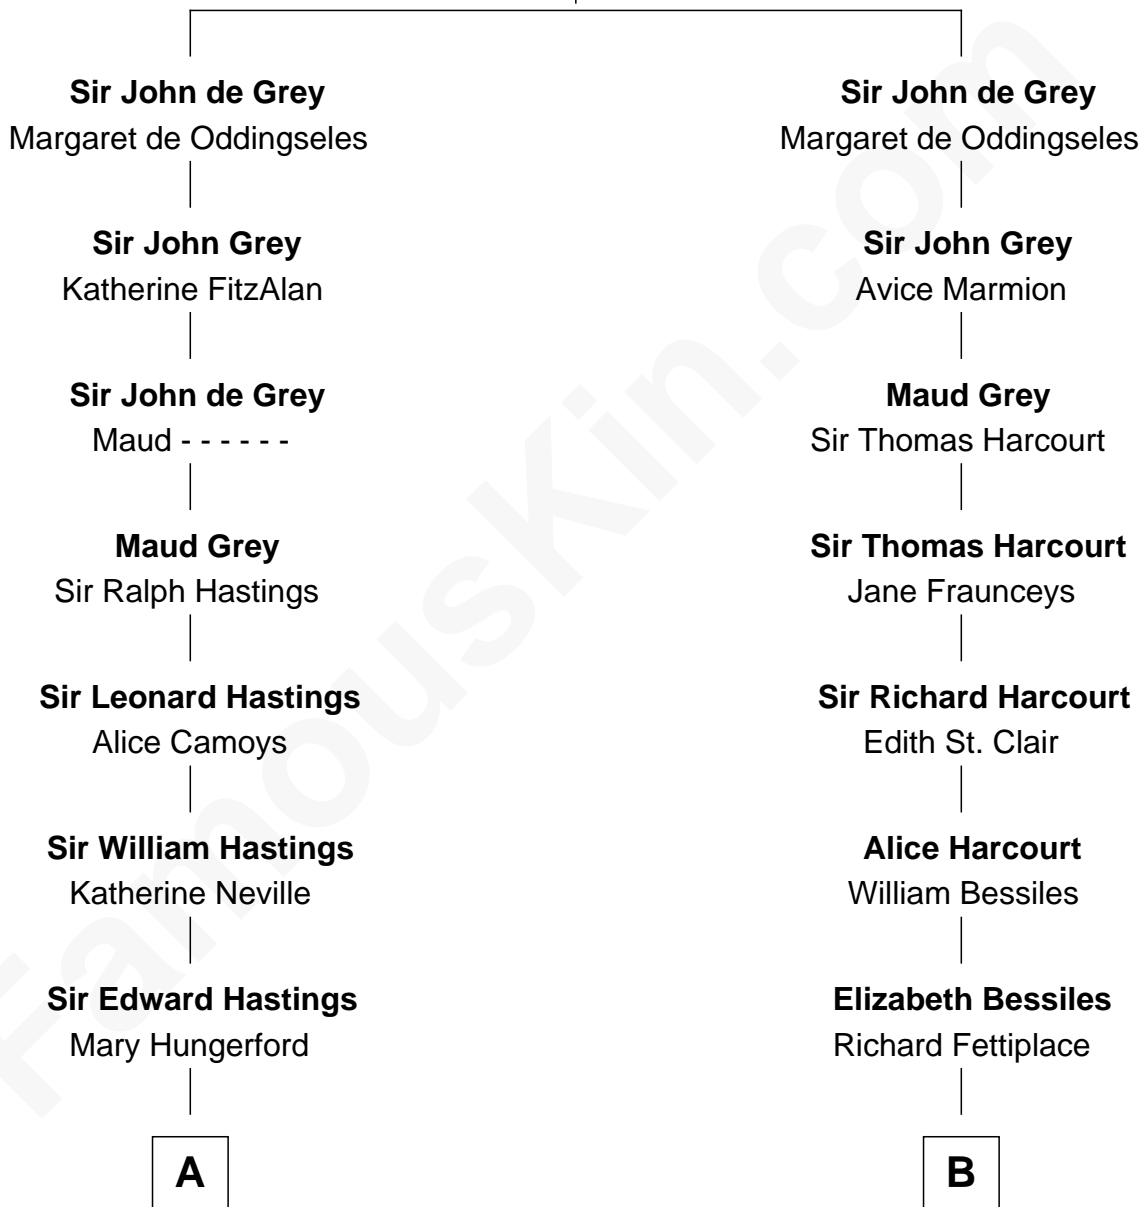

FamousKin.com
Relationship Chart of
Princess Diana
Princess of Wales

19th cousin 2 times removed of

John Kerry
68th U.S. Secretary of State

Robert de Grey
 Joan Valoines

C

Frederick Spencer

Adelaide Horatia Elizabeth Seymour

Charles Robert Spencer

Margaret Baring

Albert Edward John Spencer

Cynthia Elinor Beatrix Hamilton

Edward John Spencer

Frances Ruth Burke Roche

Princess Diana

Princess of Wales