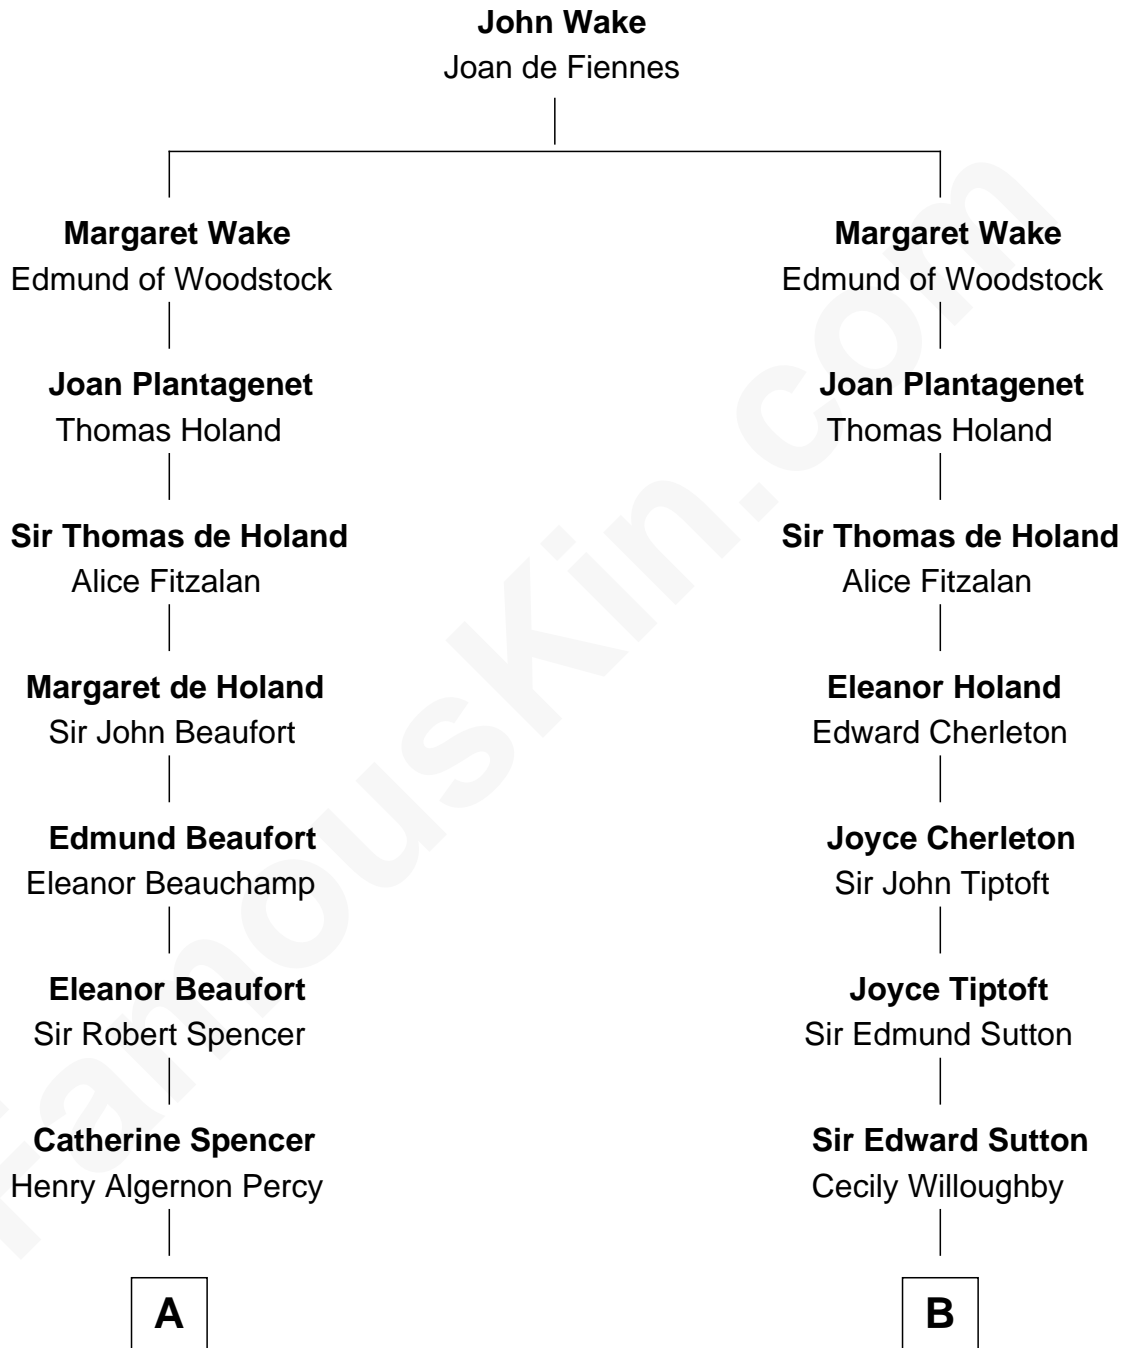

FamousKin.com

Relationship Chart of Princess Diana

Princess of Wales

19th cousin 2 times removed of

John Kerry
68th U.S. Secretary of State

C

Frederick Spencer

Adelaide Horatia Elizabeth Seymour

Charles Robert Spencer

Margaret Baring

Albert Edward John Spencer

Cynthia Elinor Beatrix Hamilton

Edward John Spencer

Frances Ruth Burke Roche

Princess Diana

Princess of Wales