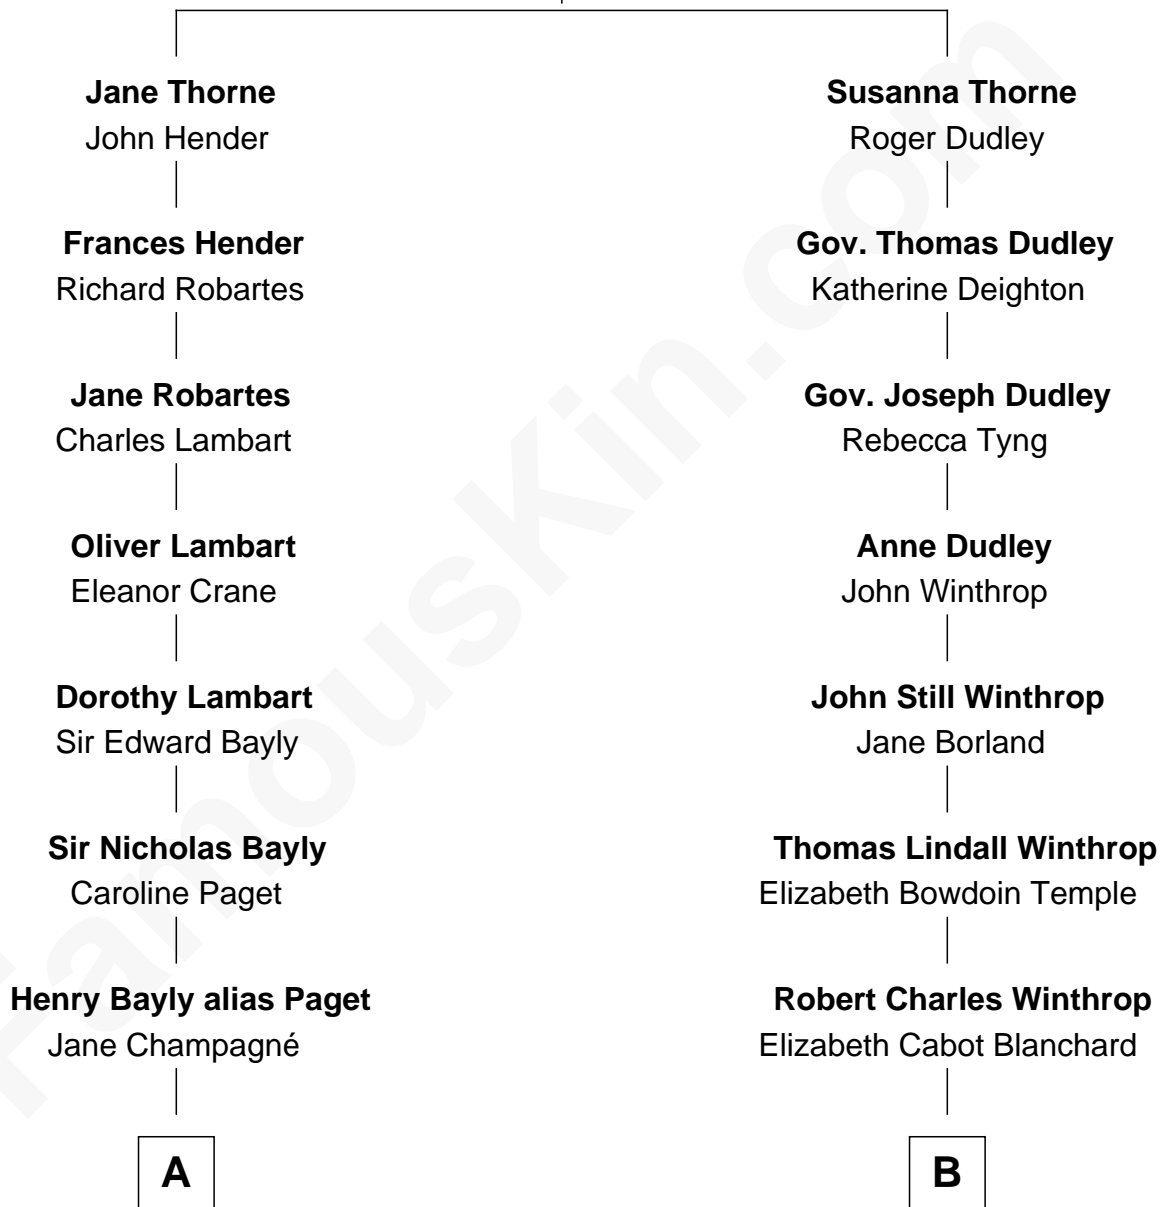

FamousKin.com
Relationship Chart of
Princess Diana
Princess of Wales

10th cousin 3 times removed of
John Kerry
68th U.S. Secretary of State

Thomas Thorne
 Mary Purefoy

A

Henry William Paget
Lady Caroline Elizabeth Villiers

Lady Caroline Paget
Charles Gordon-Lennox

Cecilia Catherine Gordon-Lennox
Charles George Bingham

Rosalind Cecilia Caroline Bingham
James Albert Edward Hamilton

Cynthia Elinor Beatrix Hamilton
Albert Edward John Spencer

Edward John Spencer
Frances Ruth Burke Roche

Princess Diana
Princess of Wales

B

Robert Charles Winthrop
Elizabeth Mason

Margaret Tyndal Winthrop
James Grant Forbes

Rosemary Isabel Forbes
Richard John Kerry