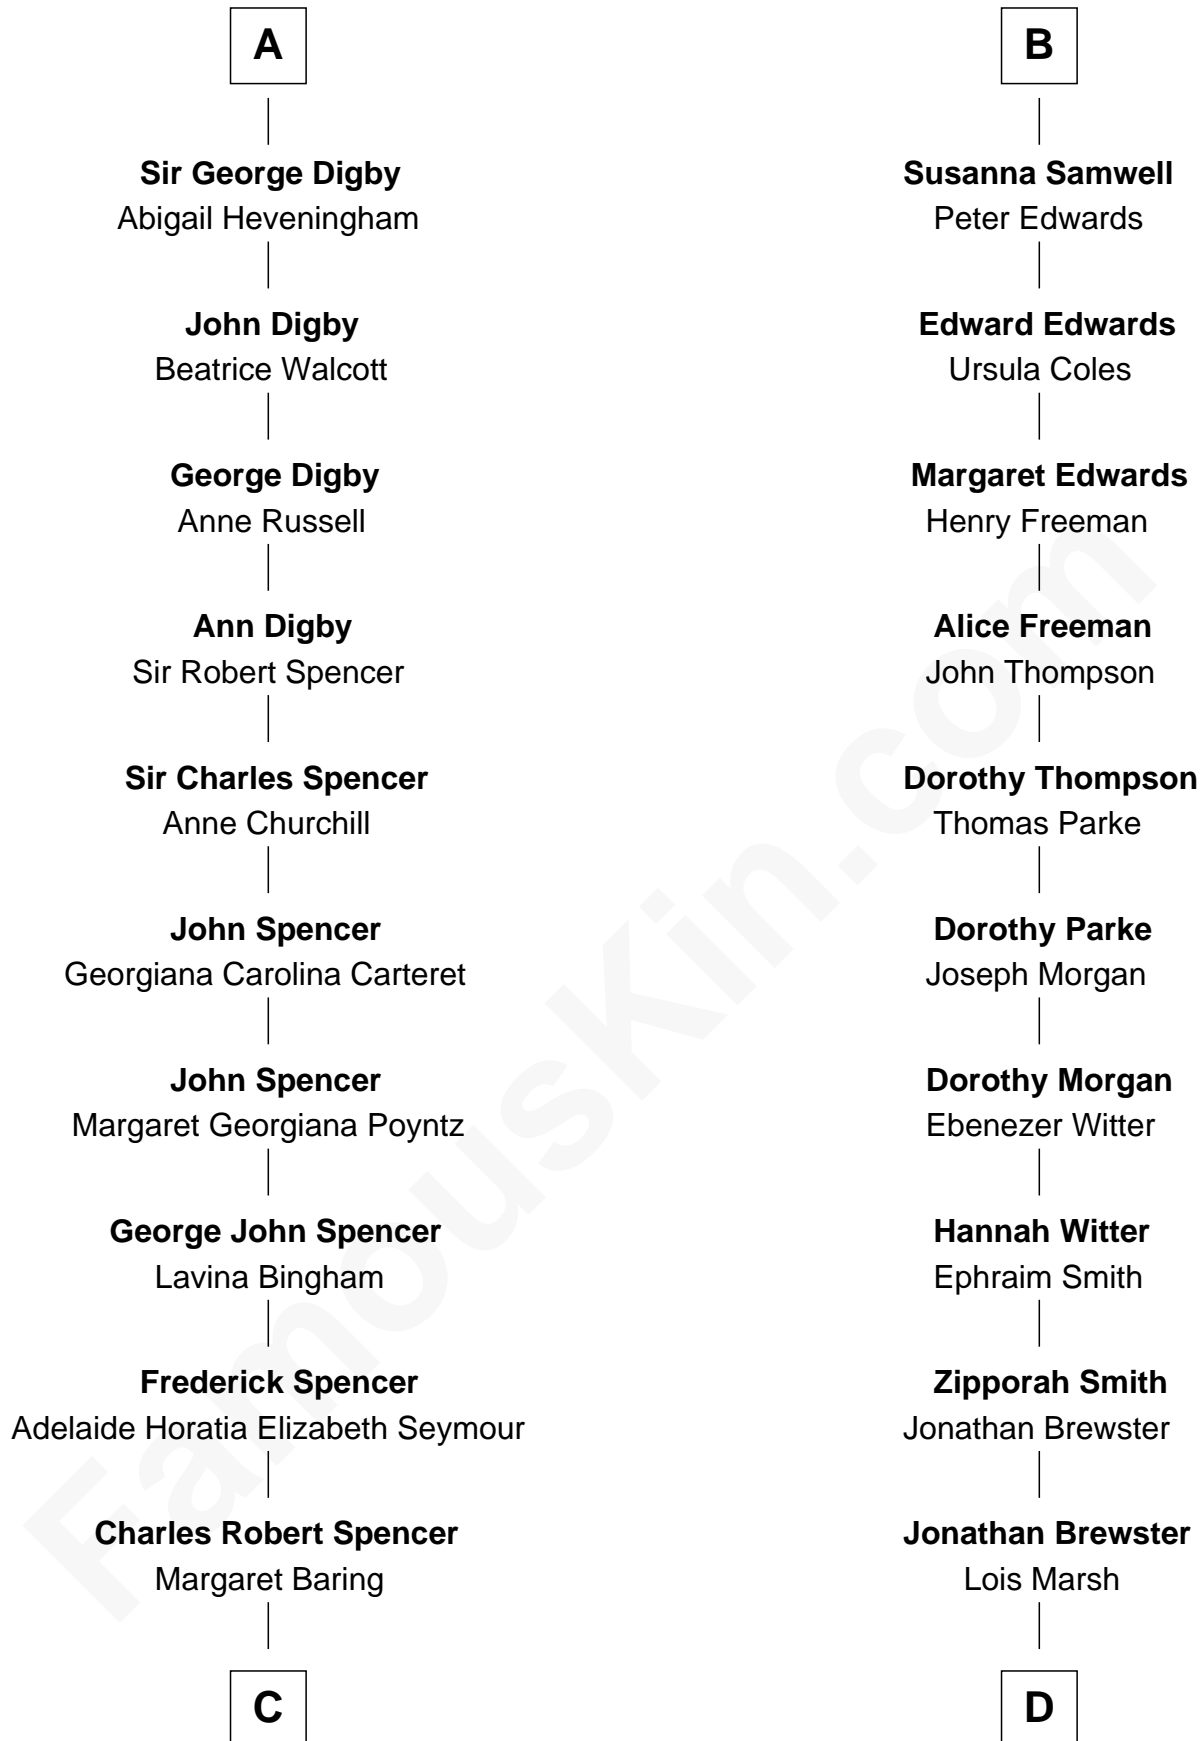

FamousKin.com
Relationship Chart of
Princess Diana
Princess of Wales

19th cousin 2 times removed of

Julia Child
American Chef, Author and TV Personality

C

Albert Edward John Spencer
Cynthia Elinor Beatrix Hamilton

Edward John Spencer
Frances Ruth Burke Roche

Princess Diana
Princess of Wales

D

Lucinda Brewster
Elisha Mitchell

Clark Ward Mitchell
Ellen Theresa Shaw

Julia Clark Mitchell
Byron Weston

Julia Carolyn Weston
John McWilliams