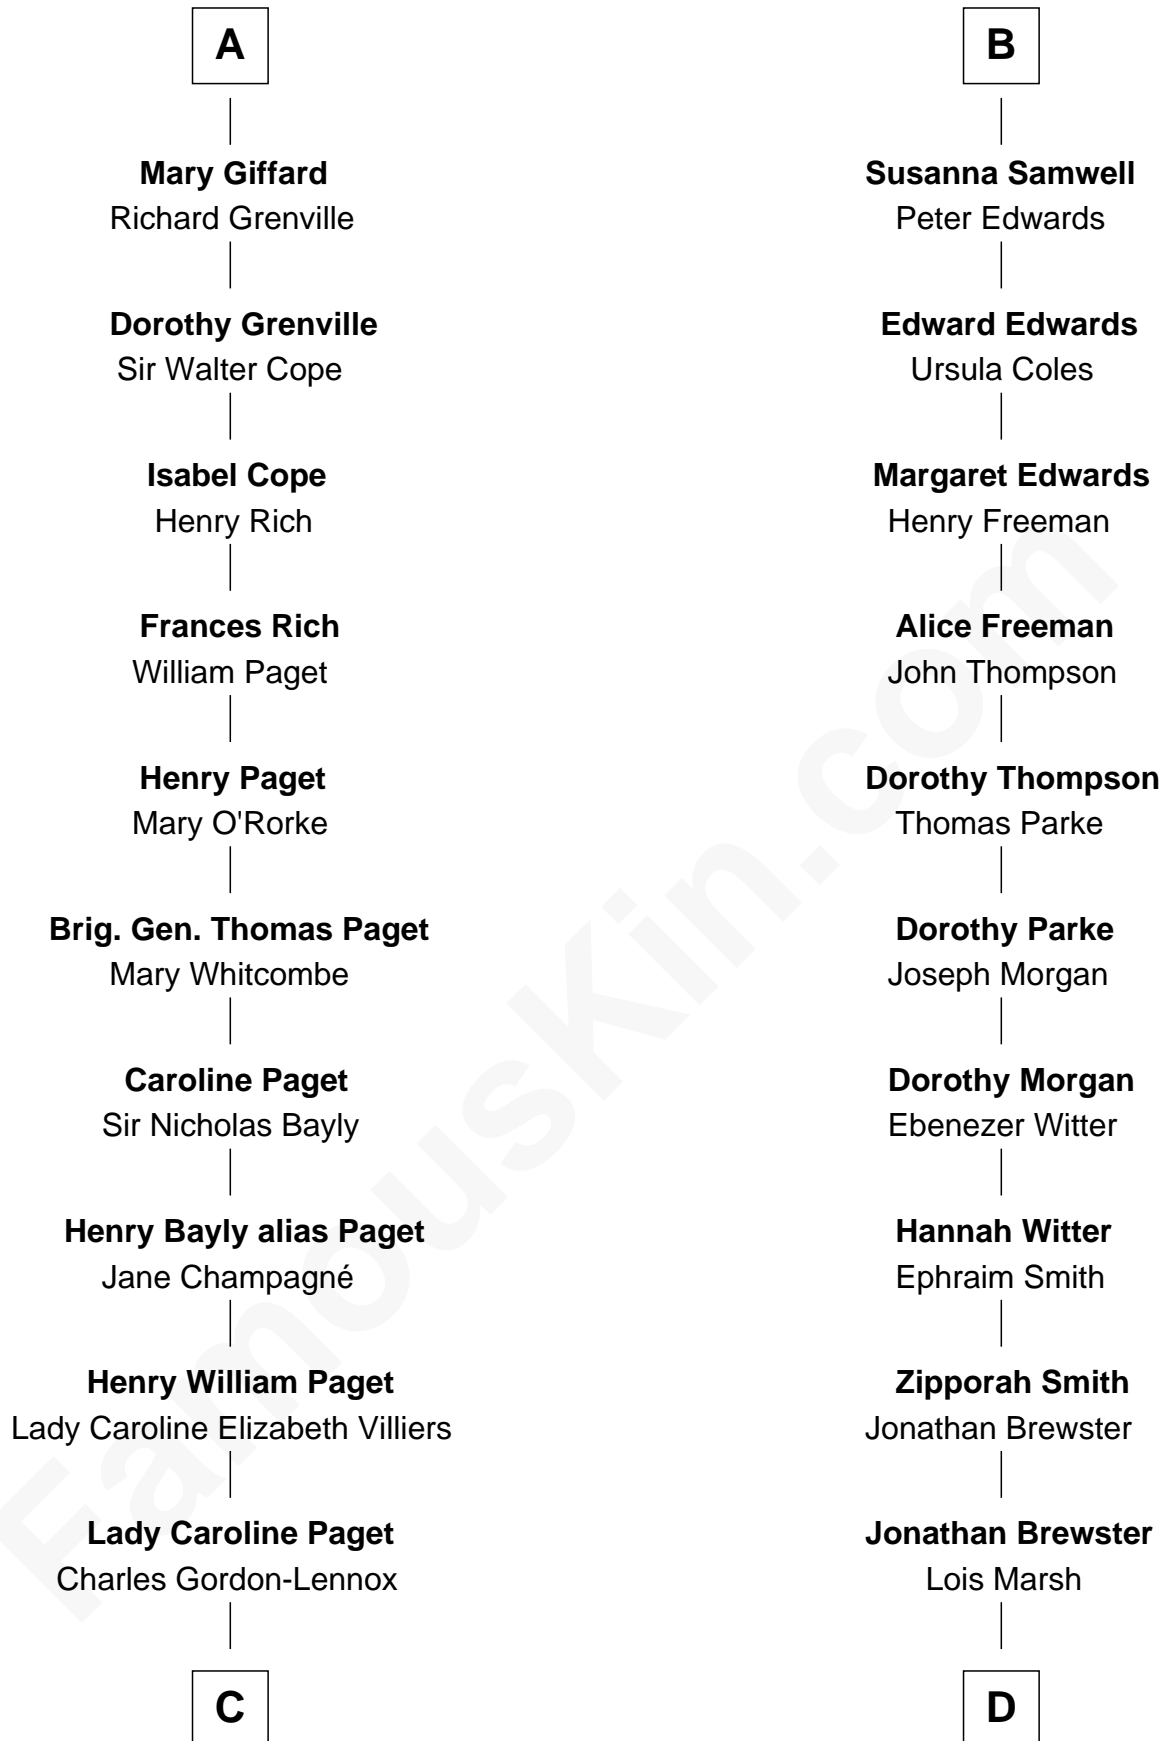

FamousKin.com Relationship Chart of

Princess Diana

Princess of Wales

21st cousin of

Julia Child

American Chef, Author and TV Personality

Sir John de Morteyn

Joan de Rothwell

C

Cecilia Catherine Gordon-Lennox

Charles George Bingham

Rosalind Cecilia Caroline Bingham

James Albert Edward Hamilton

Cynthia Elinor Beatrix Hamilton

Albert Edward John Spencer

Edward John Spencer