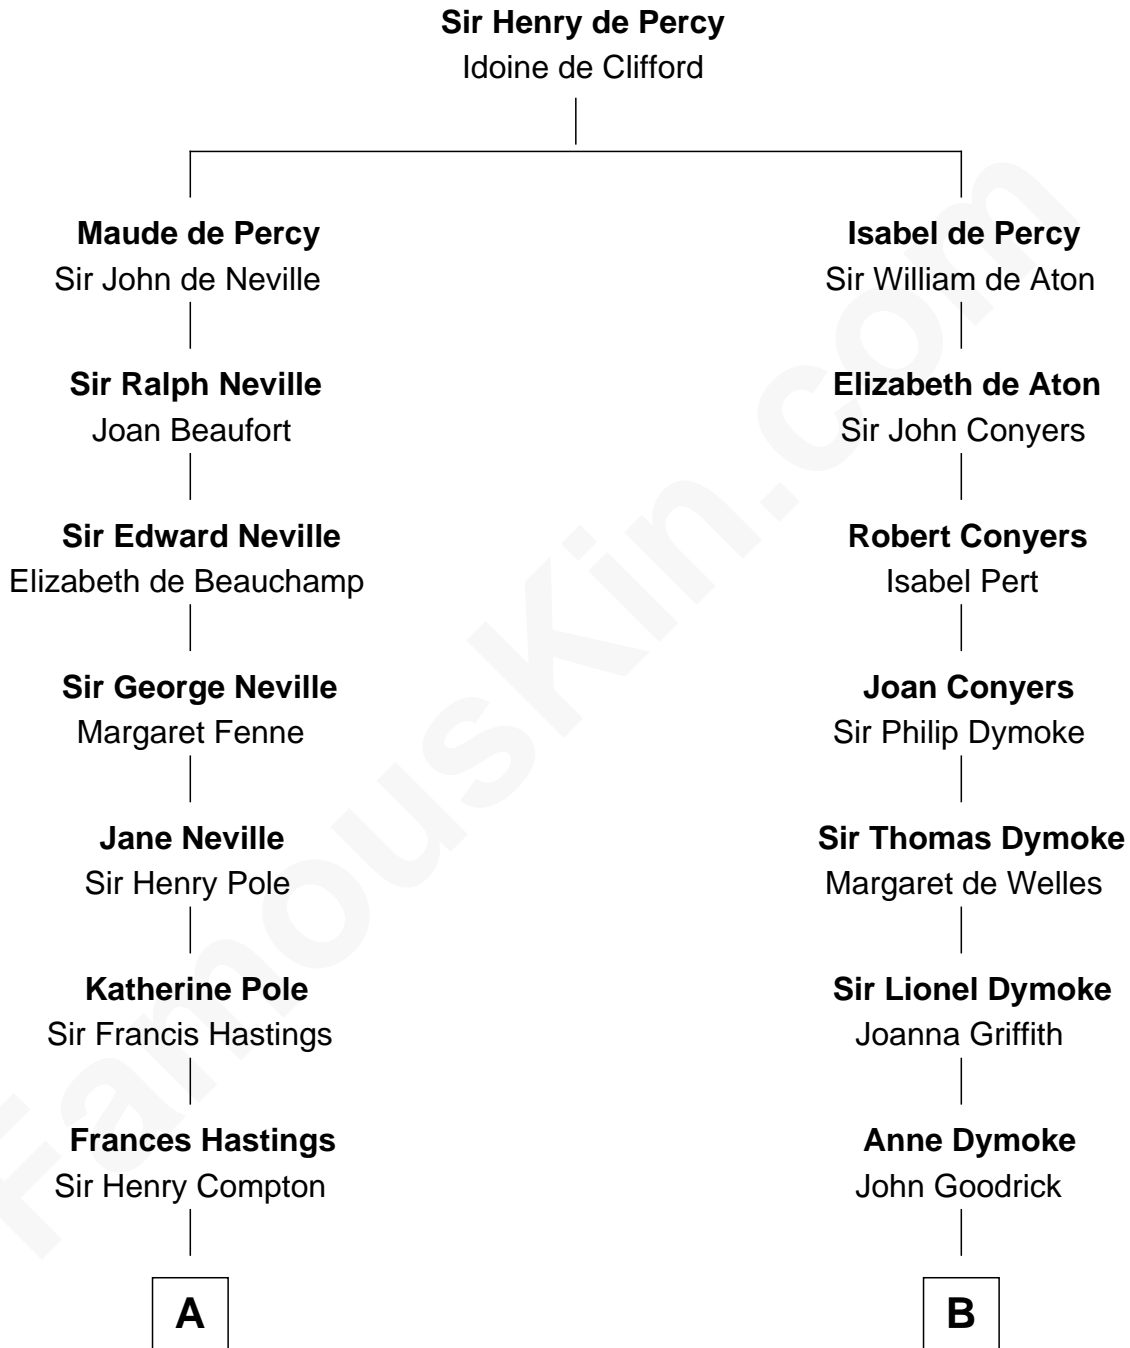

**FamousKin.com**  
**Relationship Chart of**  
**Princess Diana**  
*Princess of Wales*

18th cousin 2 times removed of

**Lucille Ball**  
*TV Actress - "I Love Lucy"*

**C**

**Edward John Spencer**  
Frances Ruth Burke Roche

**Princess Diana**  
*Princess of Wales*

**D**

**George Osborn Durrell**  
Anne Jane Jewell

**Nellie Rebecca Durrell**  
Jasper Clinton Ball

**Henry Durrell Ball**  
Desiree Evelyn Hunt

**Lucille Ball**  
*TV Actress - "I Love Lucy"*