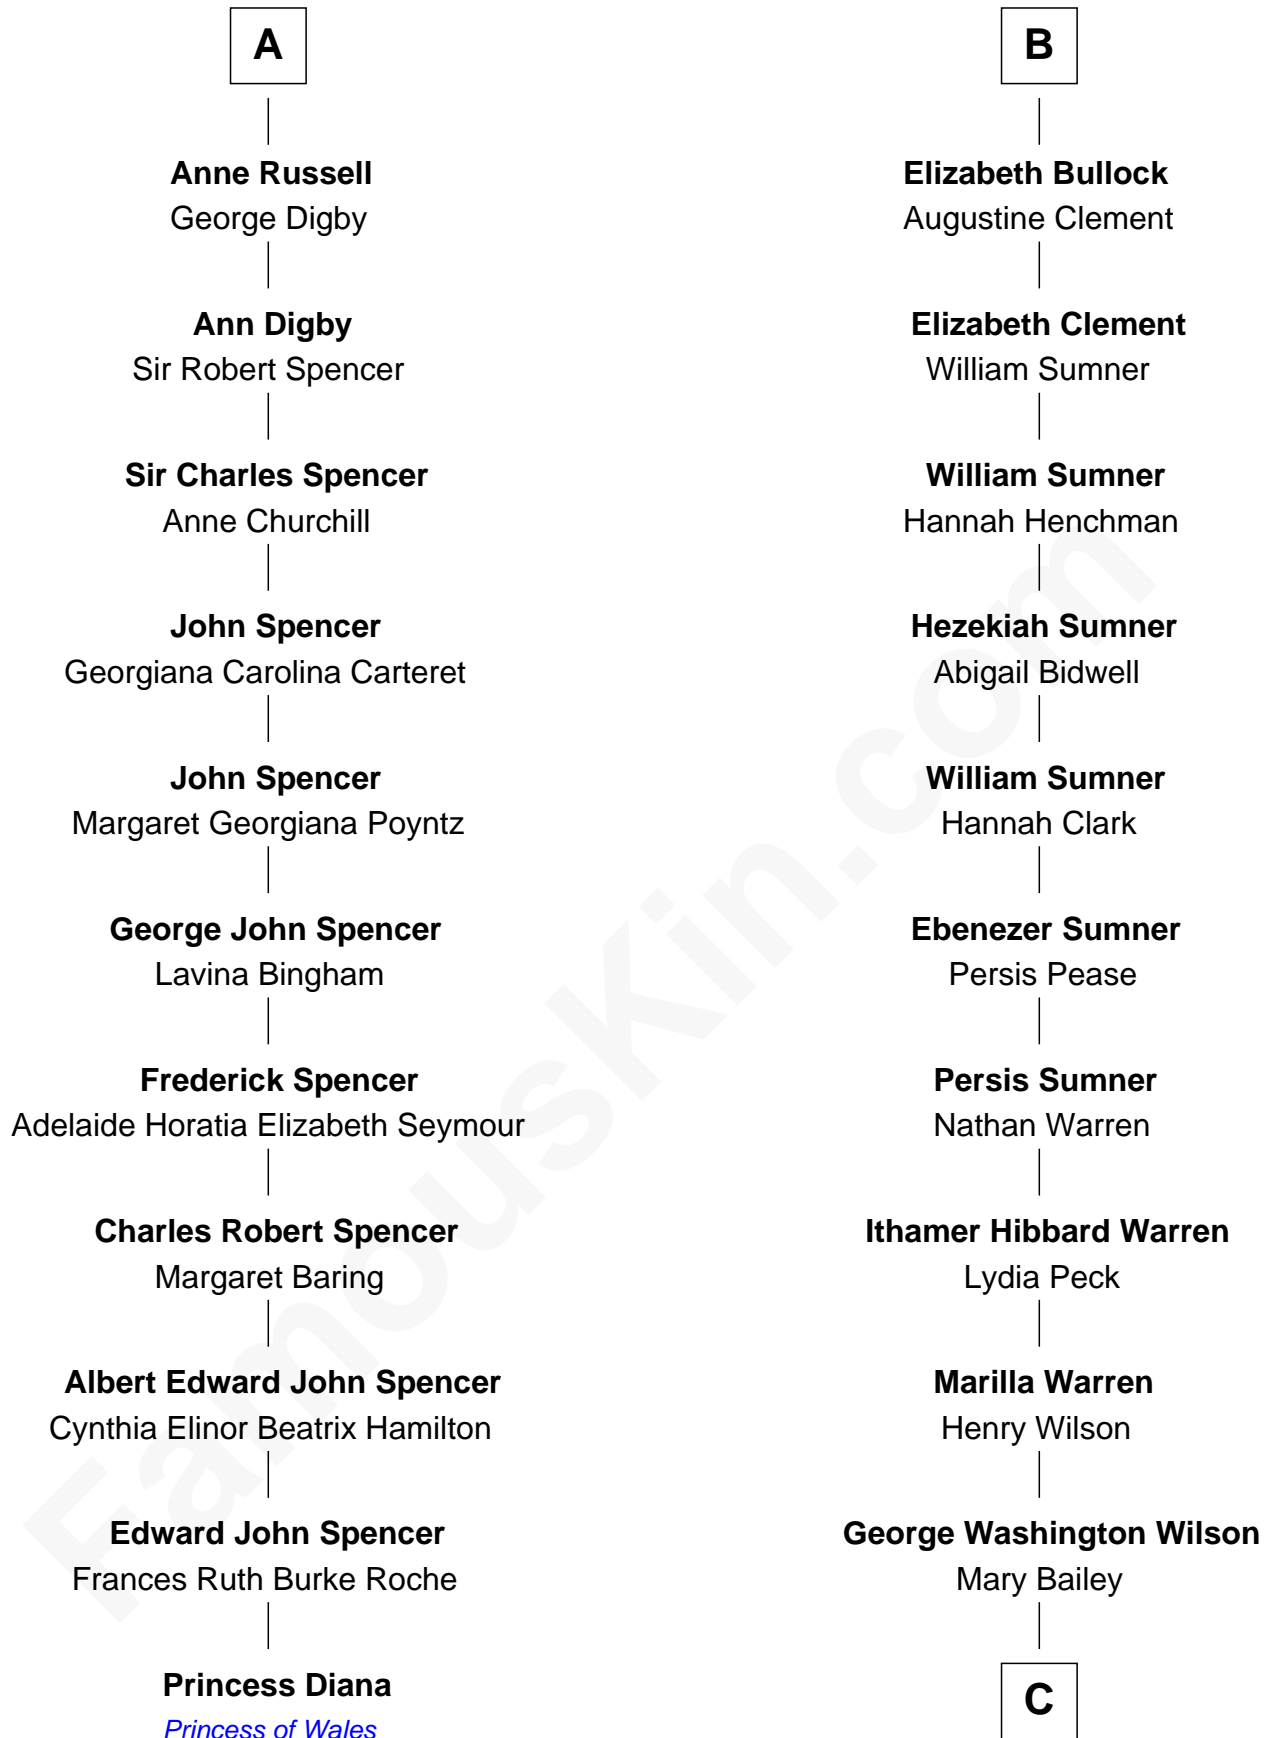

# FamousKin.com Relationship Chart of

**Princess Diana**

*Princess of Wales*

17th cousin 3 times removed of

**Brian Wilson**

*Co-Founder of The Beach Boys*

**Sir John Howard**

*with wife  
Alice Tendring*

*with wife  
Margaret de Plaiz*

**C**

**William Henry Wilson**

Alta Lenora Chitwood

**William Coral Wilson**

Edith Sophia Sthole

**Murray Gage Wilson**

Audree Neva Korthof