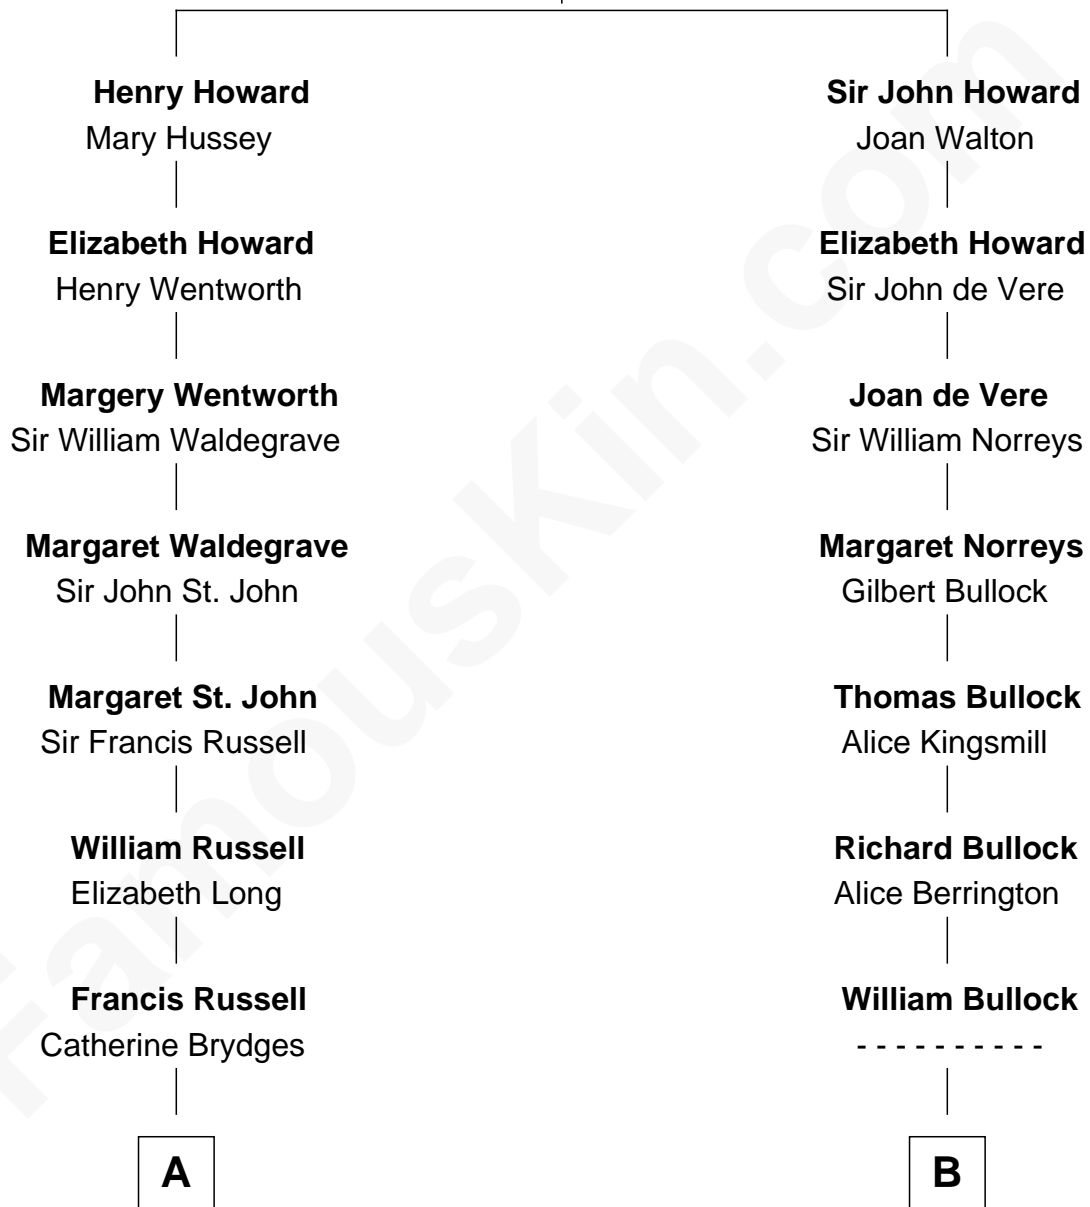

# FamousKin.com Relationship Chart of

**Princess Diana**

*Princess of Wales*

17th cousin 3 times removed of

**Brian Wilson**

*Co-Founder of The Beach Boys*

**Sir John Howard**

*with wife  
Alice Tendring*

*with wife  
Margaret de Plaiz*

**C**

**William Henry Wilson**

Alta Lenora Chitwood

**William Coral Wilson**

Edith Sophia Sthole

**Murray Gage Wilson**

Audree Neva Korthof