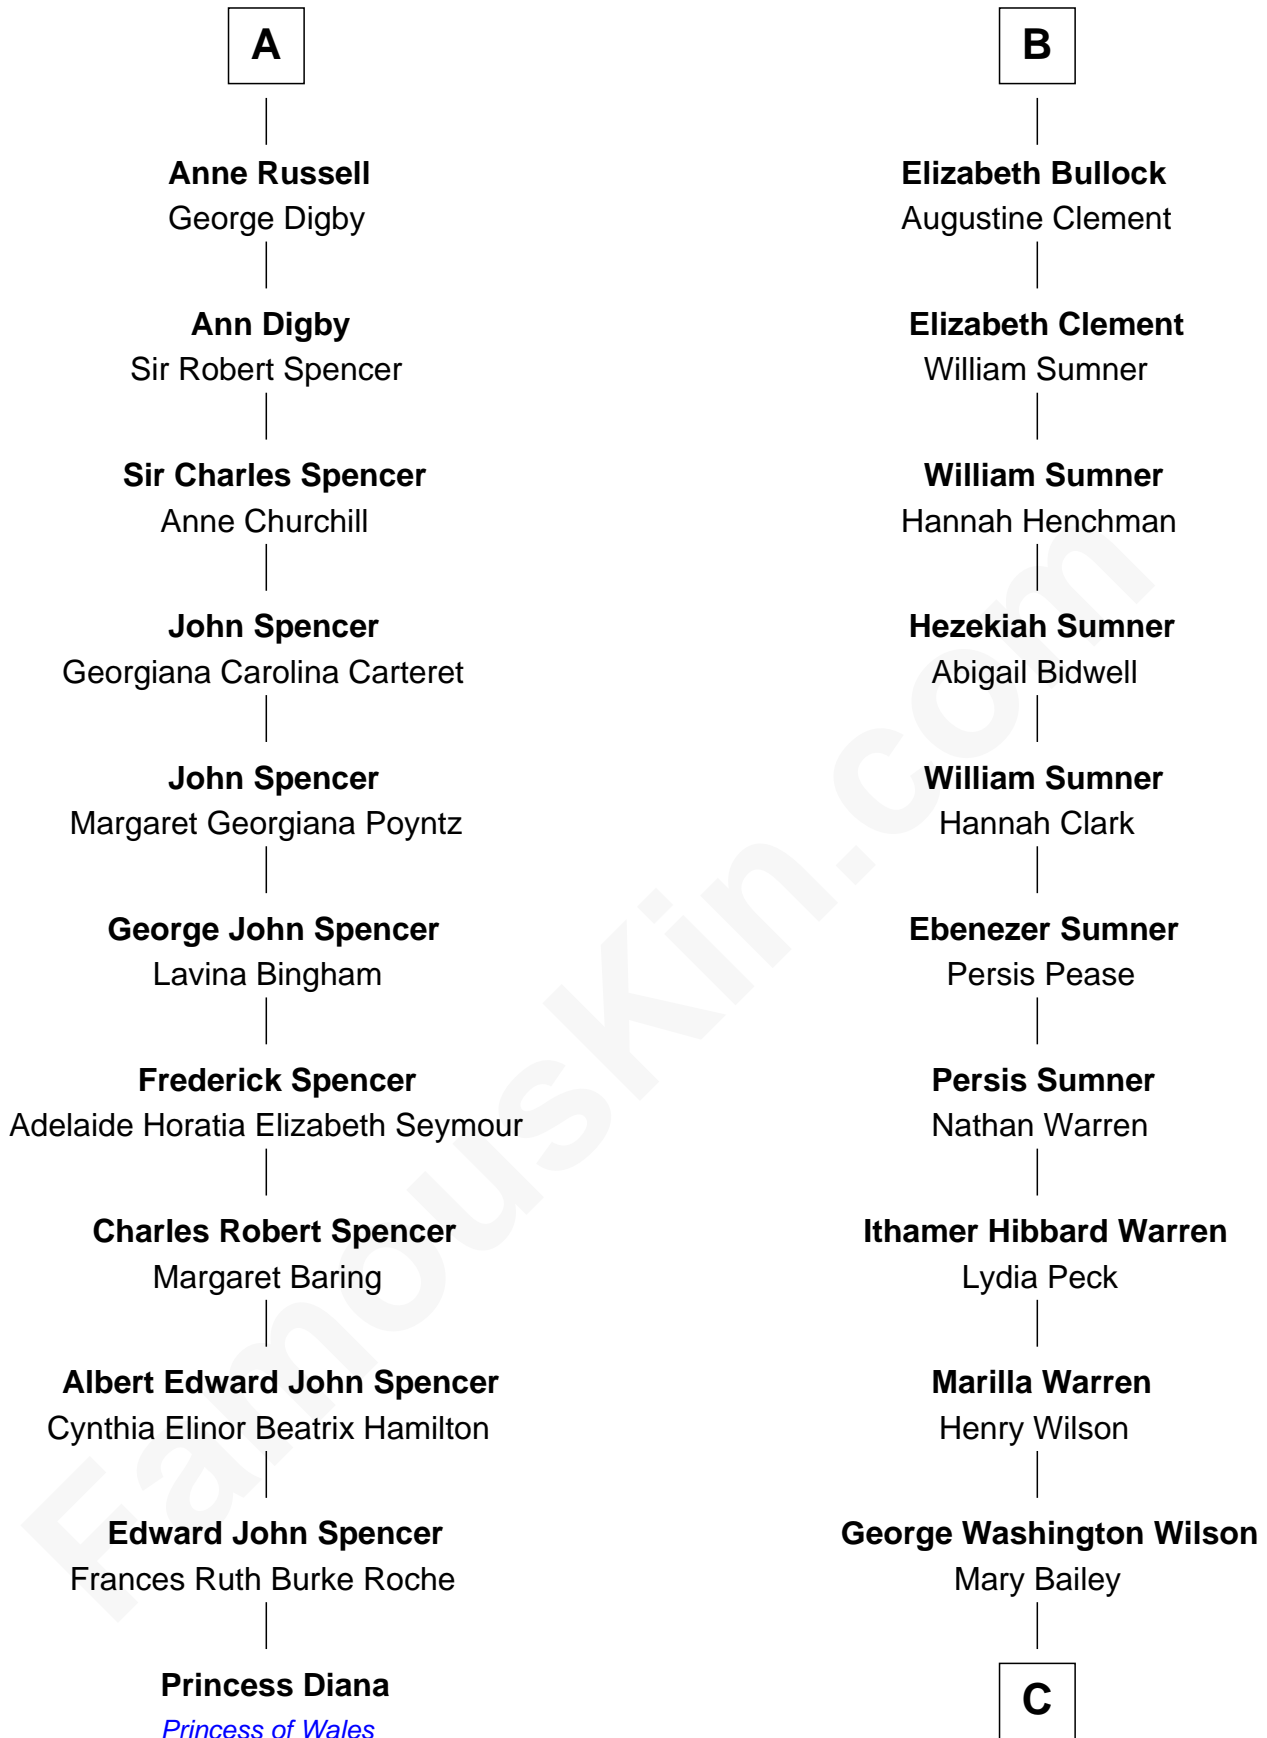

FamousKin.com

Relationship Chart of

Princess Diana

Princess of Wales

17th cousin 3 times removed of

Dennis Wilson
Co-Founder of The Beach Boys

C

William Henry Wilson

Alta Lenora Chitwood

William Coral Wilson

Edith Sophia Sthole

Murray Gage Wilson

Audree Neva Korthof

Dennis Wilson

Co-Founder of The Beach Boys

FamousKin.com