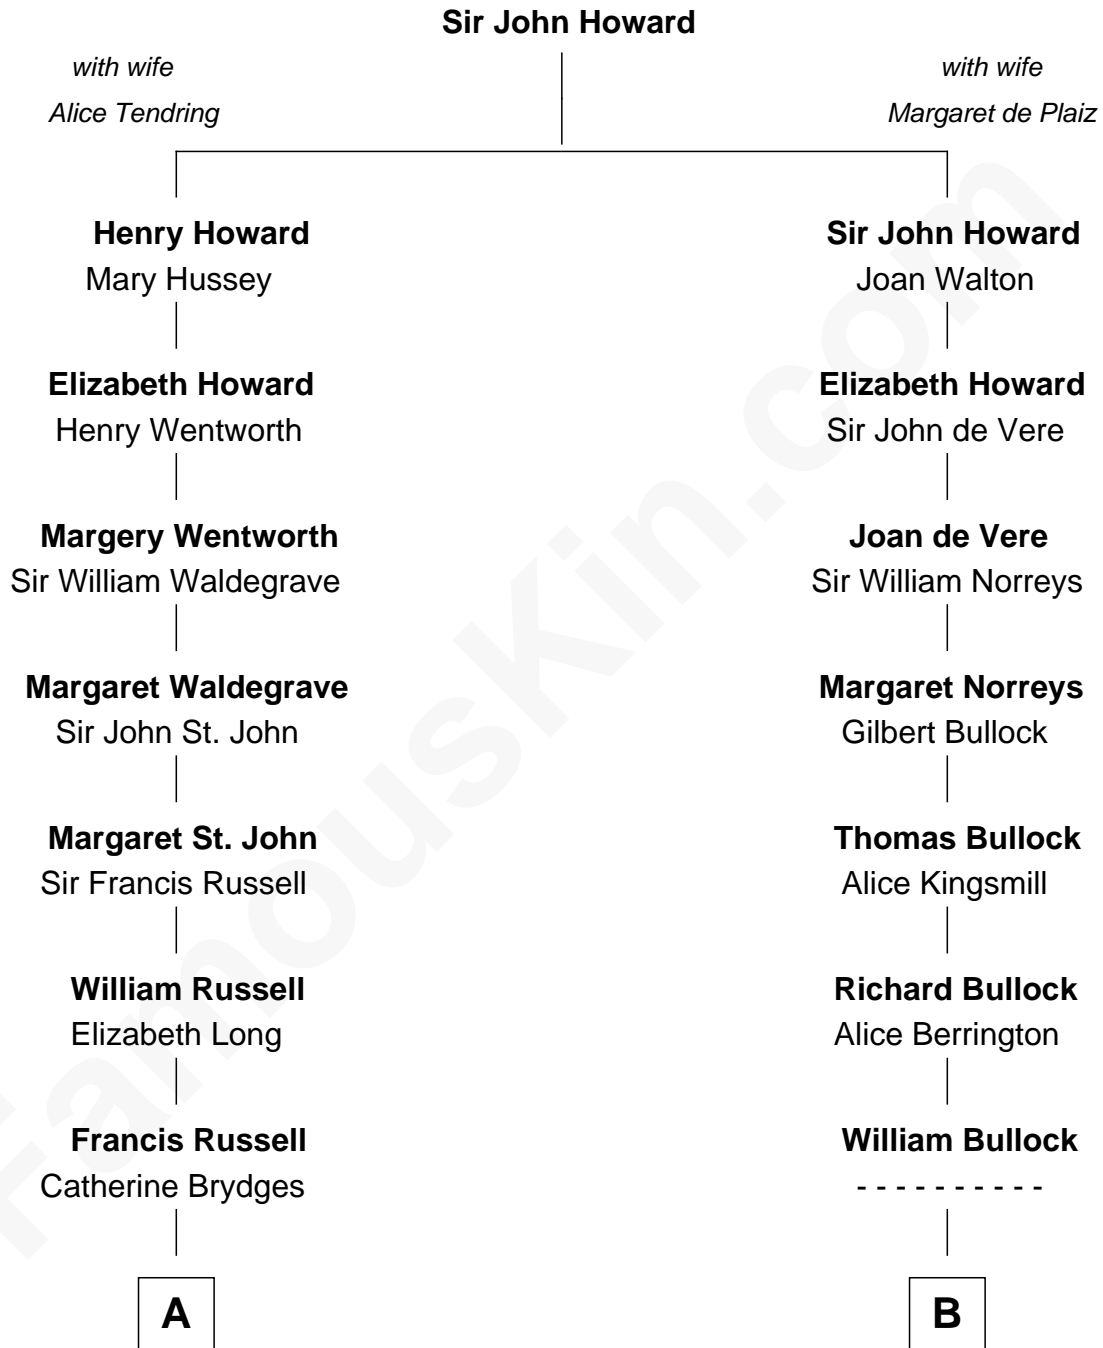

FamousKin.com

Relationship Chart of

Princess Diana

Princess of Wales

17th cousin 3 times removed of

Dennis Wilson
Co-Founder of The Beach Boys

C

William Henry Wilson