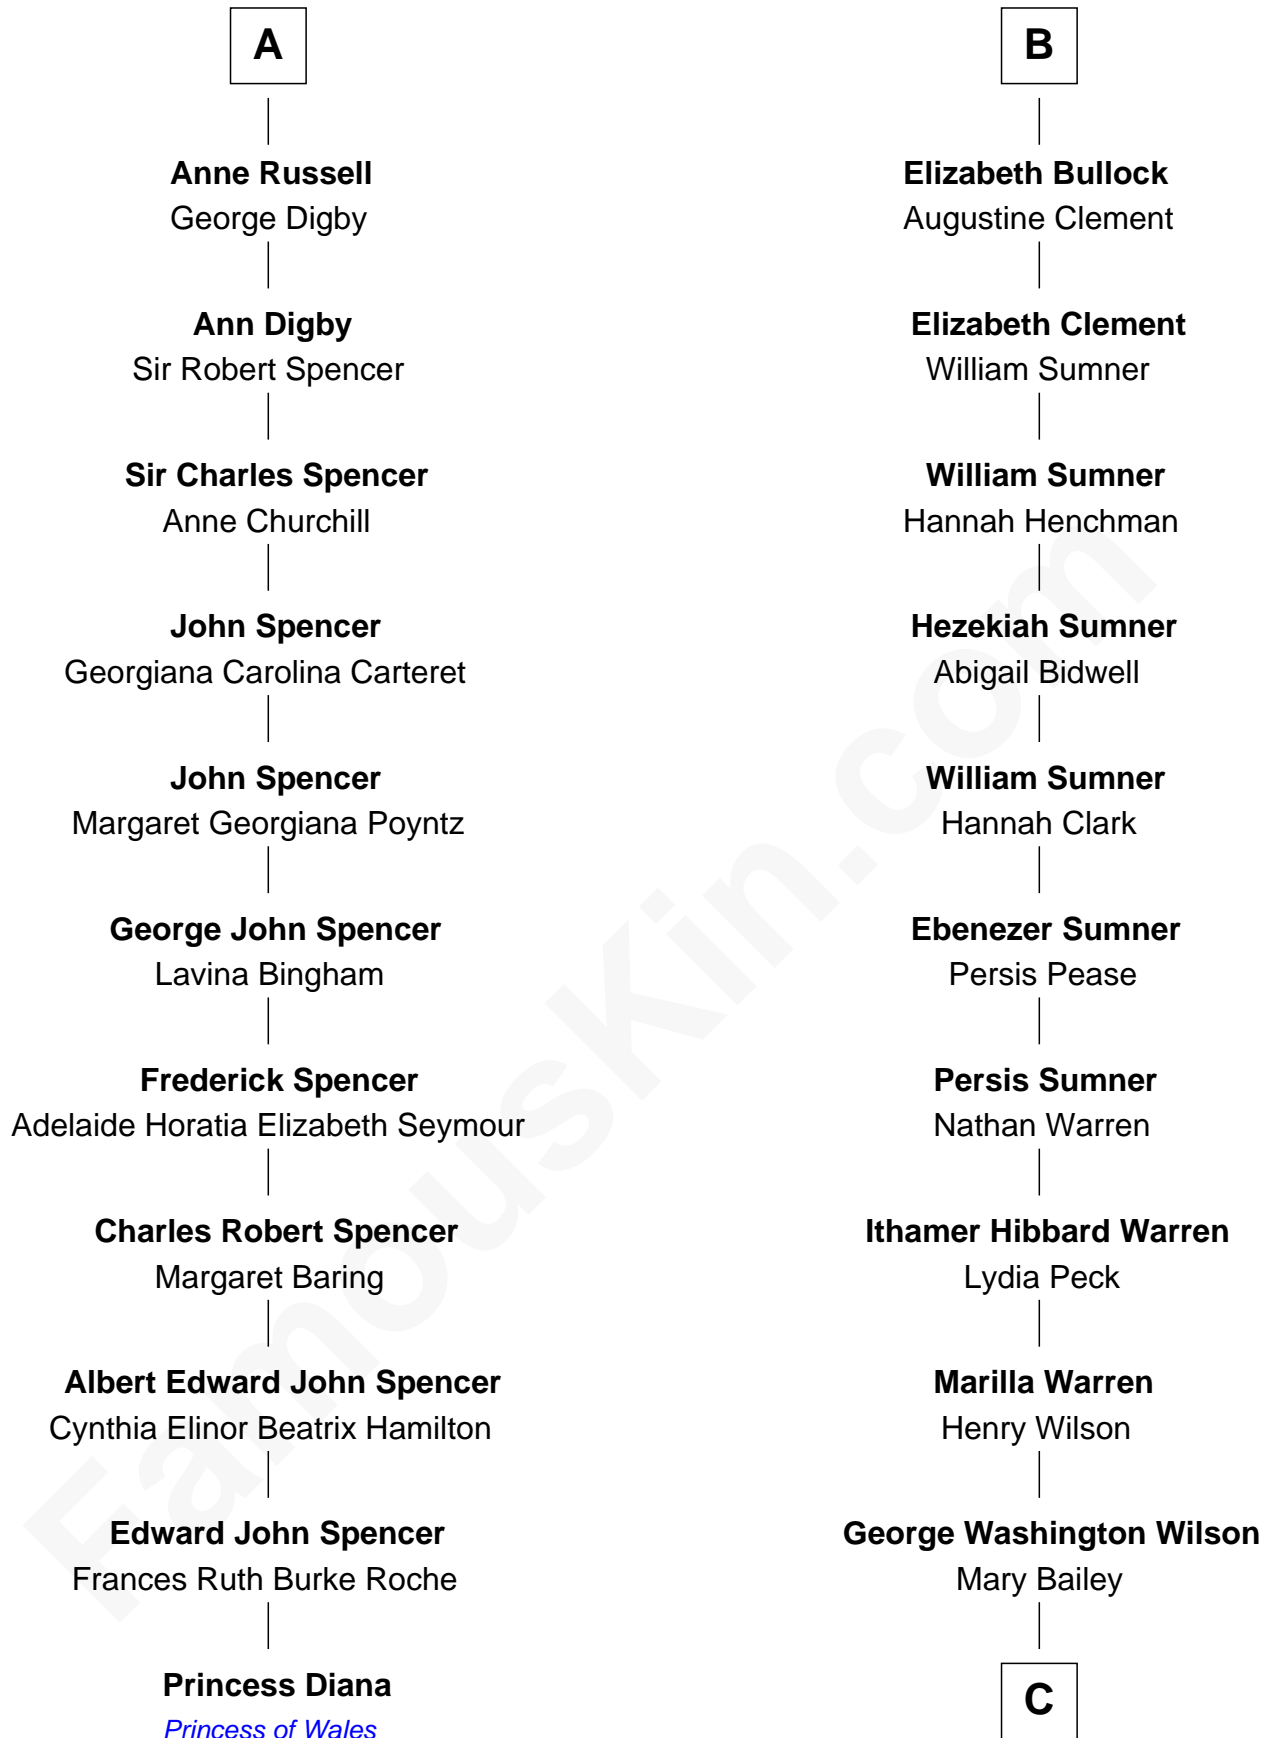

FamousKin.com
Relationship Chart of
Princess Diana
Princess of Wales

17th cousin 3 times removed of
Carl Wilson
Co-Founder of The Beach Boys

C

William Henry Wilson

Alta Lenora Chitwood

William Coral Wilson