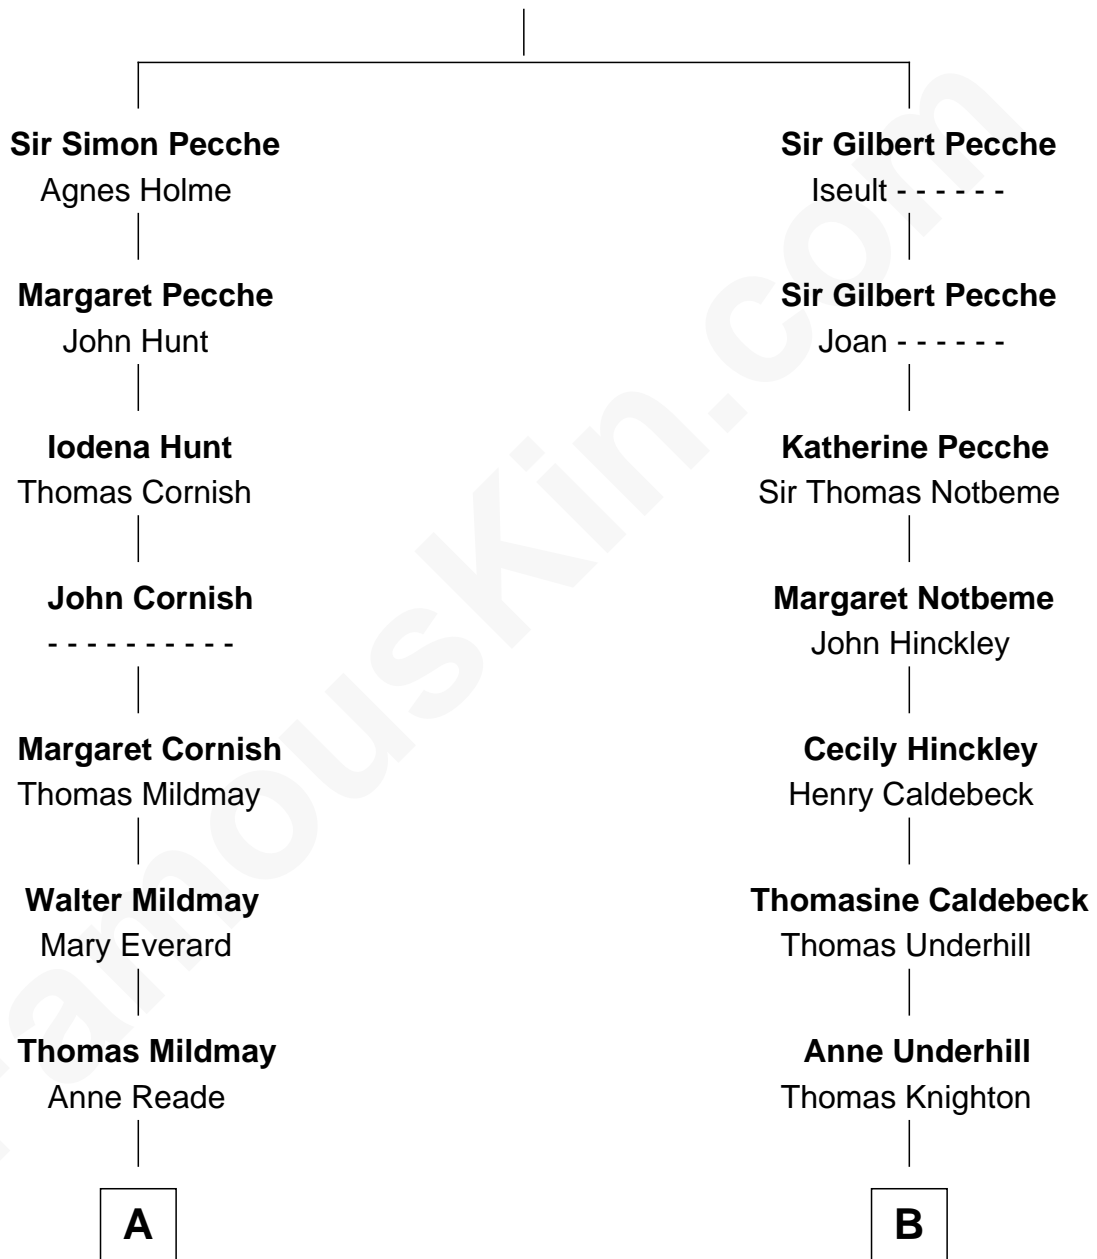

FamousKin.com Relationship Chart of

Princess Diana

Princess of Wales

19th cousin 2 times removed of

Robert H. Goddard

Inventor of First Liquid-propelled Rocket

Sir Gilbert Pecche

Joan de Creye

C

Frederick Spencer

Adelaide Horatia Elizabeth Seymour

Charles Robert Spencer

Margaret Baring

Albert Edward John Spencer

Cynthia Elinor Beatrix Hamilton

Edward John Spencer

Frances Ruth Burke Roche

Princess Diana

Princess of Wales

D

Nahum Parks Goddard

Mary Pease Upham

Nahum Danford Goddard

Fannie Louise Hoyt