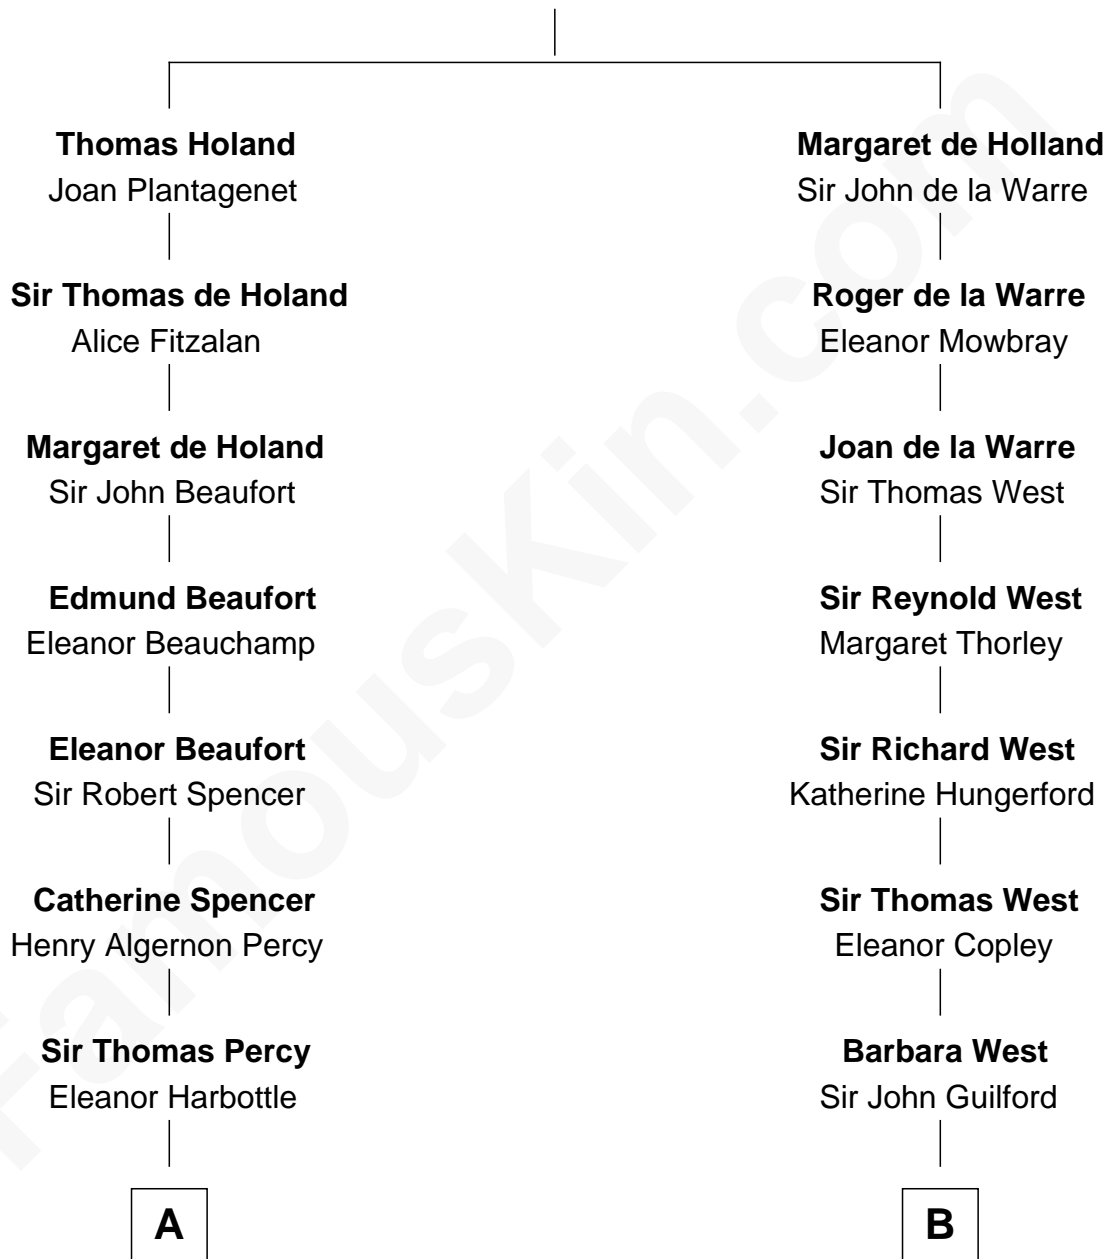

FamousKin.com Relationship Chart of

Princess Diana

Princess of Wales

20th cousin 1 time removed of

Jeb Bush

43rd Governor of Florida

Sir Robert de Holland

Maude la Zouche

A

Henry Percy
Katherine Neville

Henry Percy
Dorothy Devereux

Dorothy Percy
Robert Sydney

Dorothy Sydney
Henry Spencer

Sir Robert Spencer
Ann Digby

Sir Charles Spencer
Anne Churchill

John Spencer
Georgiana Carolina Carteret

John Spencer
Margaret Georgiana Poyntz

George John Spencer
Lavina Bingham

Frederick Spencer
Adelaide Horatia Elizabeth Seymour

C

B

Elizabeth Guilford
Sir William Cromer

Dorothy Cromer
William Seyliard

Elizabeth Seyliard
Cornelius Beresford