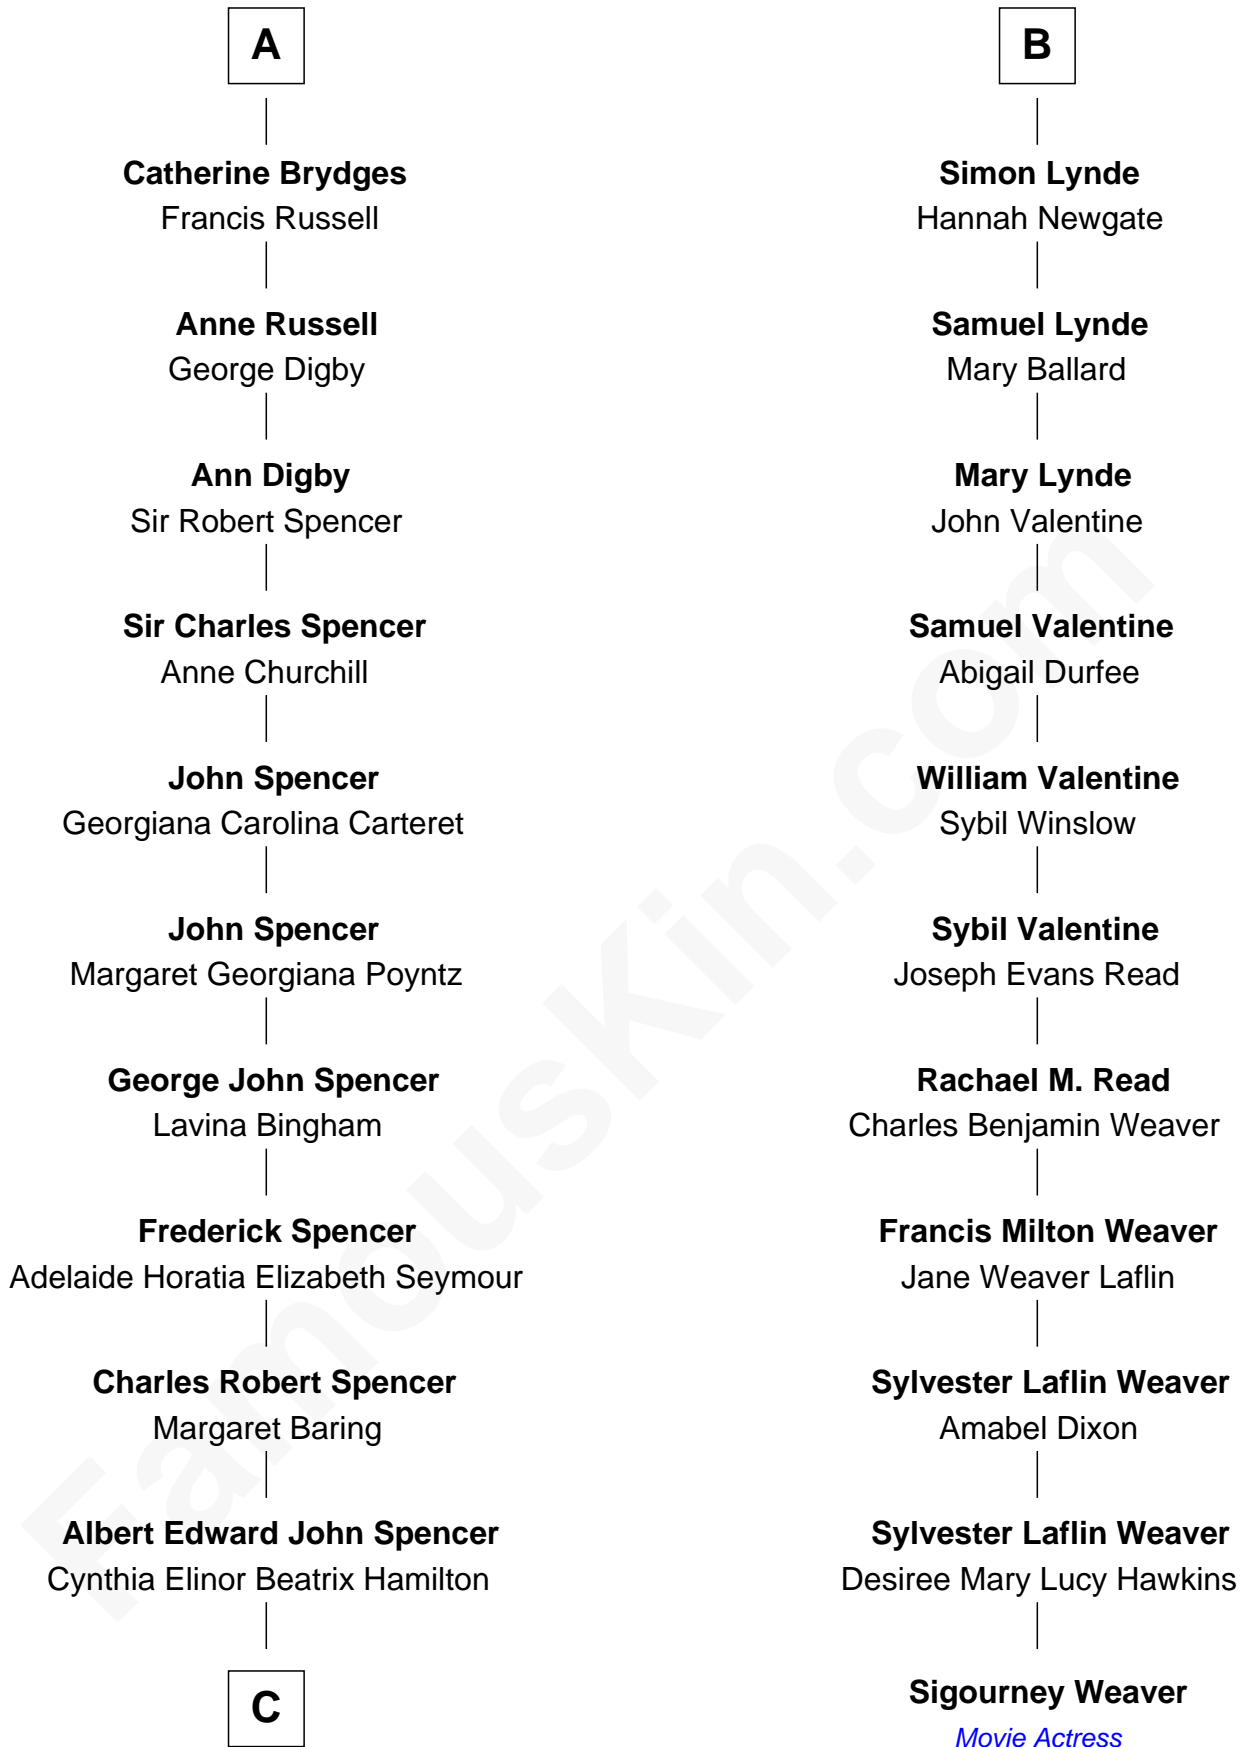

# FamousKin.com Relationship Chart of

**Princess Diana**

*Princess of Wales*

17th cousin 1 time removed of

**Sigourney Weaver**

*Movie Actress*

**C**

**Edward John Spencer**  
Frances Ruth Burke Roche

**Princess Diana**  
*Princess of Wales*

FamousKin.com