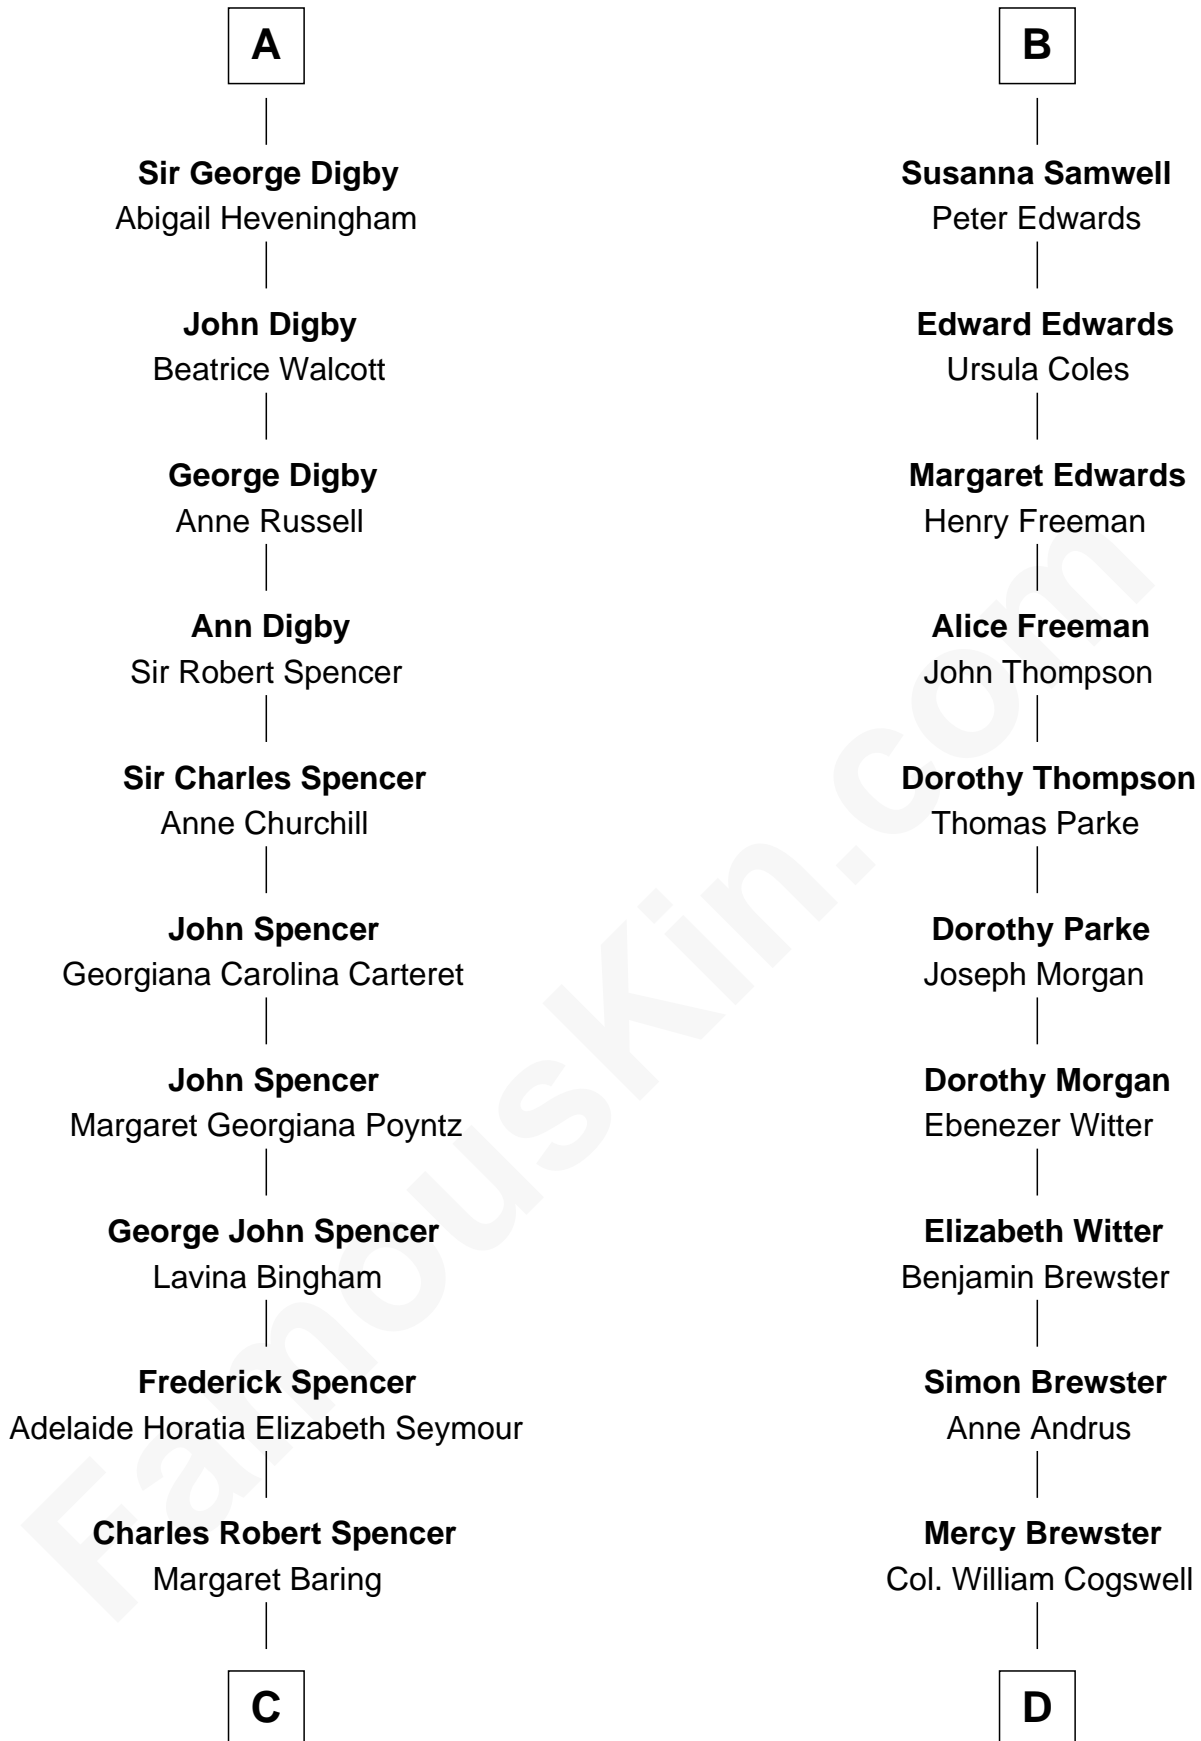

FamousKin.com
Relationship Chart of
Princess Diana
Princess of Wales

19th cousin 2 times removed of

Thomas Pynchon
American Novelist

William de la Spine
 Margery Durvassal

C

Albert Edward John Spencer
Cynthia Elinor Beatrix Hamilton

Edward John Spencer
Frances Ruth Burke Roche

Princess Diana
Princess of Wales

D

Dr. William Henry Cogswell
Lucretia Anne Payne

Annie Payne Cogswell
William Lyon Pynchon

William Henry Chichele Pynchon
Carrie Susan Moyses