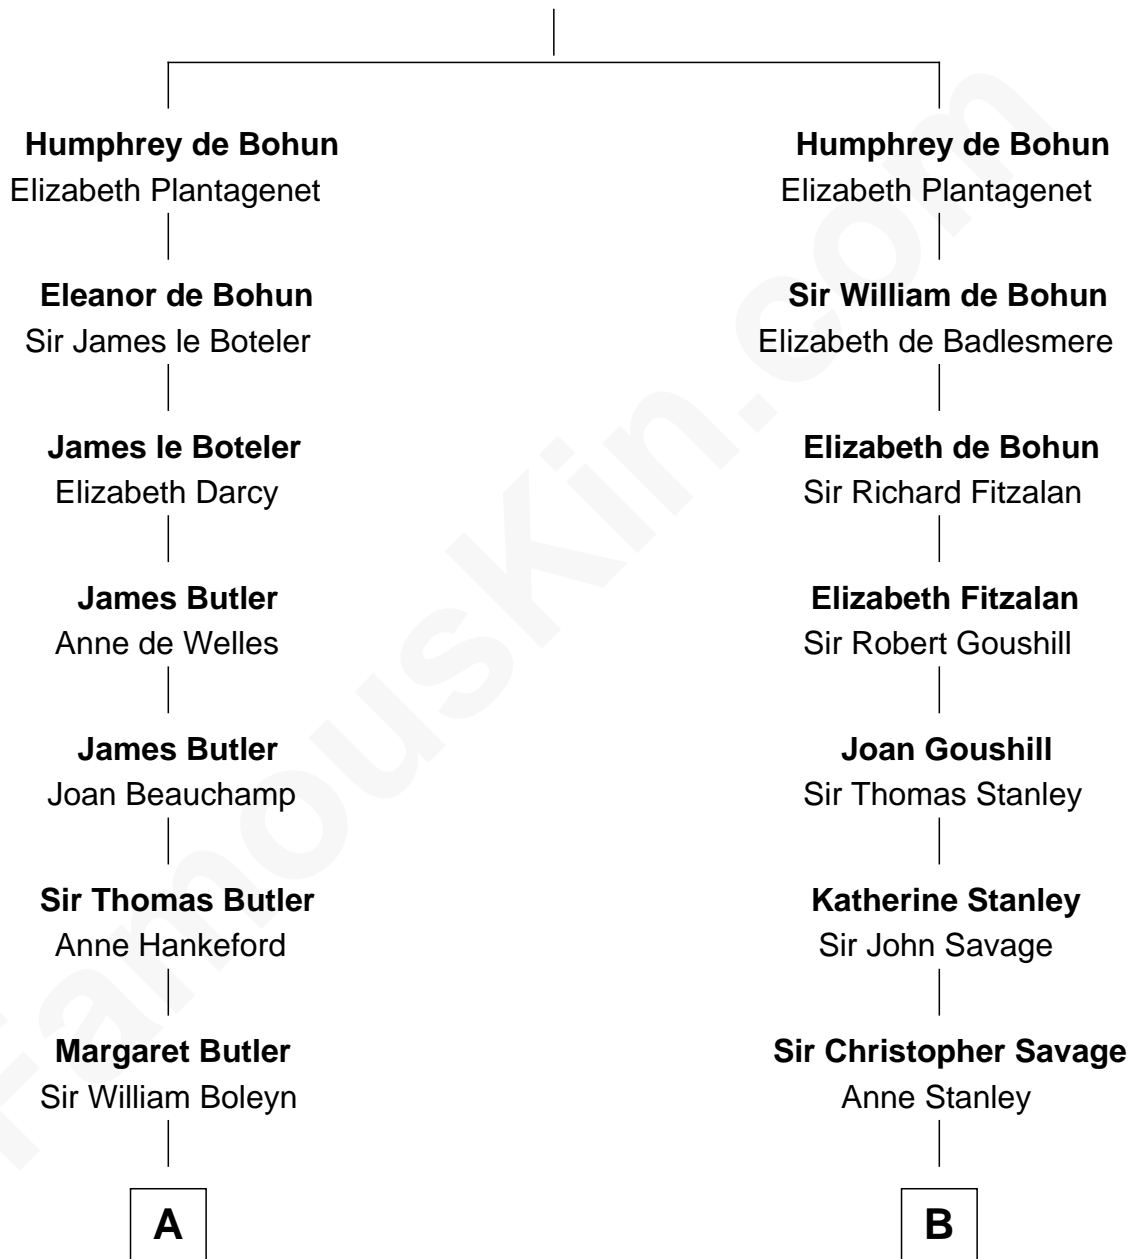

FamousKin.com Relationship Chart of

Princess Diana

Princess of Wales

20th cousin 1 time removed of

Thomas Pynchon

American Novelist

Humphrey de Bohun

Maud de Fiennes

C

Frederick Spencer

Adelaide Horatia Elizabeth Seymour

Charles Robert Spencer

Margaret Baring

Albert Edward John Spencer

Cynthia Elinor Beatrix Hamilton

Edward John Spencer