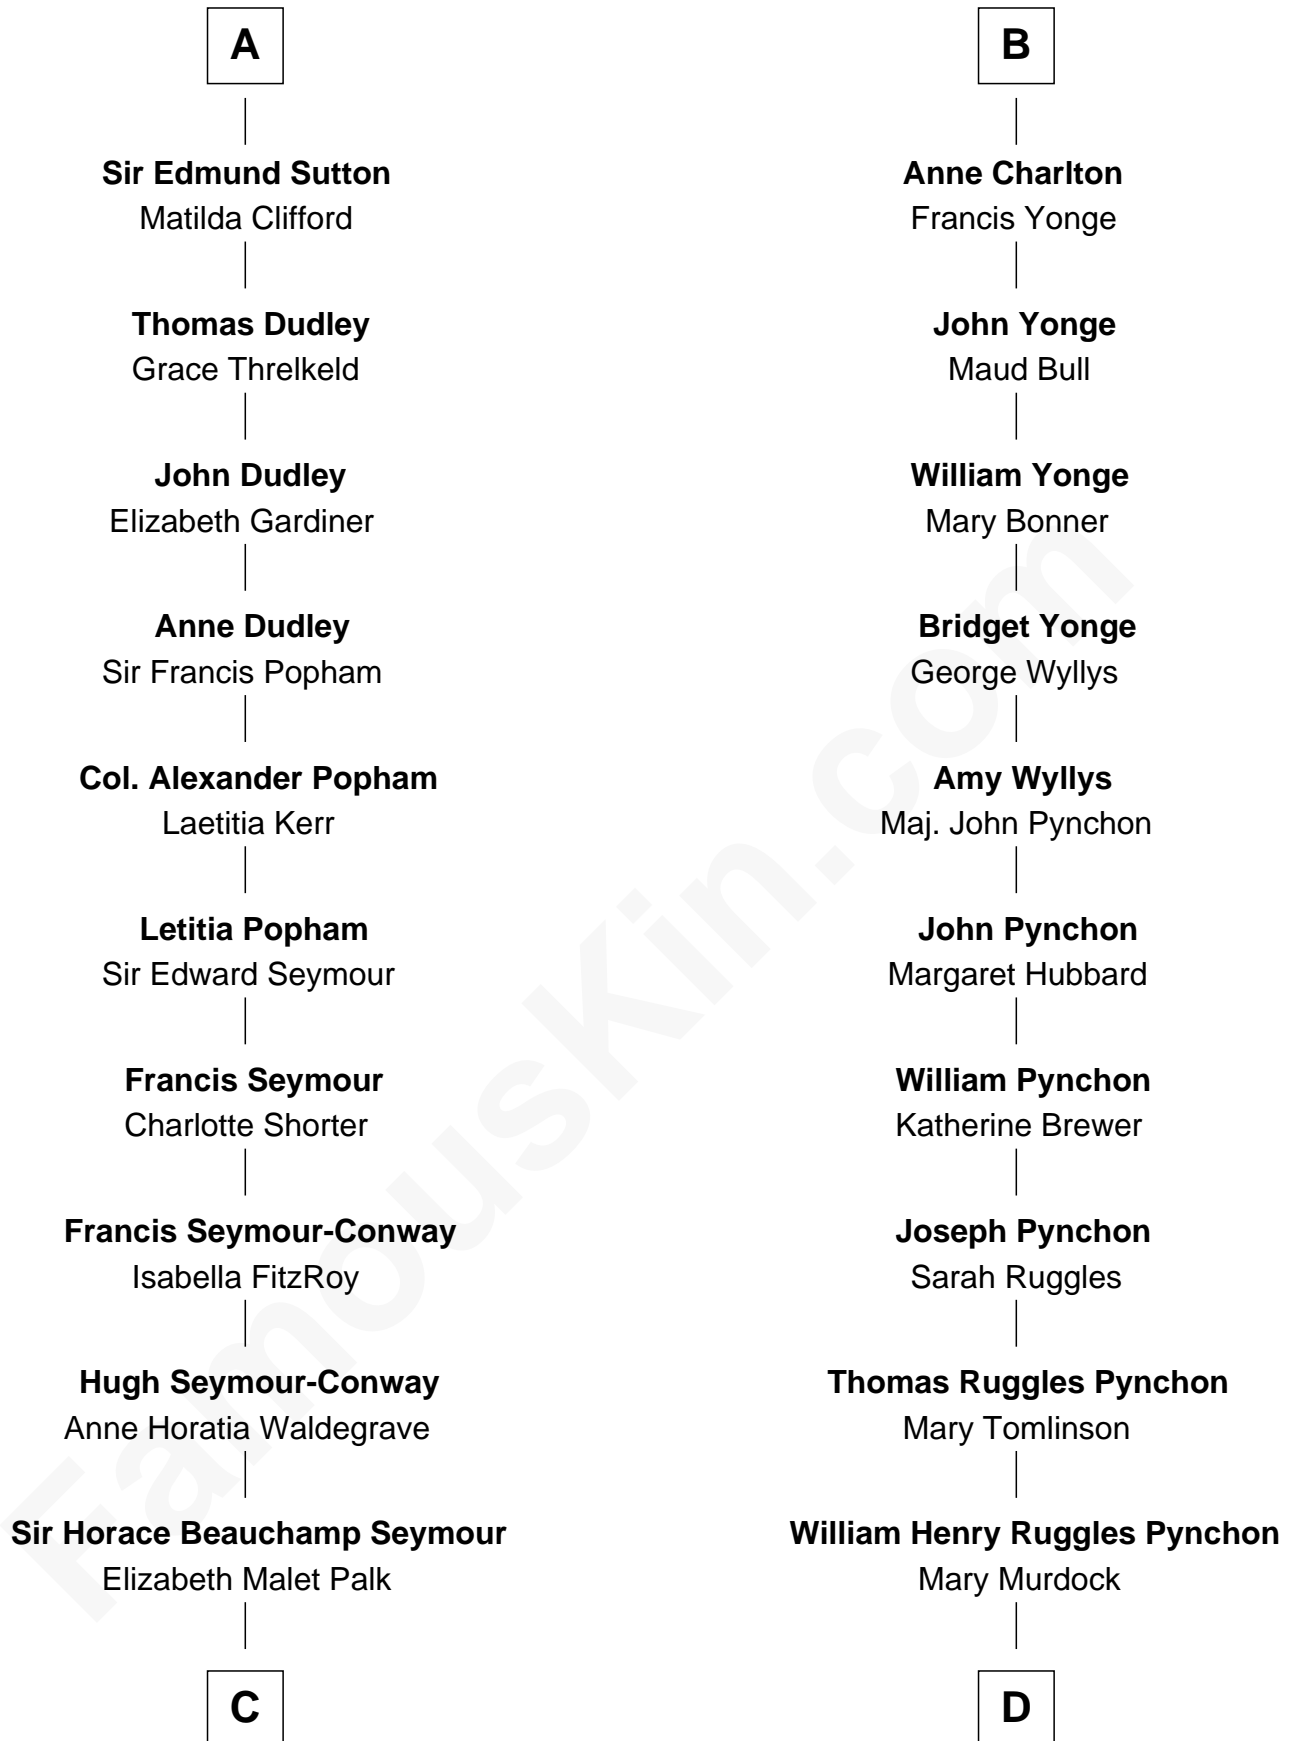

**FamousKin.com**  
**Relationship Chart of**  
**Princess Diana**  
*Princess of Wales*

20th cousin 1 time removed of

**Thomas Pynchon**  
*American Novelist*

**C**

**Adelaide Horatia Elizabeth Seymour**

Frederick Spencer

**Charles Robert Spencer**

Margaret Baring

**Albert Edward John Spencer**

Cynthia Elinor Beatrix Hamilton

**Edward John Spencer**

Frances Ruth Burke Roche

**Princess Diana**

*Princess of Wales*

**D**

**William Lyon Pynchon**

Annie Payne Cogswell

**William Henry Chichele Pynchon**

Carrie Susan Moyses

**Thomas Ruggles Pynchon**

Catherine Frances Bennett

**Thomas Pynchon**

*Novelist*