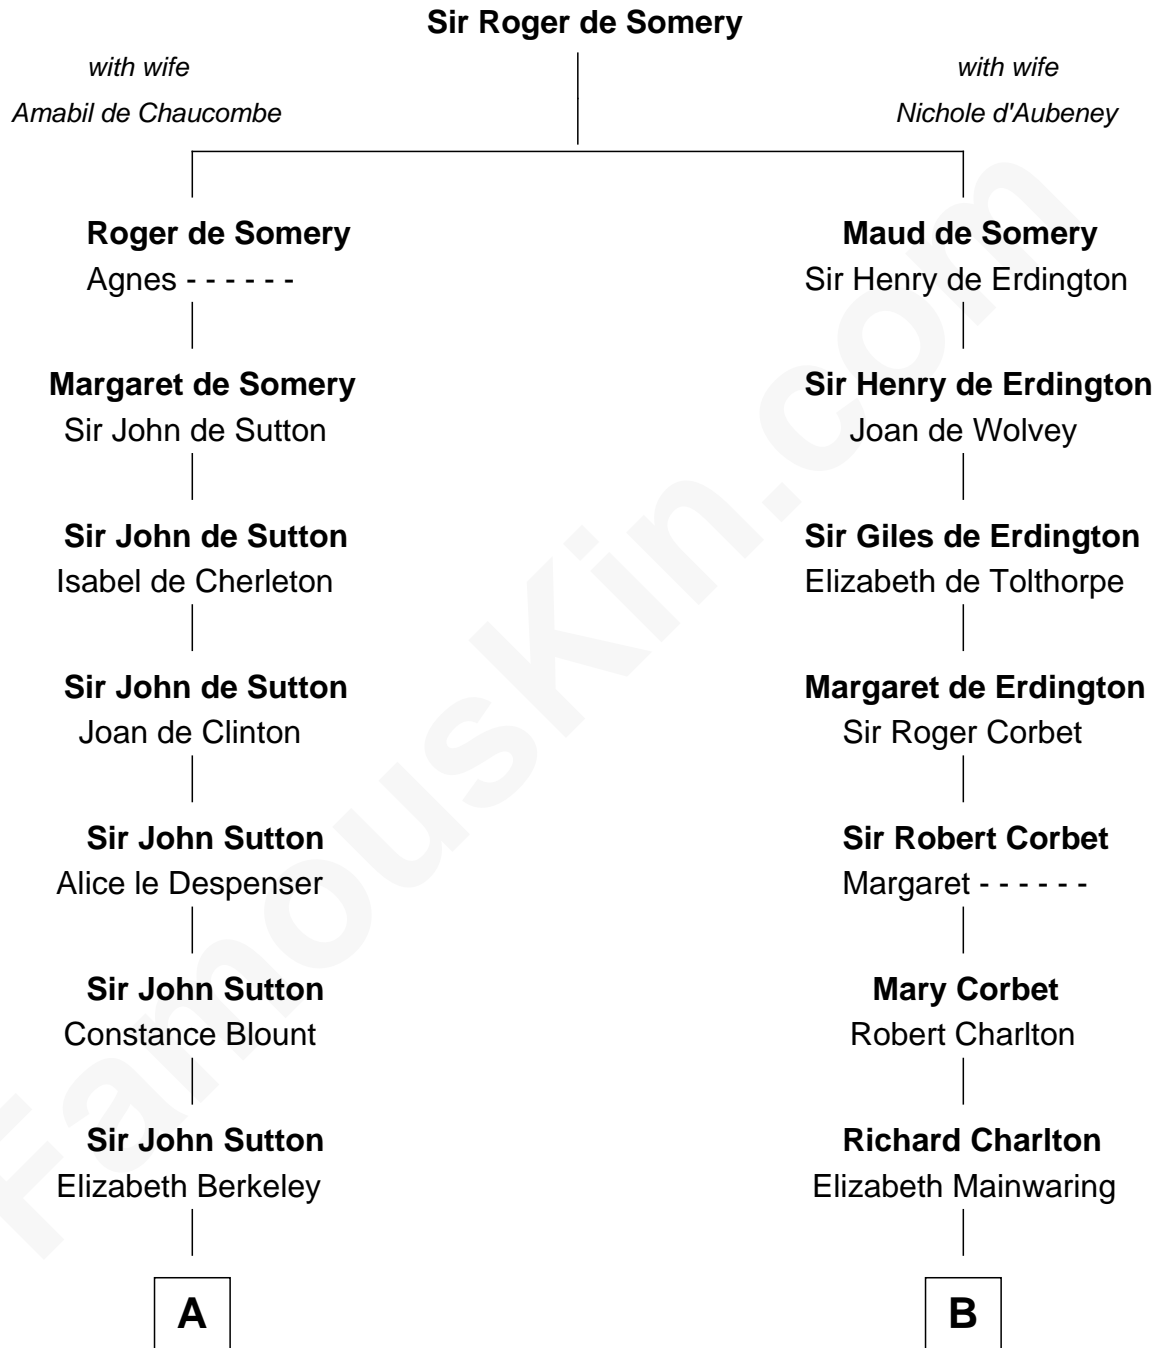

**FamousKin.com**  
**Relationship Chart of**  
**Princess Diana**  
*Princess of Wales*

20th cousin 1 time removed of

**Thomas Pynchon**  
*American Novelist*

**C**

**Adelaide Horatia Elizabeth Seymour**

Frederick Spencer

**Charles Robert Spencer**

Margaret Baring

**Albert Edward John Spencer**

Cynthia Elinor Beatrix Hamilton

**Edward John Spencer**

Frances Ruth Burke Roche

**Princess Diana**