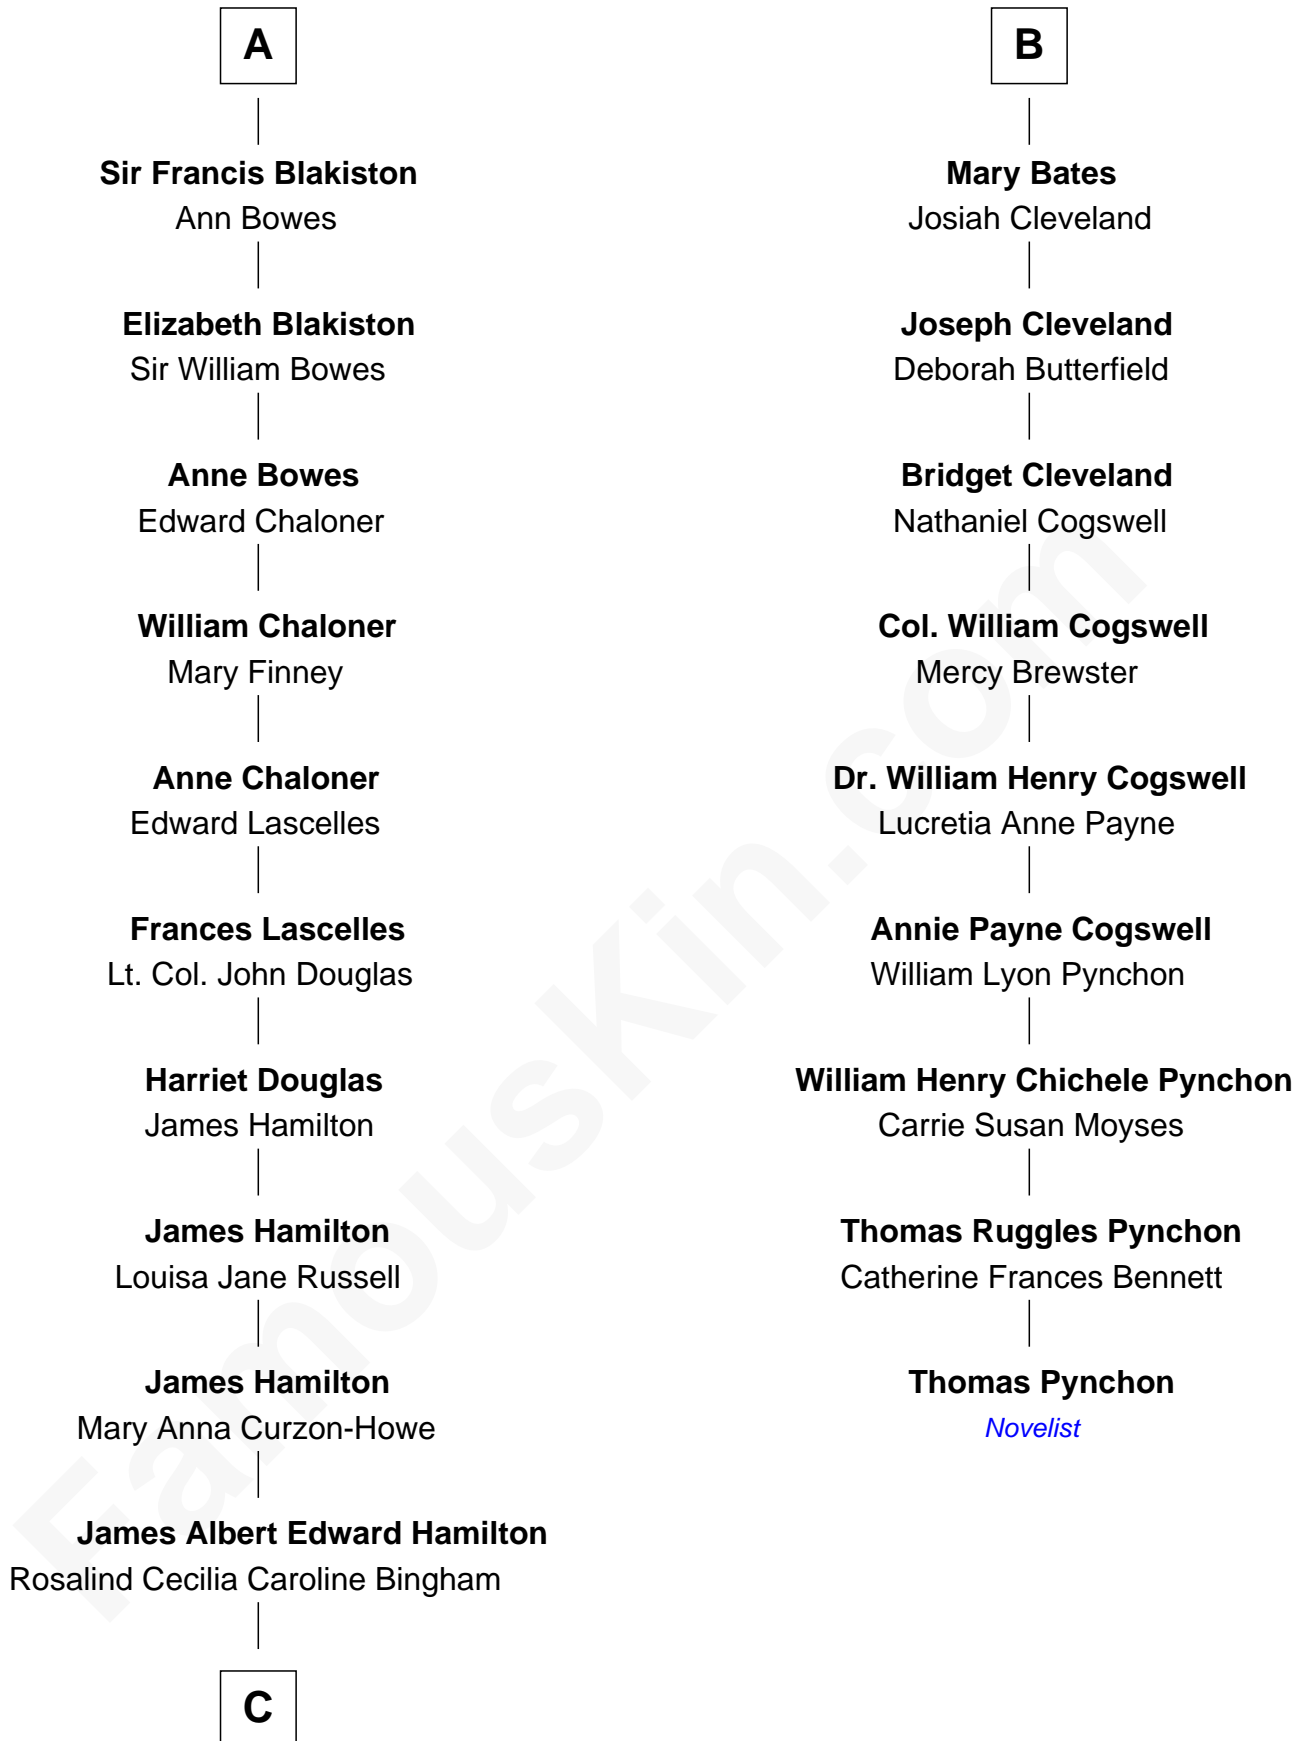

# FamousKin.com Relationship Chart of

**Princess Diana**

*Princess of Wales*

15th cousin 4 times removed of

**Thomas Pynchon**

*American Novelist*

**Sir Robert Constable**

Agnes Wentworth

William Tyrwhit

**Sir Robert Tyrwhit**

Maud Talboys

**Katharine Tyrwhit**

Sir Richard Thimbleby

**Elizabeth Thimbleby**

Thomas Welby

**Richard Welby**

Frances Bulkeley

**Olive Welby**

Henry Farwell

**Mary Farwell**

John Bates

**B**

**C**

**Cynthia Elinor Beatrix Hamilton**

Albert Edward John Spencer

**Edward John Spencer**

Frances Ruth Burke Roche

**Princess Diana**

*Princess of Wales*

FamousKin.com