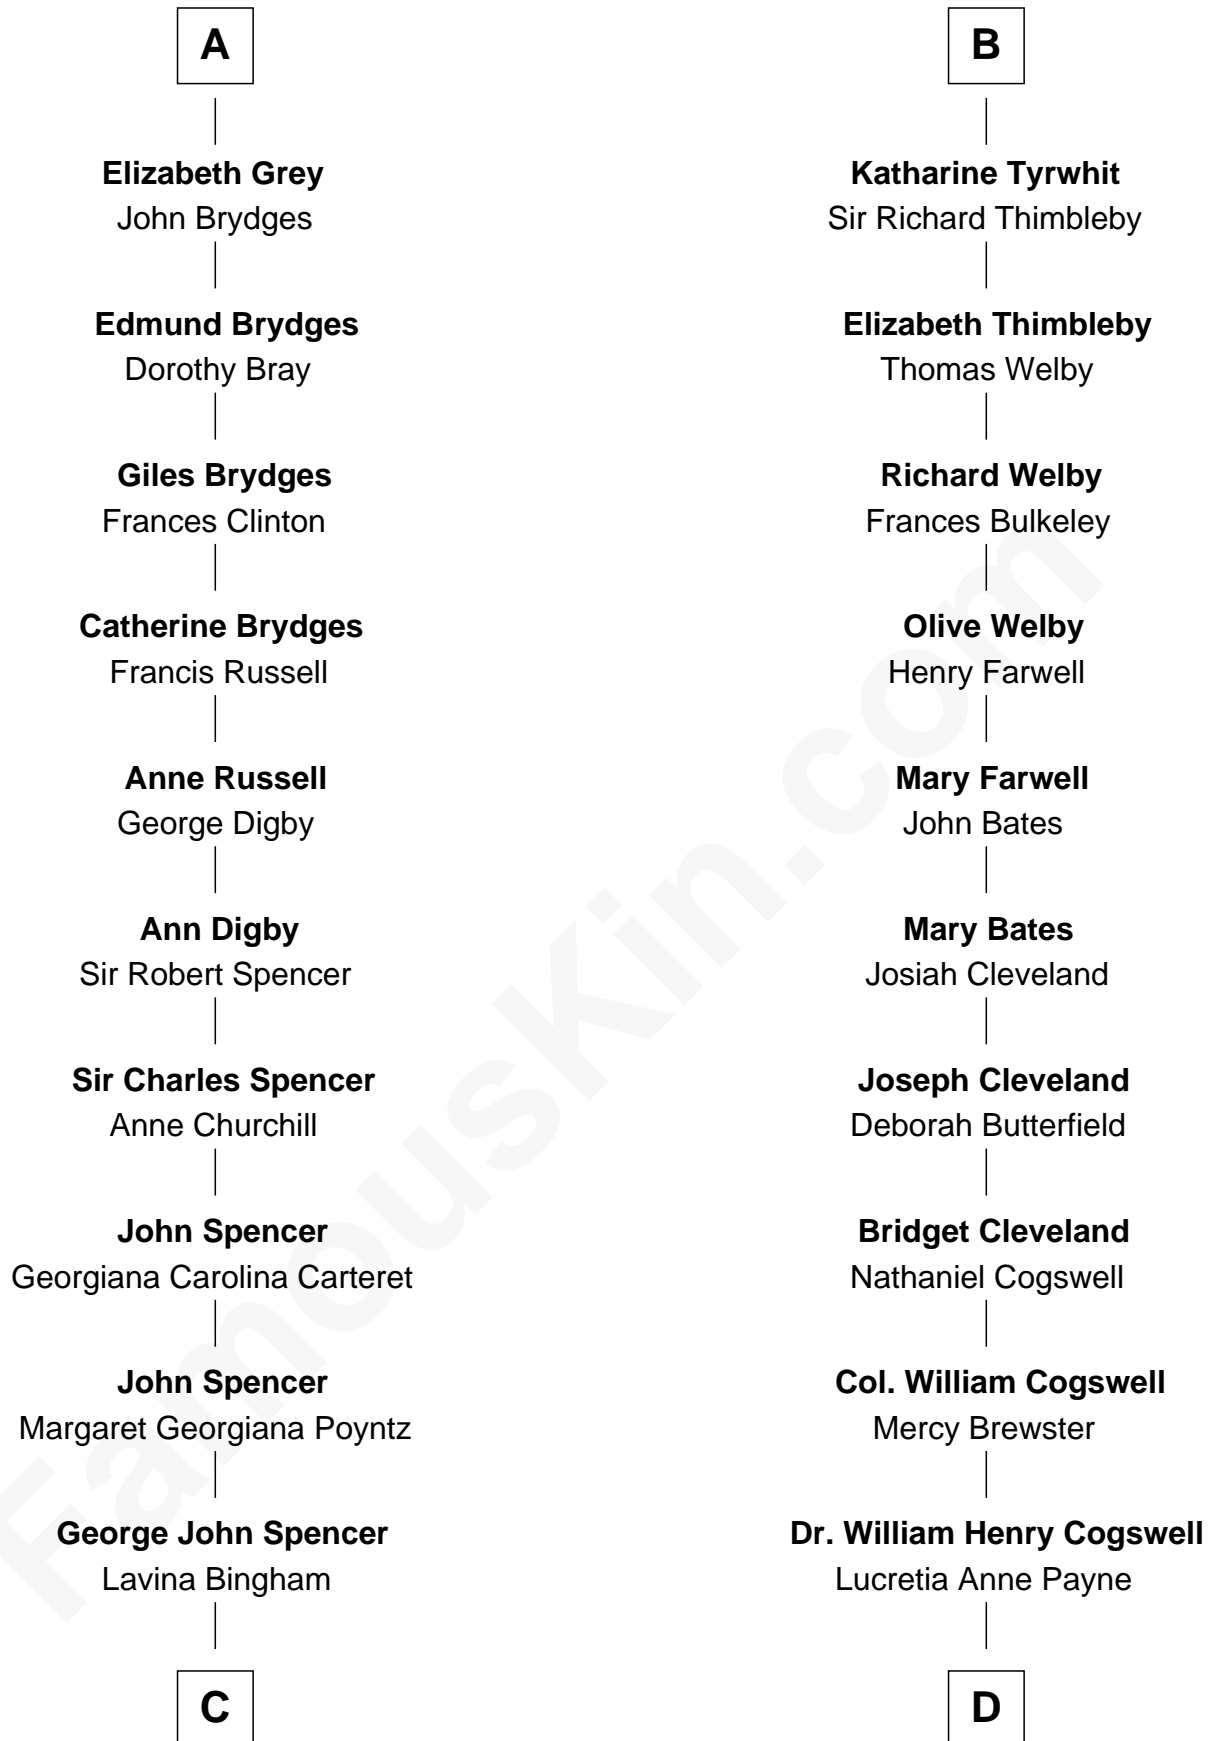

FamousKin.com Relationship Chart of

Princess Diana

Princess of Wales

20th cousin 1 time removed of

Thomas Pynchon

American Novelist

Sir John de Hastings

Isabel de Valence

Sir Roger de Grey

Sir Reynold de Grey

Eleanor le Strange

Sir Reynold Grey

Margaret de Ros

Margaret Grey

Sir William Bonville

Elizabeth Bonville

William Talboys

Sir Robert Talboys

Elizabeth Heron

Maud Talboys

Sir Robert Tyrwhit

B

C

Frederick Spencer

Adelaide Horatia Elizabeth Seymour

Charles Robert Spencer

Margaret Baring

Albert Edward John Spencer

Cynthia Elinor Beatrix Hamilton

Edward John Spencer

Frances Ruth Burke Roche

Princess Diana