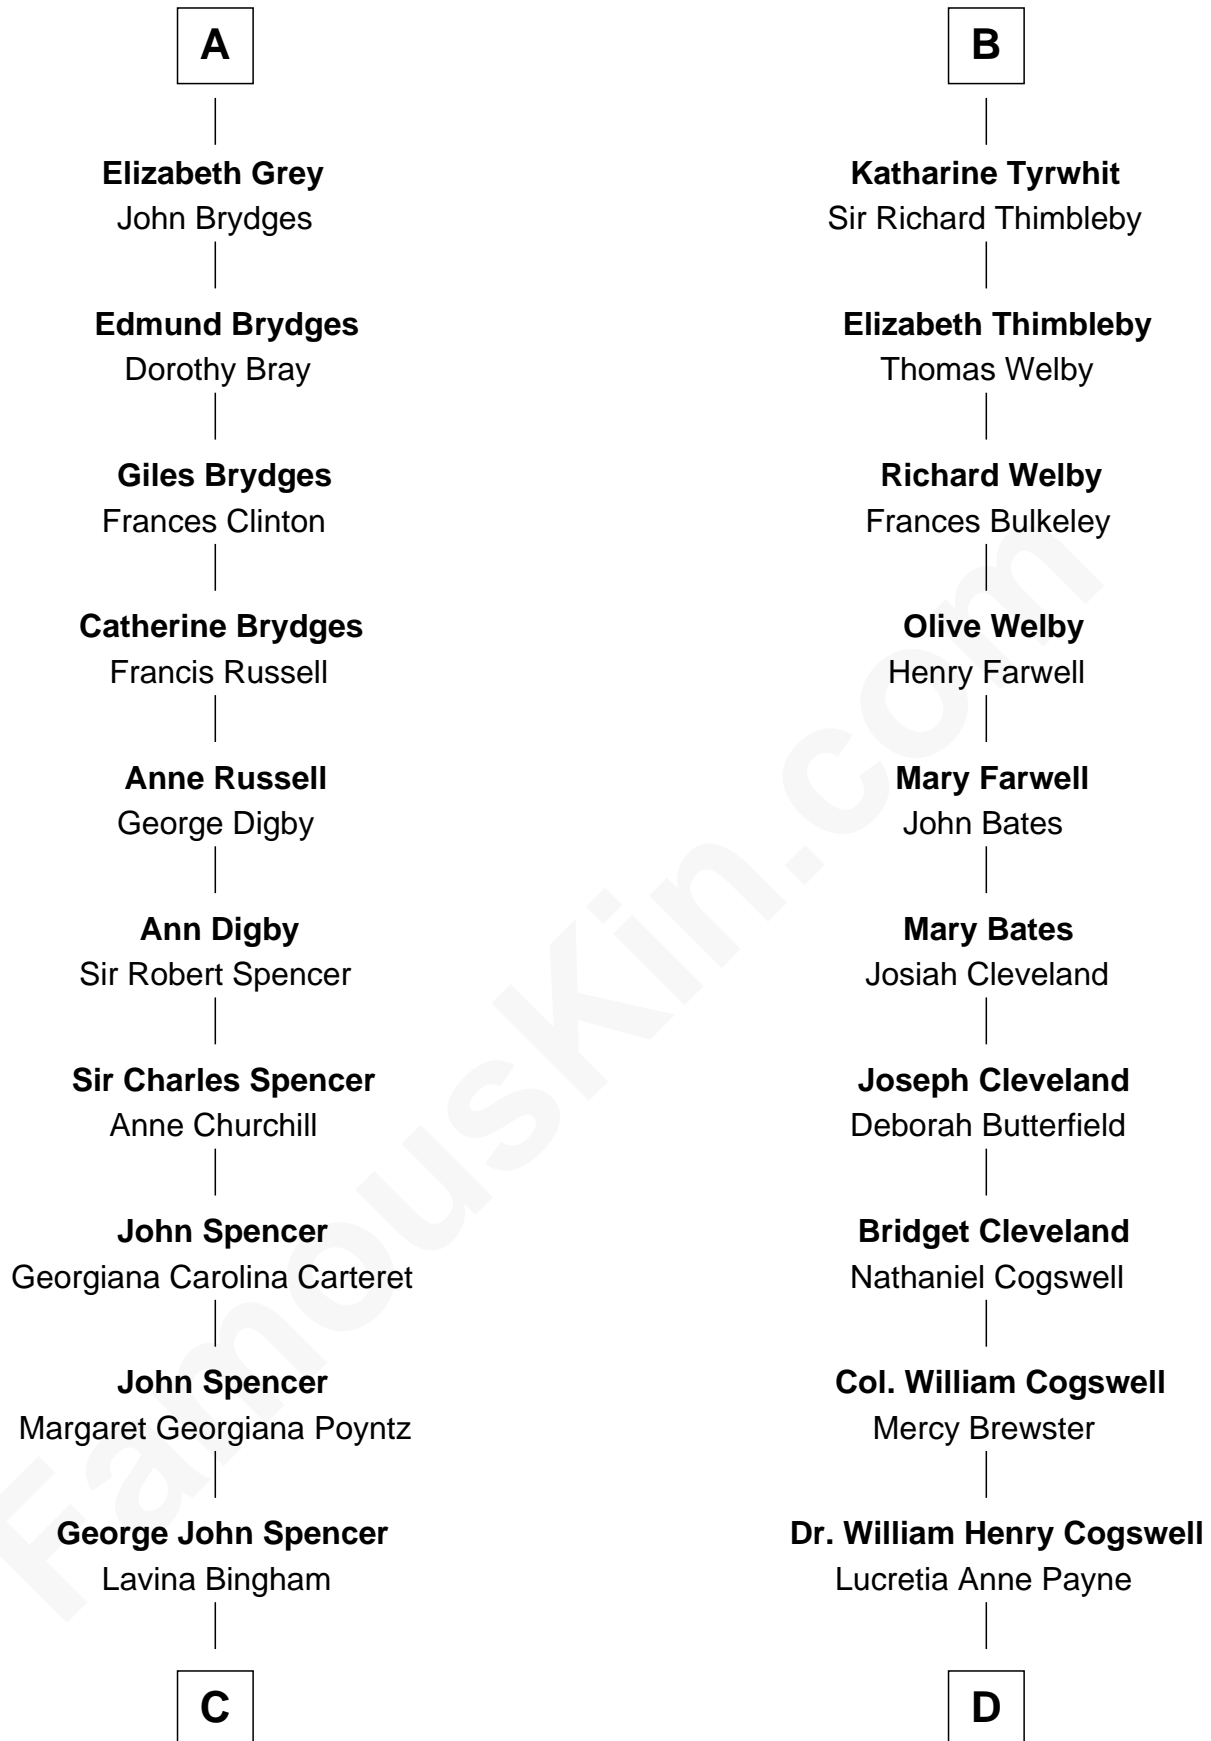

# FamousKin.com Relationship Chart of

**Princess Diana**

*Princess of Wales*

20th cousin 1 time removed of

**Thomas Pynchon**

*American Novelist*

**Sir William de Boteler**

Ela Herdeburgh

**C**

**Frederick Spencer**

Adelaide Horatia Elizabeth Seymour

**Charles Robert Spencer**

Margaret Baring

**Albert Edward John Spencer**

Cynthia Elinor Beatrix Hamilton

**Edward John Spencer**

Frances Ruth Burke Roche

**Princess Diana**

*Princess of Wales*

**D**

**Annie Payne Cogswell**

William Lyon Pynchon

**William Henry Chichele Pynchon**

Carrie Susan Moyses