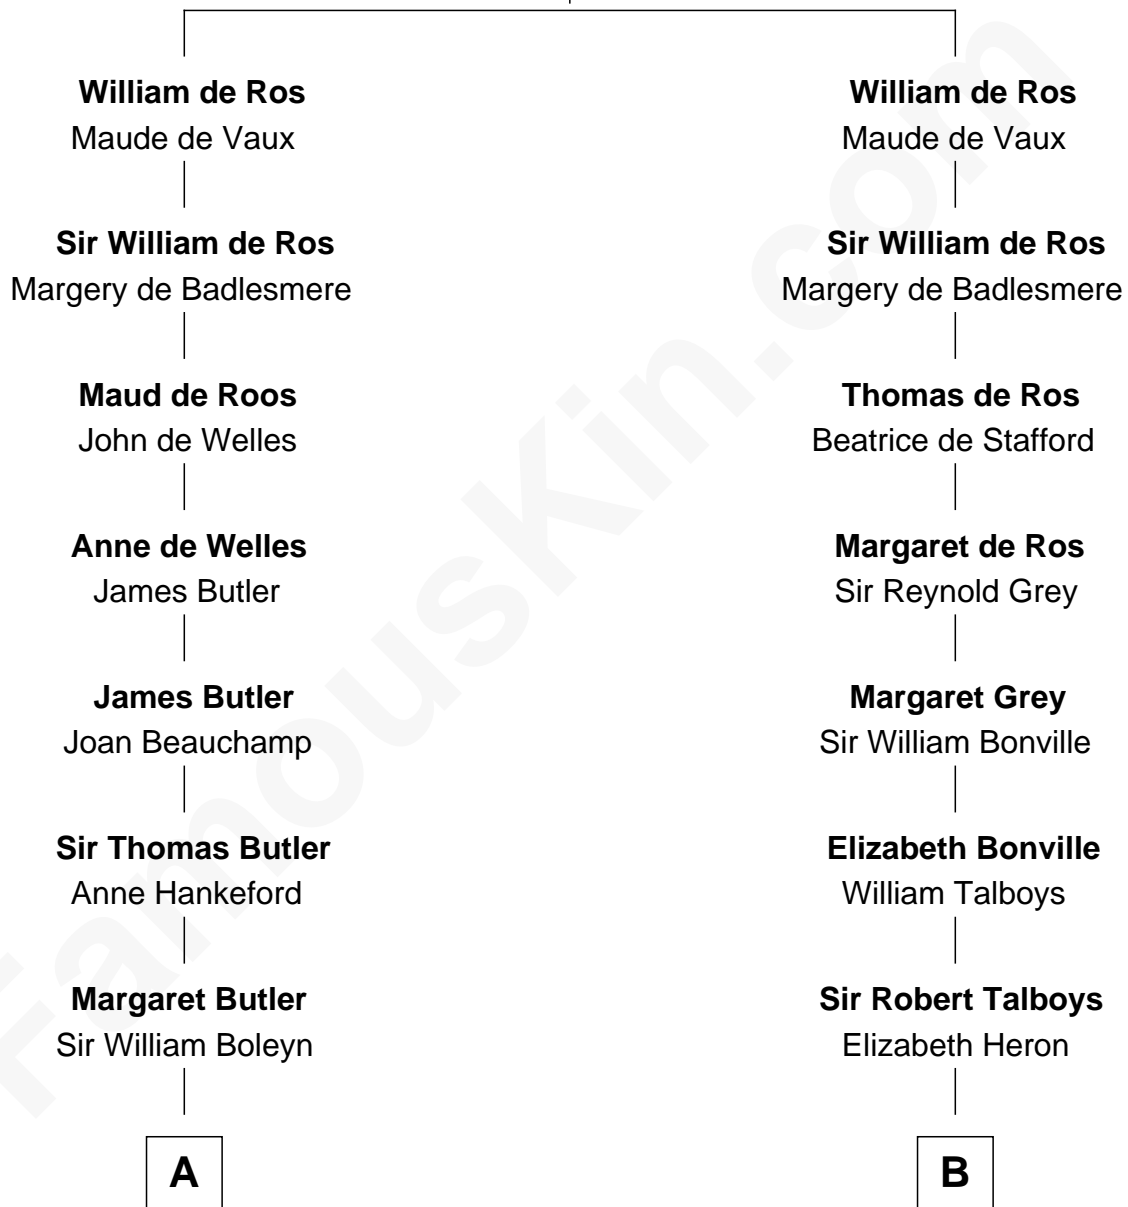

# FamousKin.com Relationship Chart of

**Princess Diana**

*Princess of Wales*

21st cousin of

**Thomas Pynchon**

*American Novelist*

**Sir Robert de Ros**

Isabel de Aubeney

**C**

**Frederick Spencer**

Adelaide Horatia Elizabeth Seymour

**Charles Robert Spencer**

Margaret Baring

**Albert Edward John Spencer**

Cynthia Elinor Beatrix Hamilton

**Edward John Spencer**

Frances Ruth Burke Roche

**Princess Diana**

*Princess of Wales*

**D**

**Dr. William Henry Cogswell**

Lucretia Anne Payne

**Annie Payne Cogswell**

William Lyon Pynchon