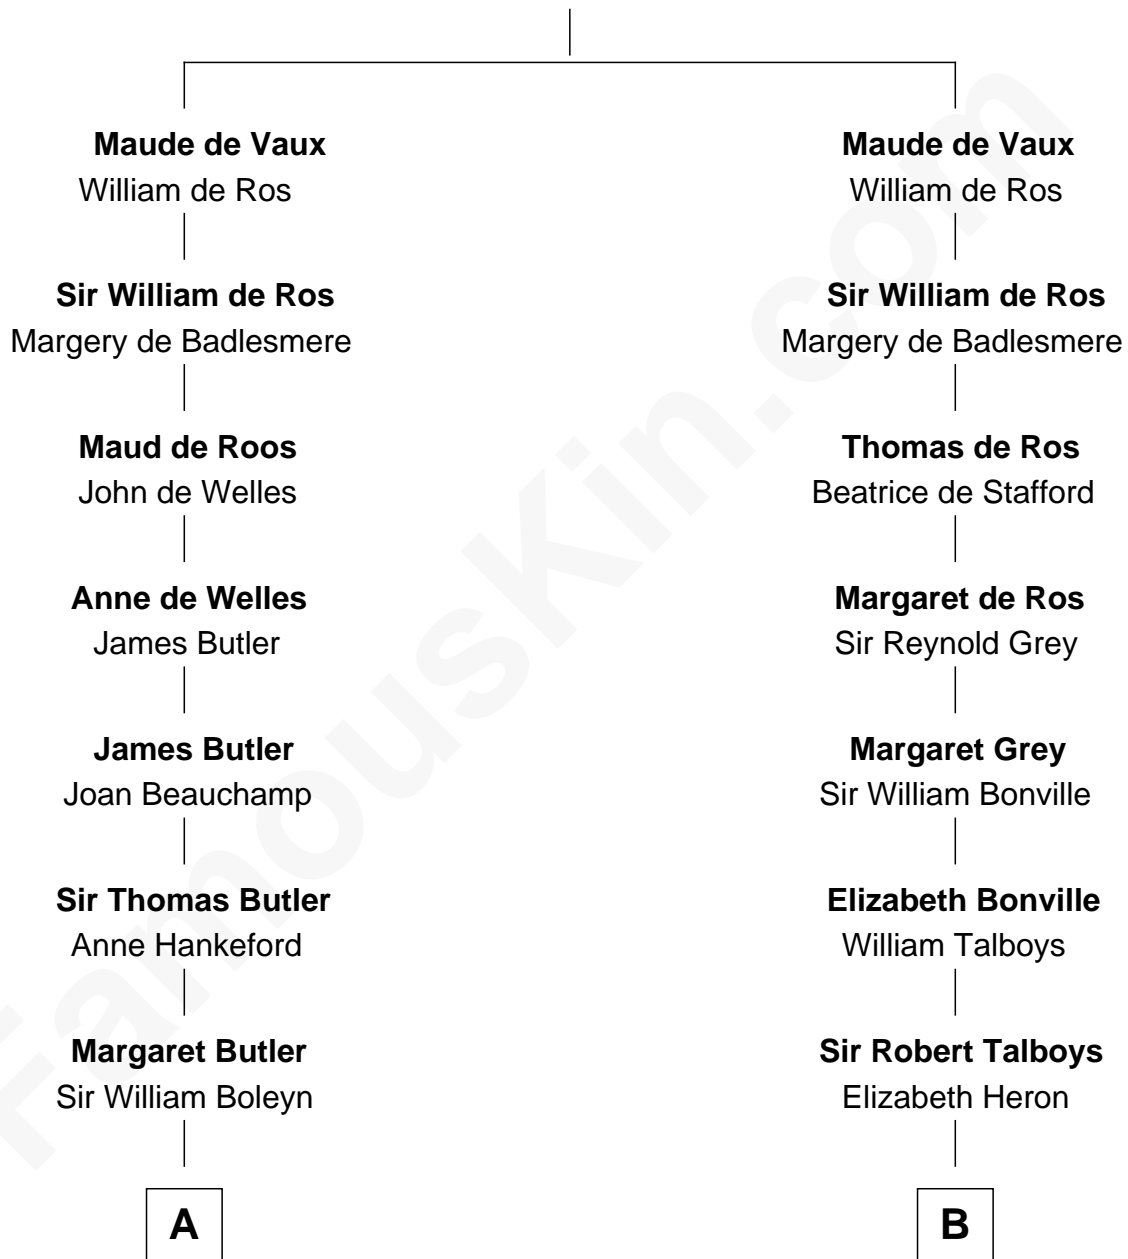

FamousKin.com Relationship Chart of

Princess Diana

Princess of Wales

21st cousin of

Thomas Pynchon

American Novelist

John de Vaux

C

Frederick Spencer

Adelaide Horatia Elizabeth Seymour

Charles Robert Spencer

Margaret Baring

Albert Edward John Spencer

Cynthia Elinor Beatrix Hamilton

Edward John Spencer

Frances Ruth Burke Roche