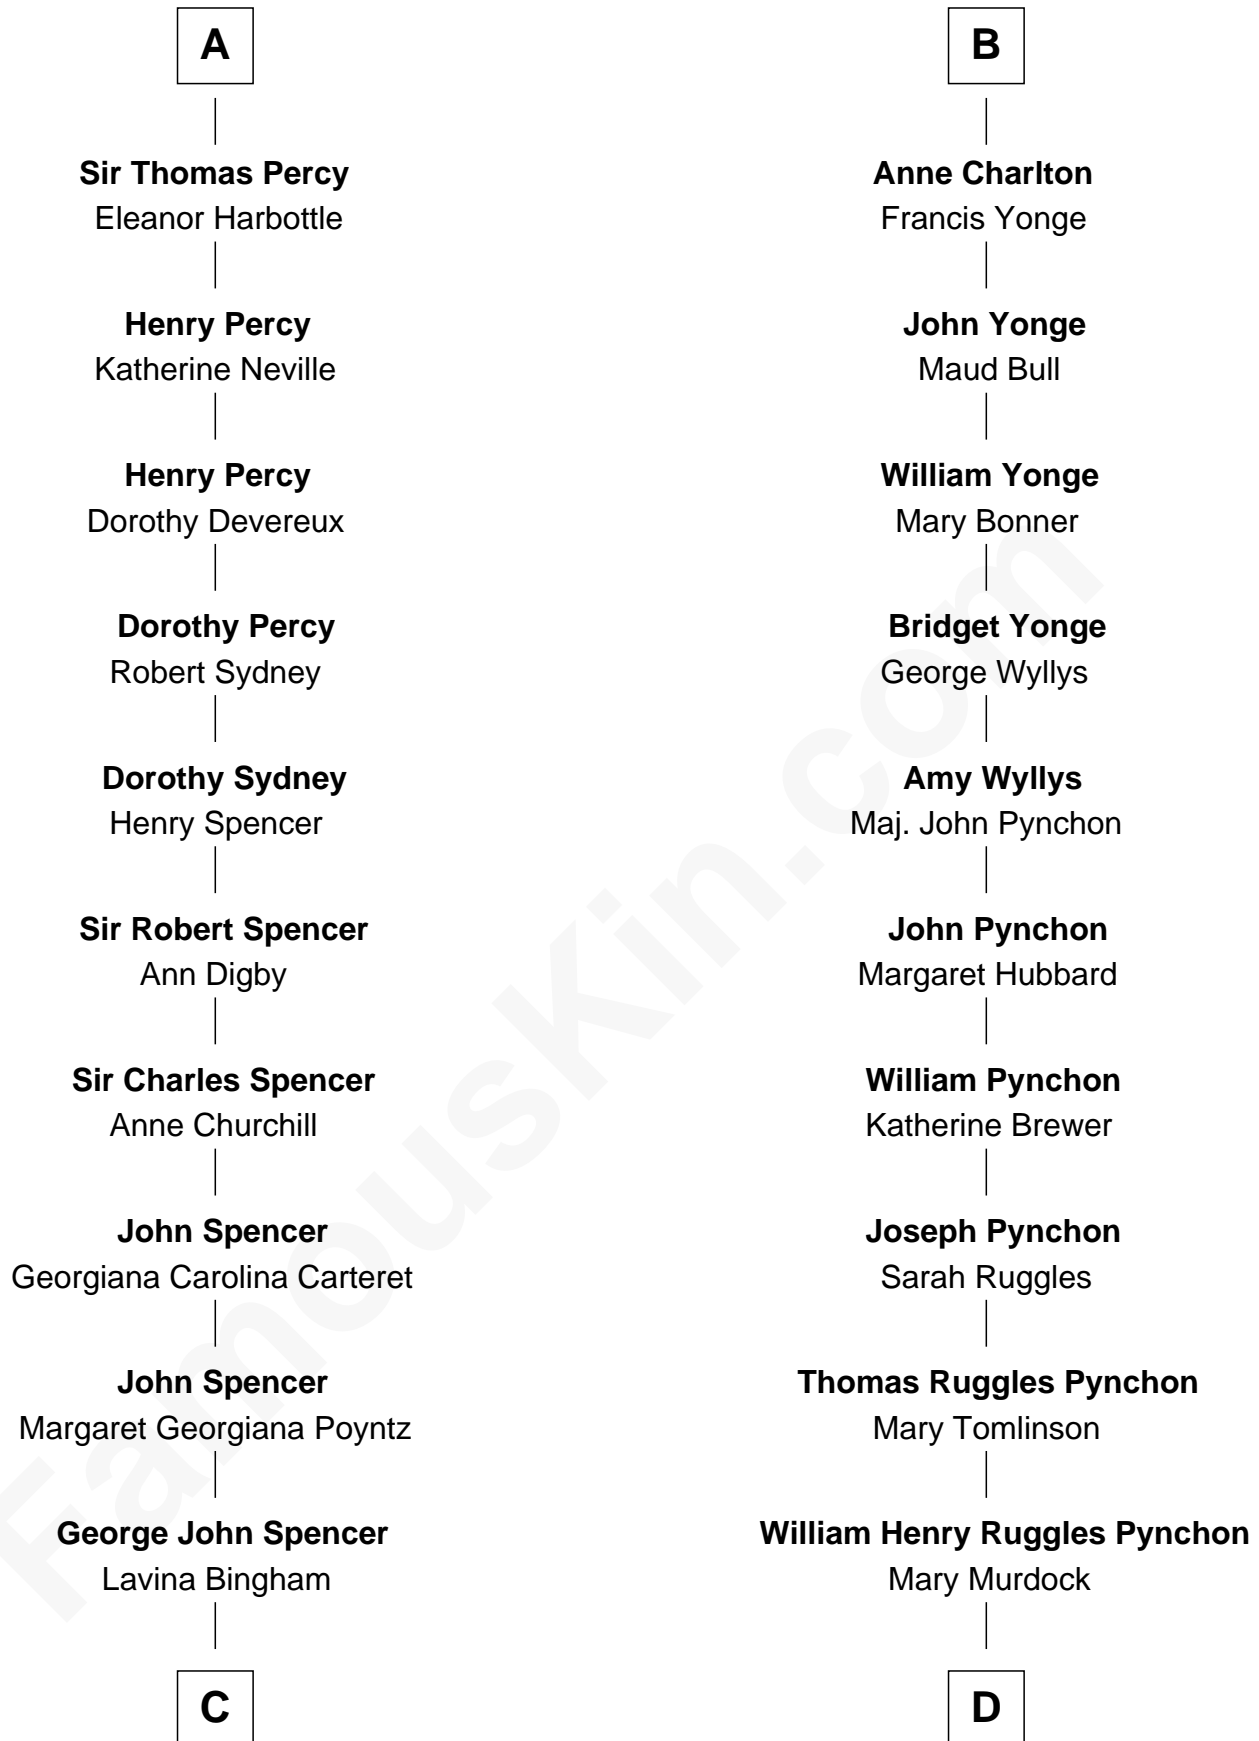

FamousKin.com Relationship Chart of

Princess Diana

Princess of Wales

20th cousin 1 time removed of

Thomas Pynchon

American Novelist

Sir Alan la Zouche

Eleanor de Segrave

C

Frederick Spencer
Adelaide Horatia Elizabeth Seymour

Charles Robert Spencer
Margaret Baring

Albert Edward John Spencer
Cynthia Elinor Beatrix Hamilton

Edward John Spencer
Frances Ruth Burke Roche

Princess Diana
Princess of Wales