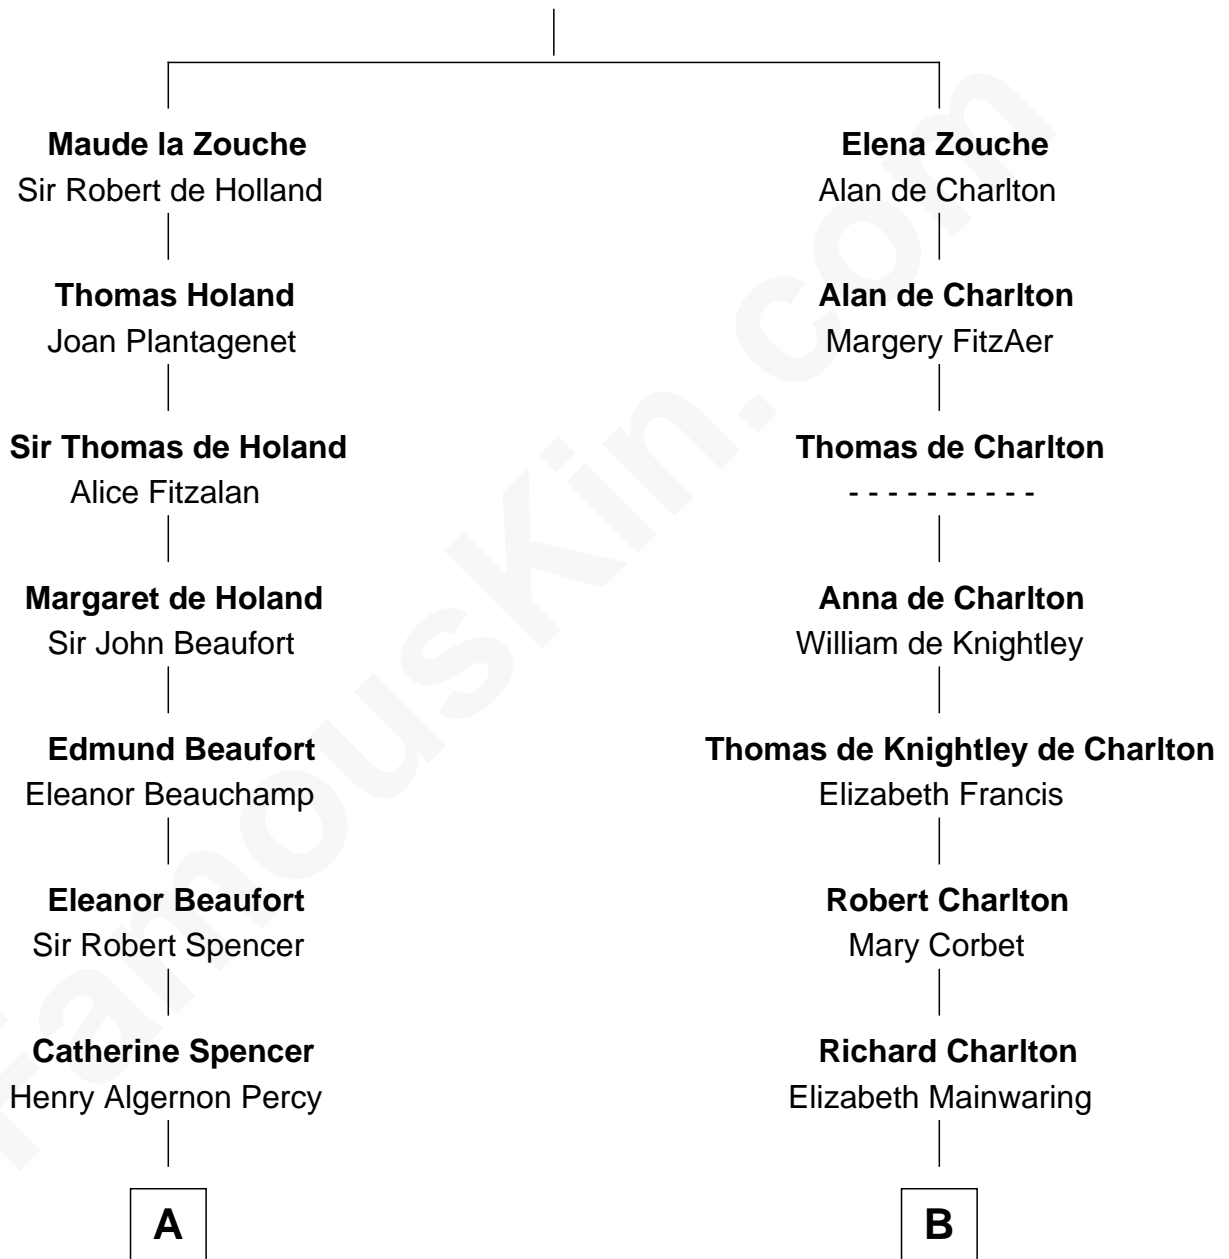

FamousKin.com Relationship Chart of

Princess Diana

Princess of Wales

20th cousin 1 time removed of

Thomas Pynchon

American Novelist

Sir Alan la Zouche

Eleanor de Segrave

C

Frederick Spencer
Adelaide Horatia Elizabeth Seymour

Charles Robert Spencer
Margaret Baring

Albert Edward John Spencer
Cynthia Elinor Beatrix Hamilton

Edward John Spencer
Frances Ruth Burke Roche

Princess Diana
Princess of Wales