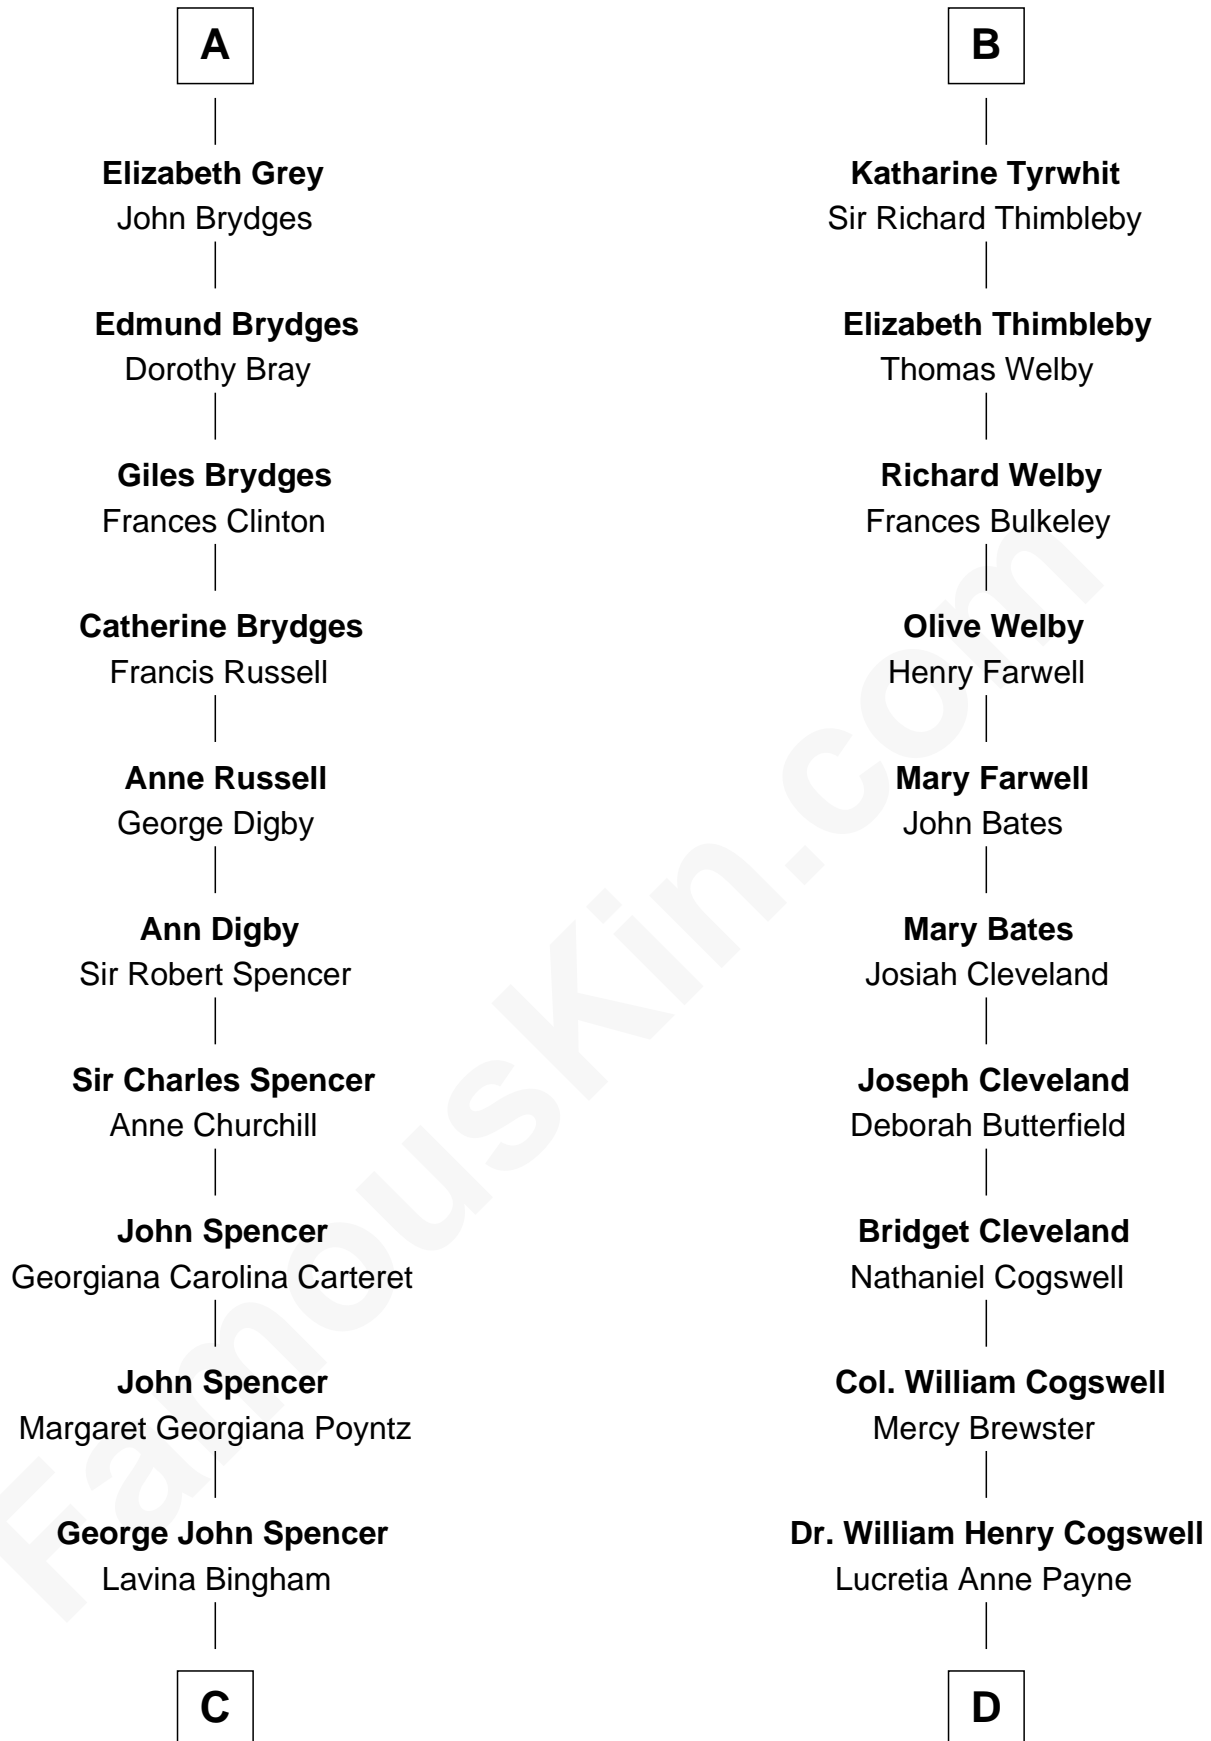

FamousKin.com Relationship Chart of

Princess Diana

Princess of Wales

20th cousin 1 time removed of

Thomas Pynchon

American Novelist

Sir John de Grey

Maud de Verdun

Sir Roger de Grey
Elizabeth de Hastings

Sir Reynold de Grey
Eleanor le Strange

Sir Reynold Grey
Margaret de Ros

Sir John Grey
Constance de Holand

Sir Edmund Grey
Katherine Percy

Anne Grey
Sir John Grey

Edmund Grey
Florence Hastings

A

Sir Roger de Grey
Elizabeth de Hastings

Sir Reynold de Grey
Eleanor le Strange

Sir Reynold Grey
Margaret de Ros

Margaret Grey
Sir William Bonville

Elizabeth Bonville
William Talboys

Sir Robert Talboys
Elizabeth Heron

Maud Talboys
Sir Robert Tyrwhit

B

C

Frederick Spencer

Adelaide Horatia Elizabeth Seymour

Charles Robert Spencer

Margaret Baring

Albert Edward John Spencer