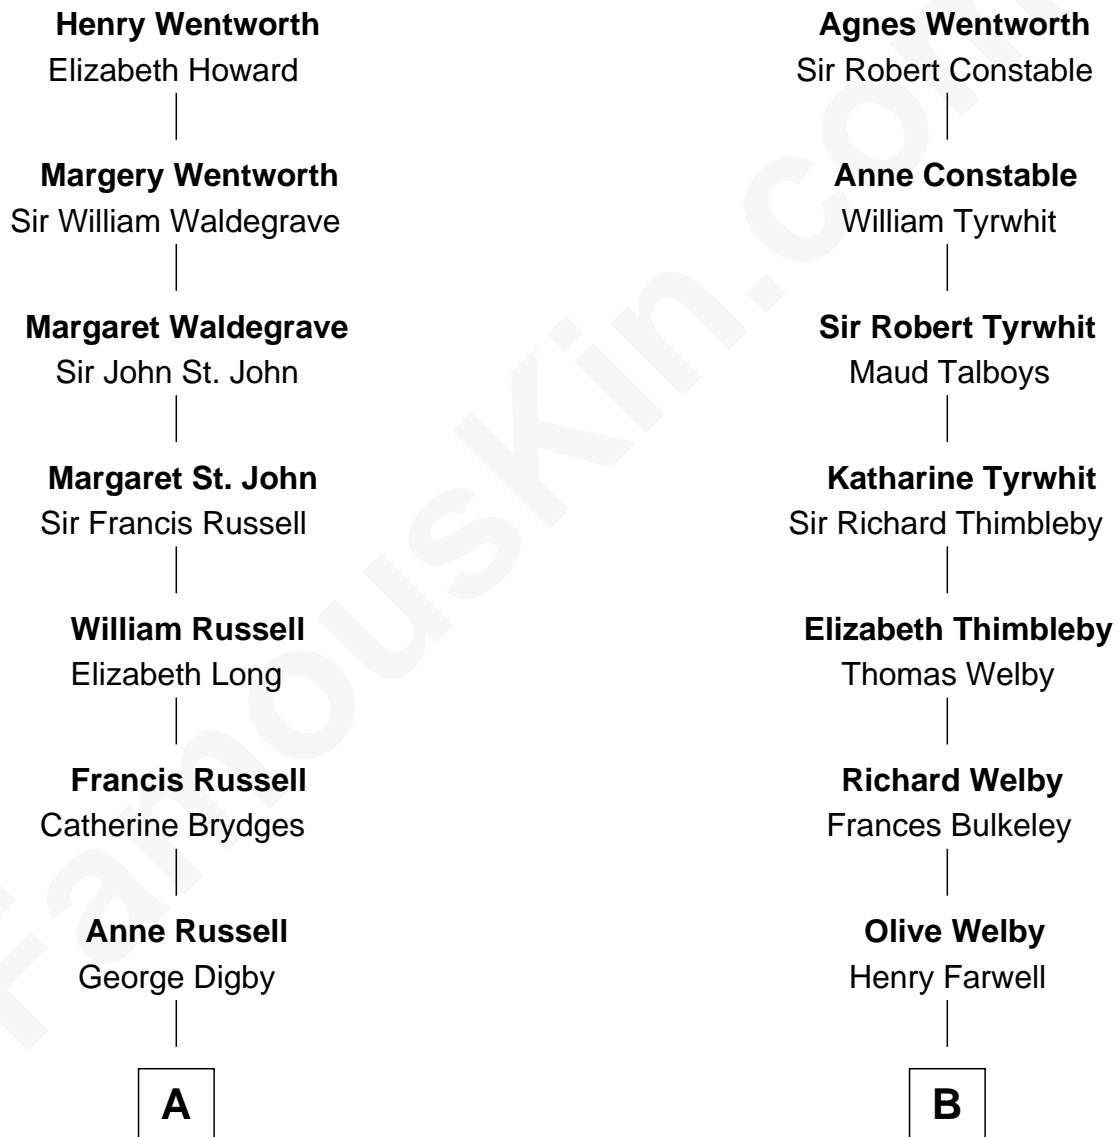

FamousKin.com Relationship Chart of

Princess Diana

Princess of Wales

16th cousin of

Thomas Pynchon

American Novelist

Sir Roger Wentworth

Margery Despencer

A

Ann Digby

Sir Robert Spencer

Sir Charles Spencer

Anne Churchill

John Spencer

Georgiana Carolina Carteret

John Spencer