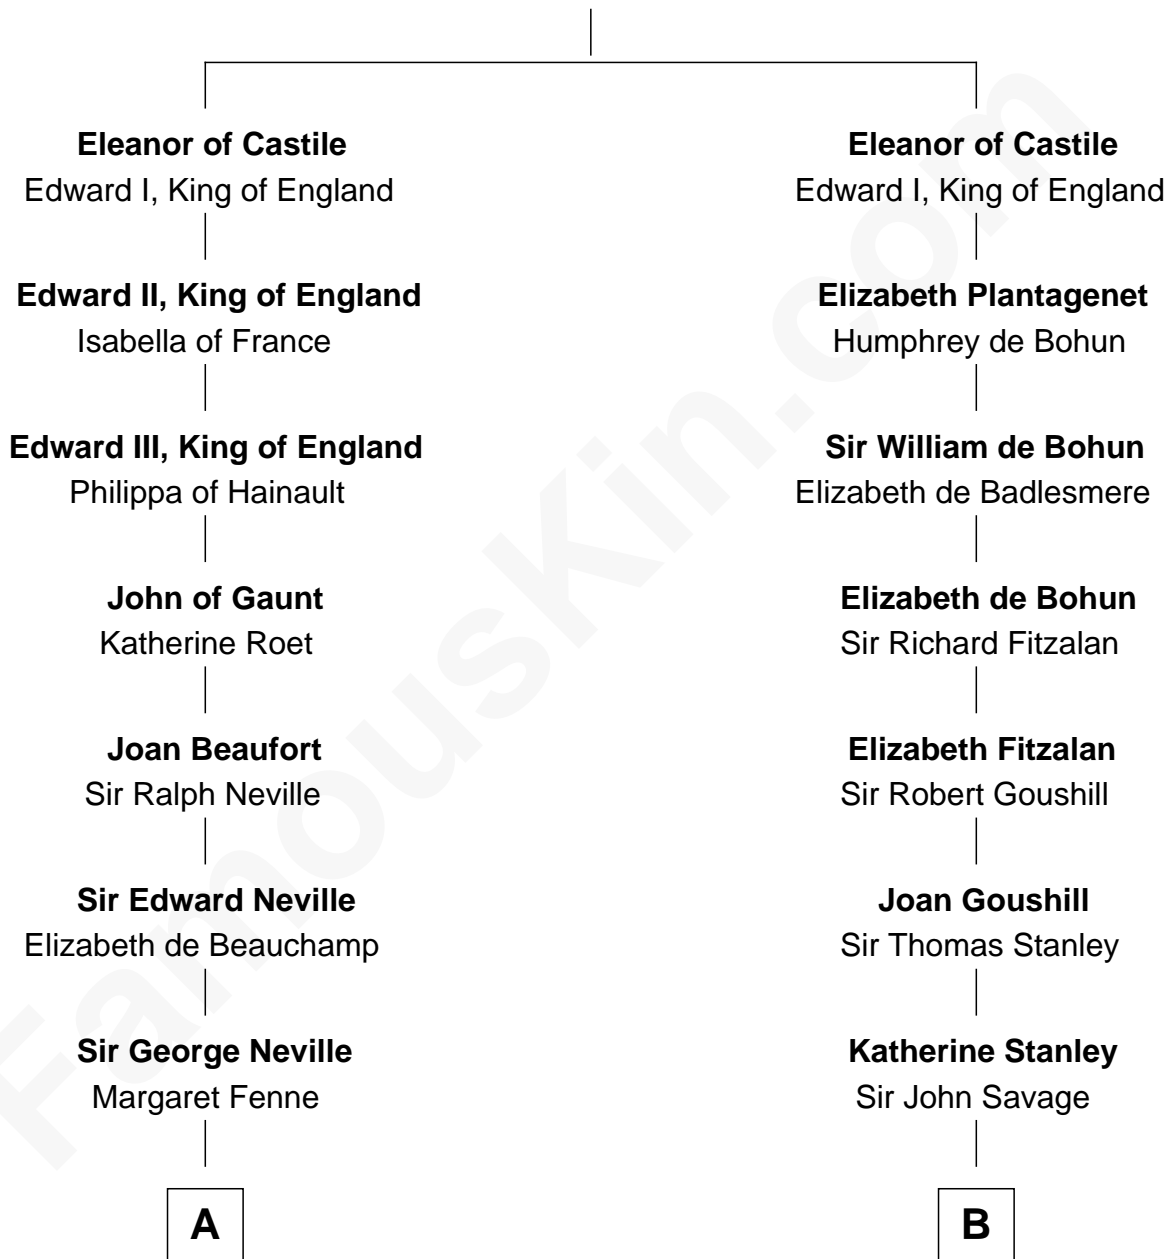

# FamousKin.com Relationship Chart of

**Princess Diana**

*Princess of Wales*

21st cousin of

**Thomas Pynchon**

*American Novelist*

**Ferdinand III, King of Castile**

Joanna of Ponthieu

**C**

**Frederick Spencer**

Adelaide Horatia Elizabeth Seymour

**Charles Robert Spencer**

Margaret Baring

**Albert Edward John Spencer**

Cynthia Elinor Beatrix Hamilton

**Edward John Spencer**

Frances Ruth Burke Roche

**Princess Diana**

*Princess of Wales*

**D**

**William Henry Ruggles Pynchon**

Mary Murdock

**William Lyon Pynchon**

Annie Payne Cogswell