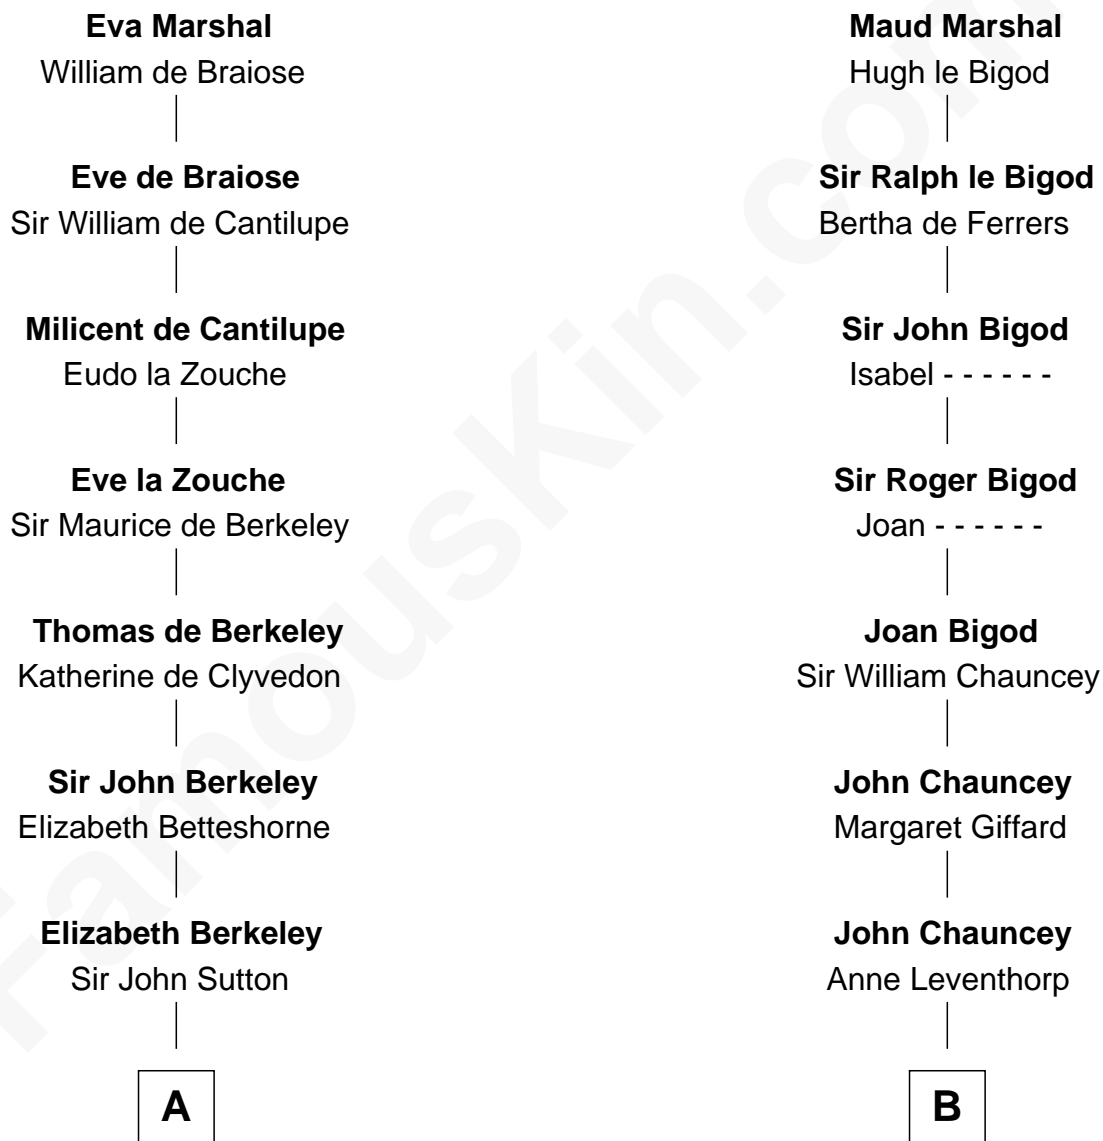

FamousKin.com Relationship Chart of

Princess Diana

Princess of Wales

21st cousin of

Thomas Pynchon

American Novelist

Sir William Marshal

Isabel de Clare

C

Adelaide Horatia Elizabeth Seymour

Frederick Spencer

Charles Robert Spencer

Margaret Baring

Albert Edward John Spencer

Cynthia Elinor Beatrix Hamilton

Edward John Spencer