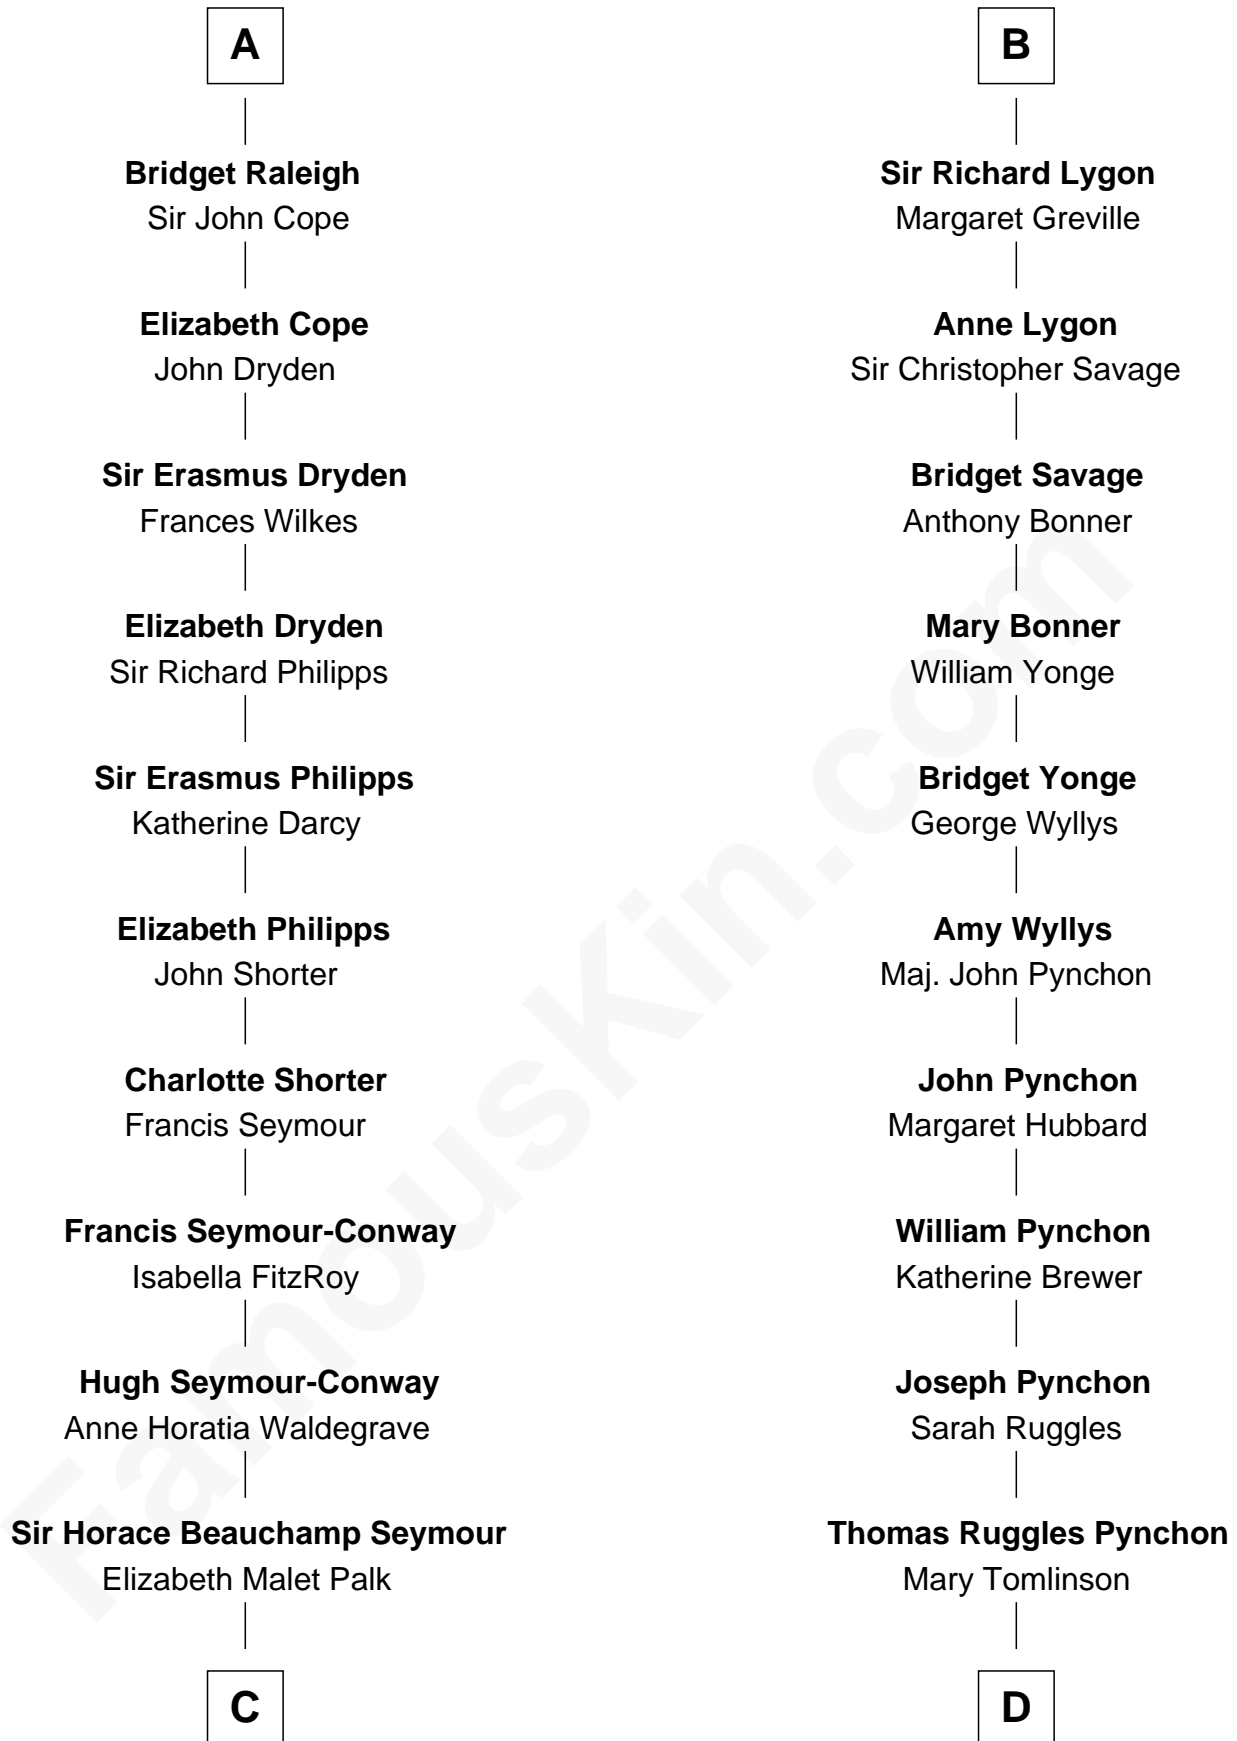

FamousKin.com Relationship Chart of

Princess Diana

Princess of Wales

21st cousin of

Thomas Pynchon

American Novelist

Sir William de Ferrers

Anne de Ferrers
Sir Edward le Despencer

Edward Despencer
Elizabeth Burghersh

Margaret Despencer
Robert de Ferrers

Phillippa Ferrers
Sir Thomas Greene

Elizabeth Greene
William Raleigh

Sir Edward Raleigh
Margaret Verney

Sir Edward Raleigh
Anne Chamberlayne

A

Anne de Ferrers
Sir Edward le Despencer

Edward Despencer
Elizabeth Burghersh

Margaret Despencer
Robert de Ferrers

Sir Edmund Ferrers
Ellen Roche

Margaret Ferrers
John de Beauchamp

Sir Richard de Beauchamp
Elizabeth Stafford

Anne de Beauchamp
Sir Richard Lygon

B

C

Adelaide Horatia Elizabeth Seymour

Frederick Spencer

Charles Robert Spencer

Margaret Baring

Albert Edward John Spencer