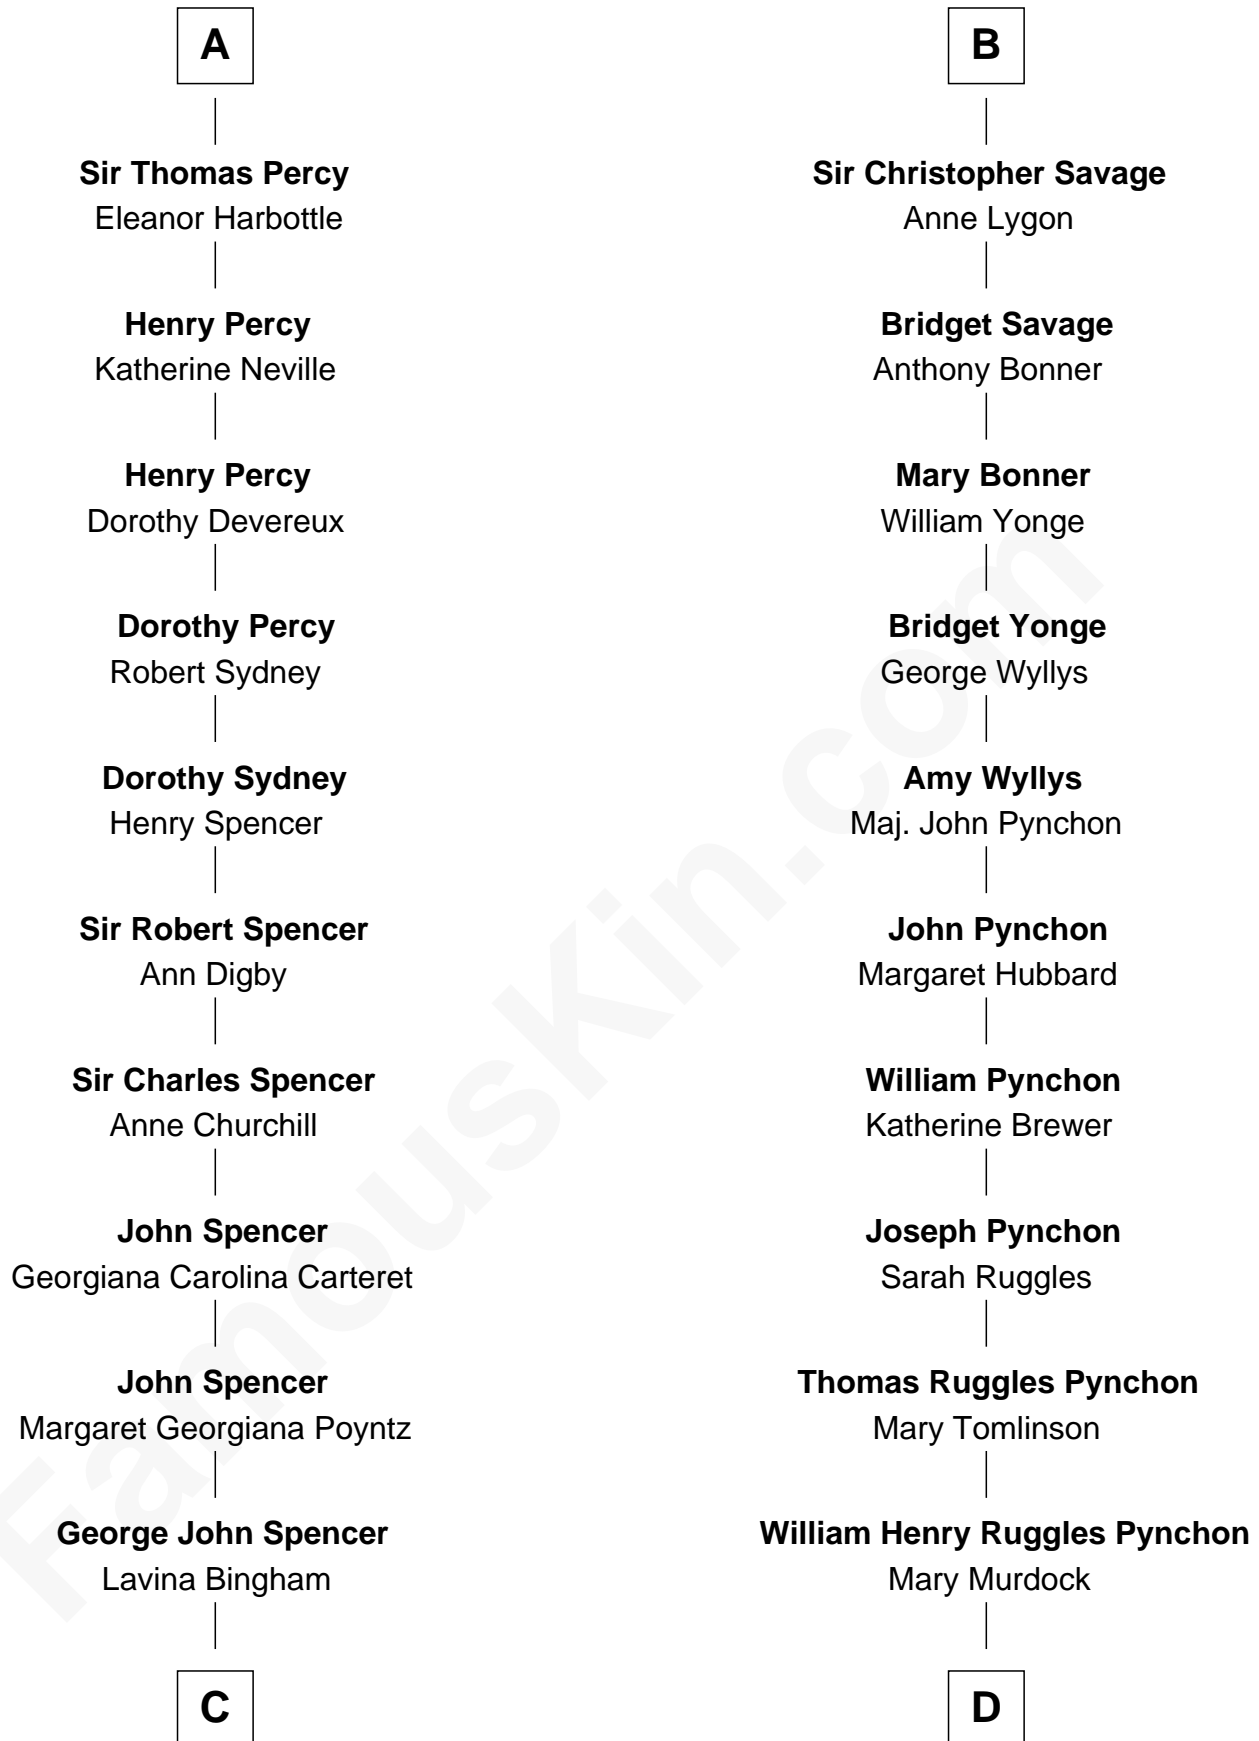

FamousKin.com Relationship Chart of

Princess Diana

Princess of Wales

20th cousin 1 time removed of

Thomas Pynchon

American Novelist

Richard Fitzalan

Alice de Saluzzo

C

Frederick Spencer
Adelaide Horatia Elizabeth Seymour

Charles Robert Spencer
Margaret Baring

Albert Edward John Spencer
Cynthia Elinor Beatrix Hamilton

Edward John Spencer
Frances Ruth Burke Roche

Princess Diana
Princess of Wales