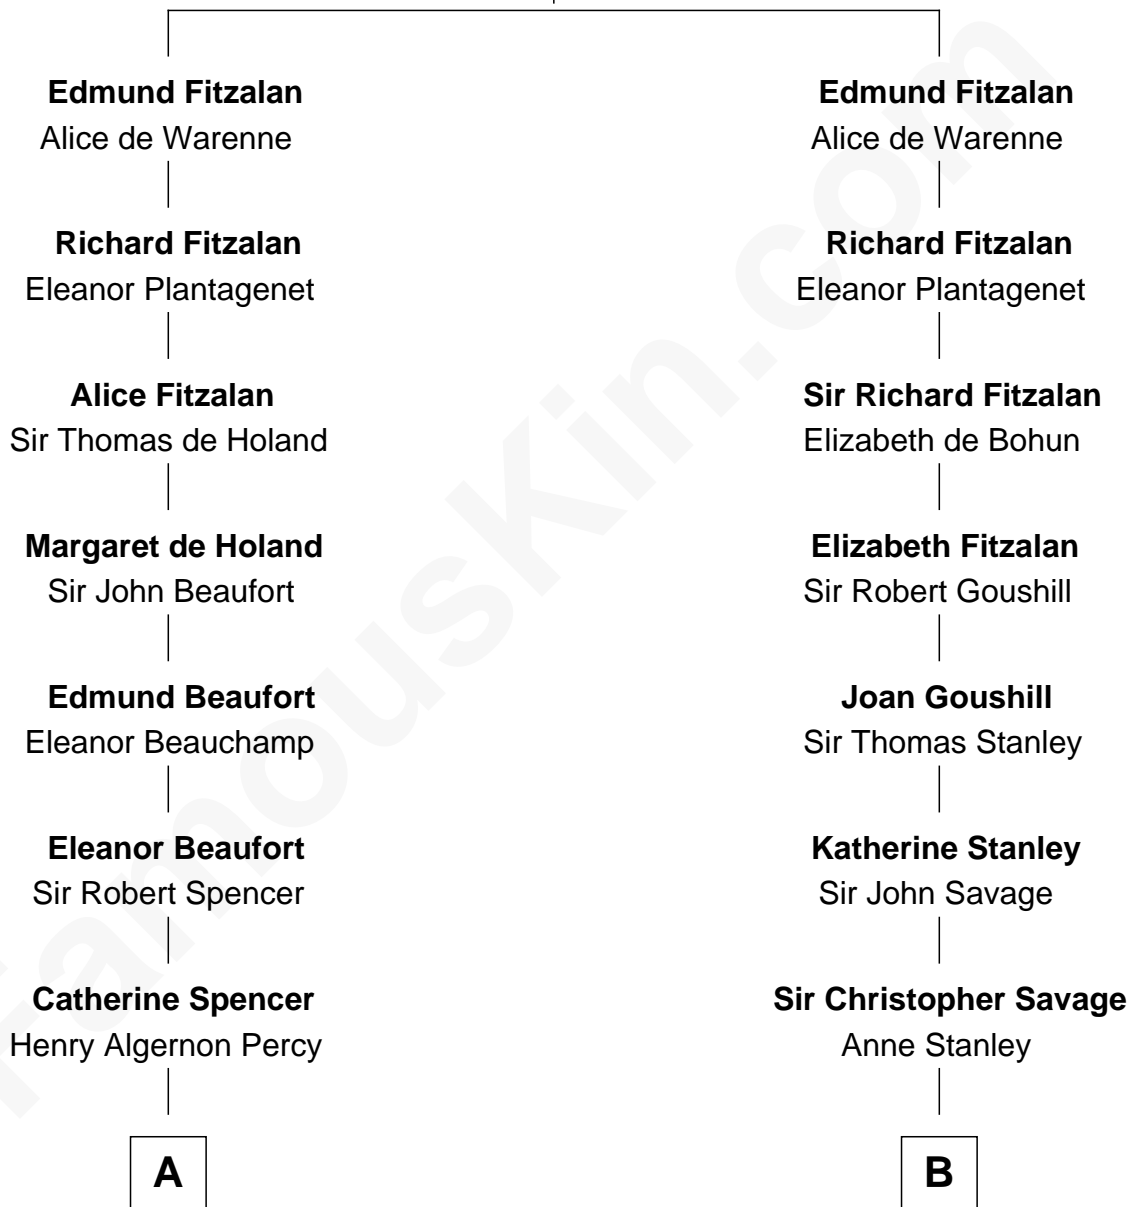

FamousKin.com Relationship Chart of

Princess Diana

Princess of Wales

20th cousin 1 time removed of

Thomas Pynchon

American Novelist

Richard Fitzalan

Alice de Saluzzo

C

Frederick Spencer
Adelaide Horatia Elizabeth Seymour

Charles Robert Spencer
Margaret Baring

Albert Edward John Spencer
Cynthia Elinor Beatrix Hamilton

Edward John Spencer
Frances Ruth Burke Roche

Princess Diana
Princess of Wales