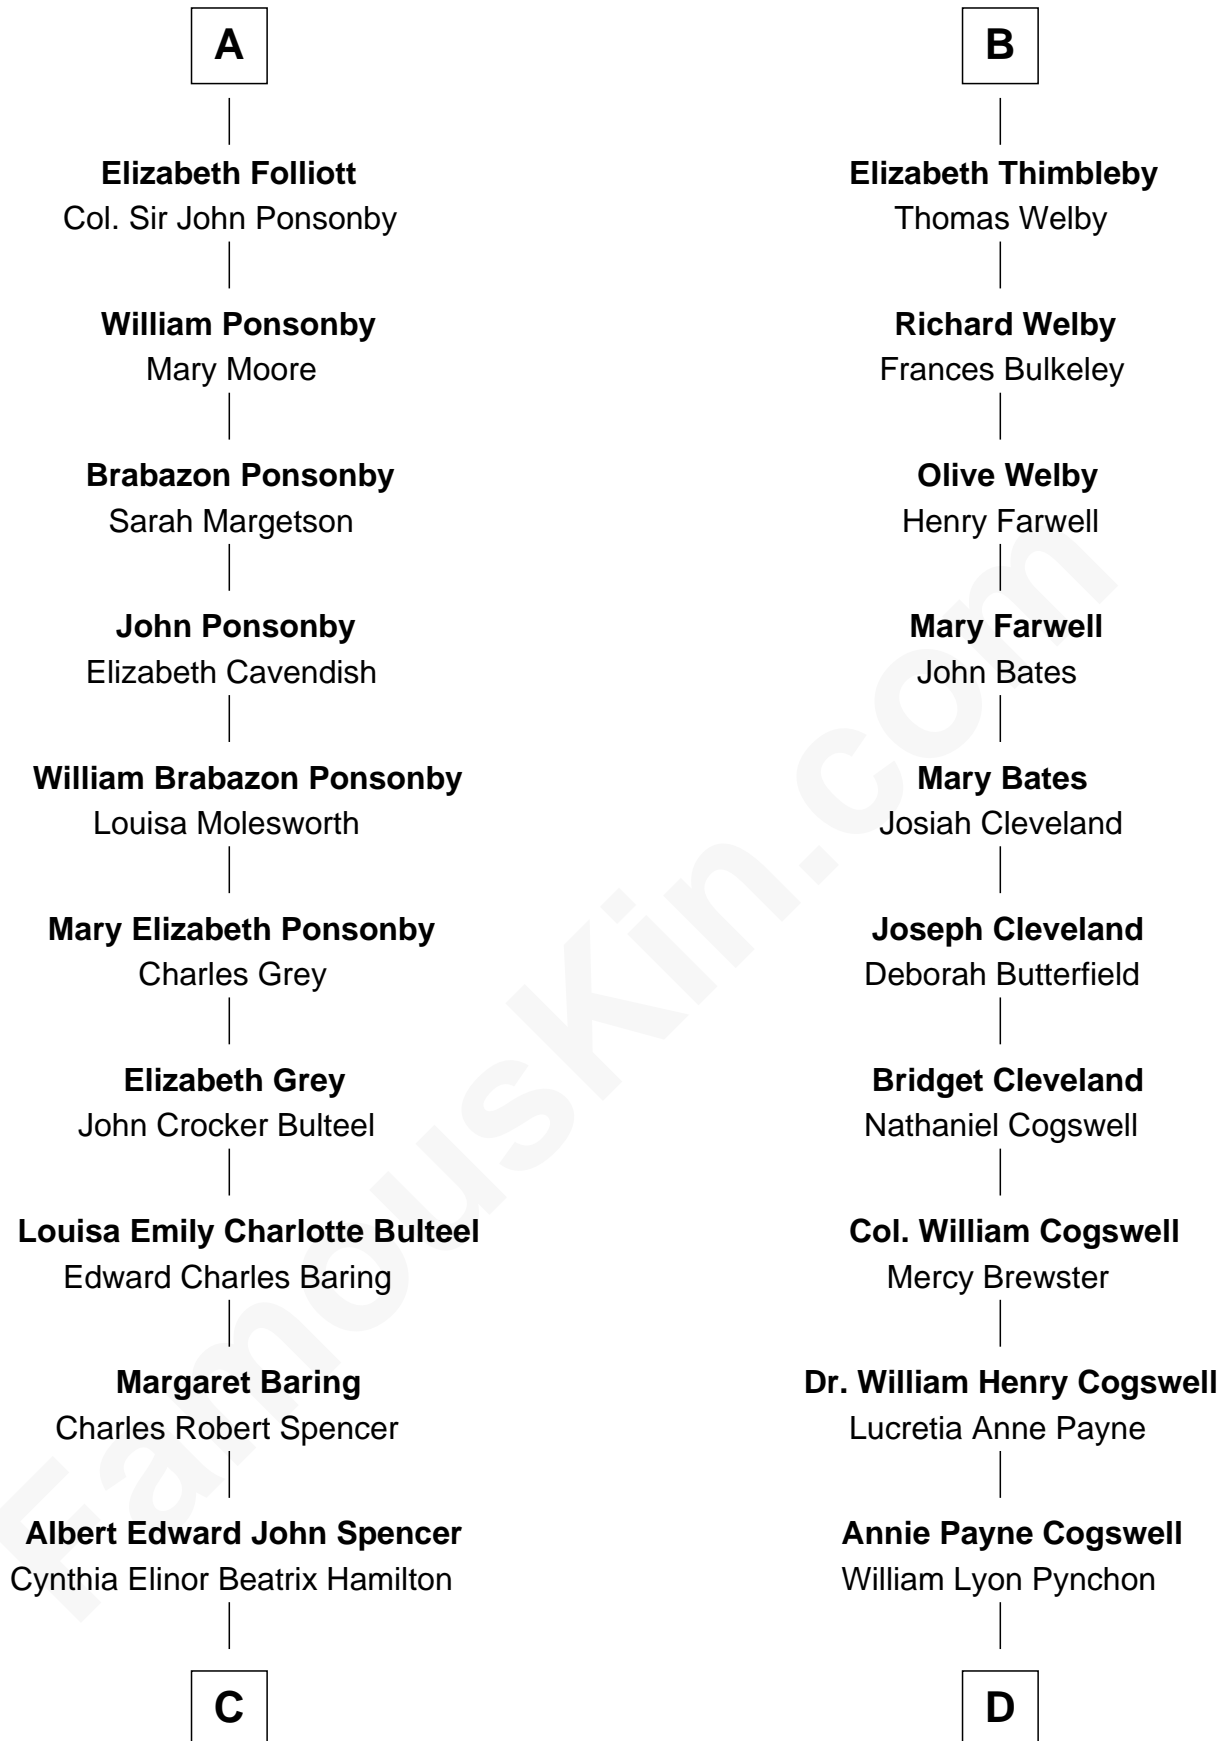

FamousKin.com Relationship Chart of

Princess Diana

Princess of Wales

18th cousin 1 time removed of

Thomas Pynchon

American Novelist

John de Mowbray
Elizabeth de Segrave

Sir Thomas Mowbray

William Lygon

Katherine Lygon

Thomas Foliot

Henry Foliott

Anne Strode

A

Joan de Mowbray

Sir Thomas Grey

Maud Grey

Sir Robert Ogle

Anne Ogle

Sir William Heron

Elizabeth Heron

Sir John Heron

Elizabeth Heron

Sir Robert Talboys

Maud Talboys

Sir Robert Tyrwhit

Katharine Tyrwhit

Sir Richard Thimbleby

B

C

Edward John Spencer
Frances Ruth Burke Roche

Princess Diana
Princess of Wales