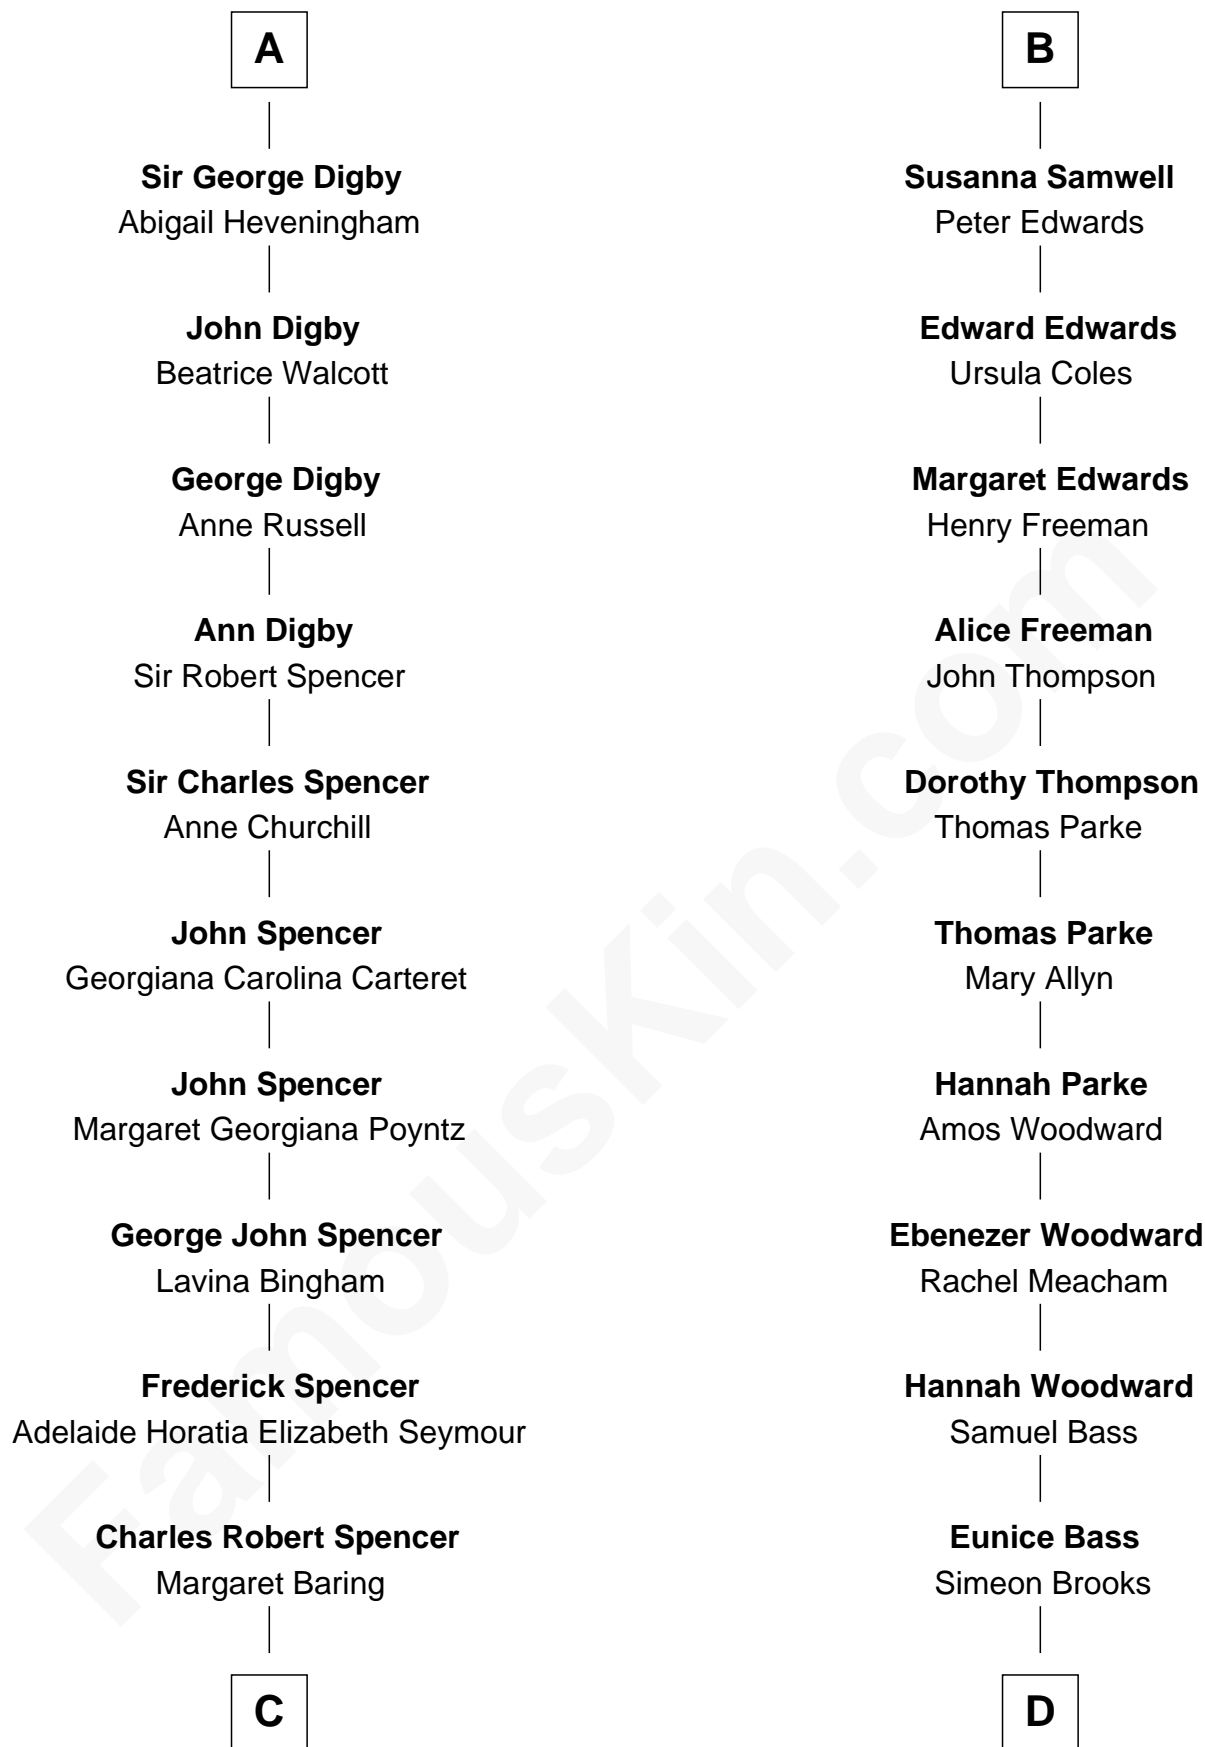

FamousKin.com
Relationship Chart of
Princess Diana
Princess of Wales

18th cousin 1 time removed of
Philip Danforth Armour
Founder of Armour & Company

C

Albert Edward John Spencer
Cynthia Elinor Beatrix Hamilton

Edward John Spencer
Frances Ruth Burke Roche

Princess Diana
Princess of Wales

D

Juliana Ann Brooks
Danforth Armour

Philip Danforth Armour
Founder of Armour & Company

FamousKin.com