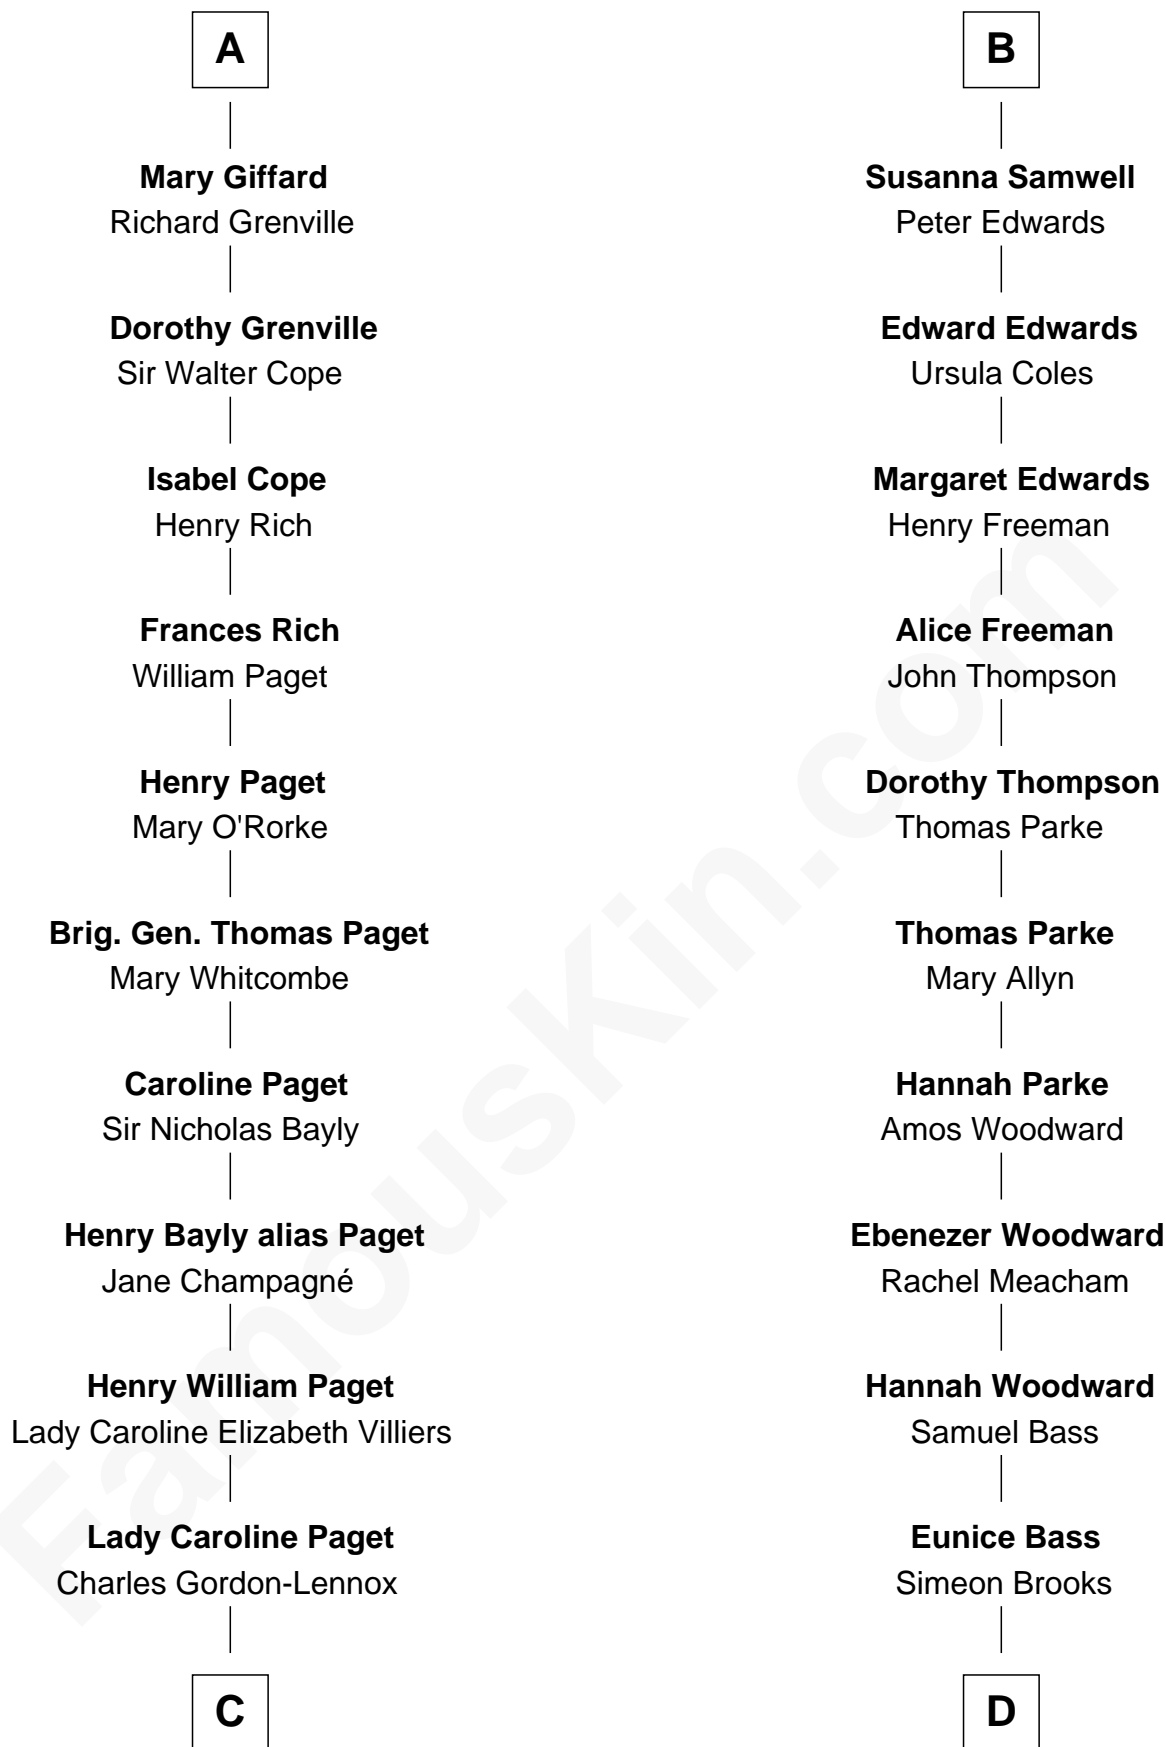

FamousKin.com
Relationship Chart of
Princess Diana
Princess of Wales

18th cousin 3 times removed of
Philip Danforth Armour
Founder of Armour & Company

C

Cecilia Catherine Gordon-Lennox

Charles George Bingham

Rosalind Cecilia Caroline Bingham

James Albert Edward Hamilton

Cynthia Elinor Beatrix Hamilton

Albert Edward John Spencer

Edward John Spencer

Frances Ruth Burke Roche

Princess Diana

Princess of Wales