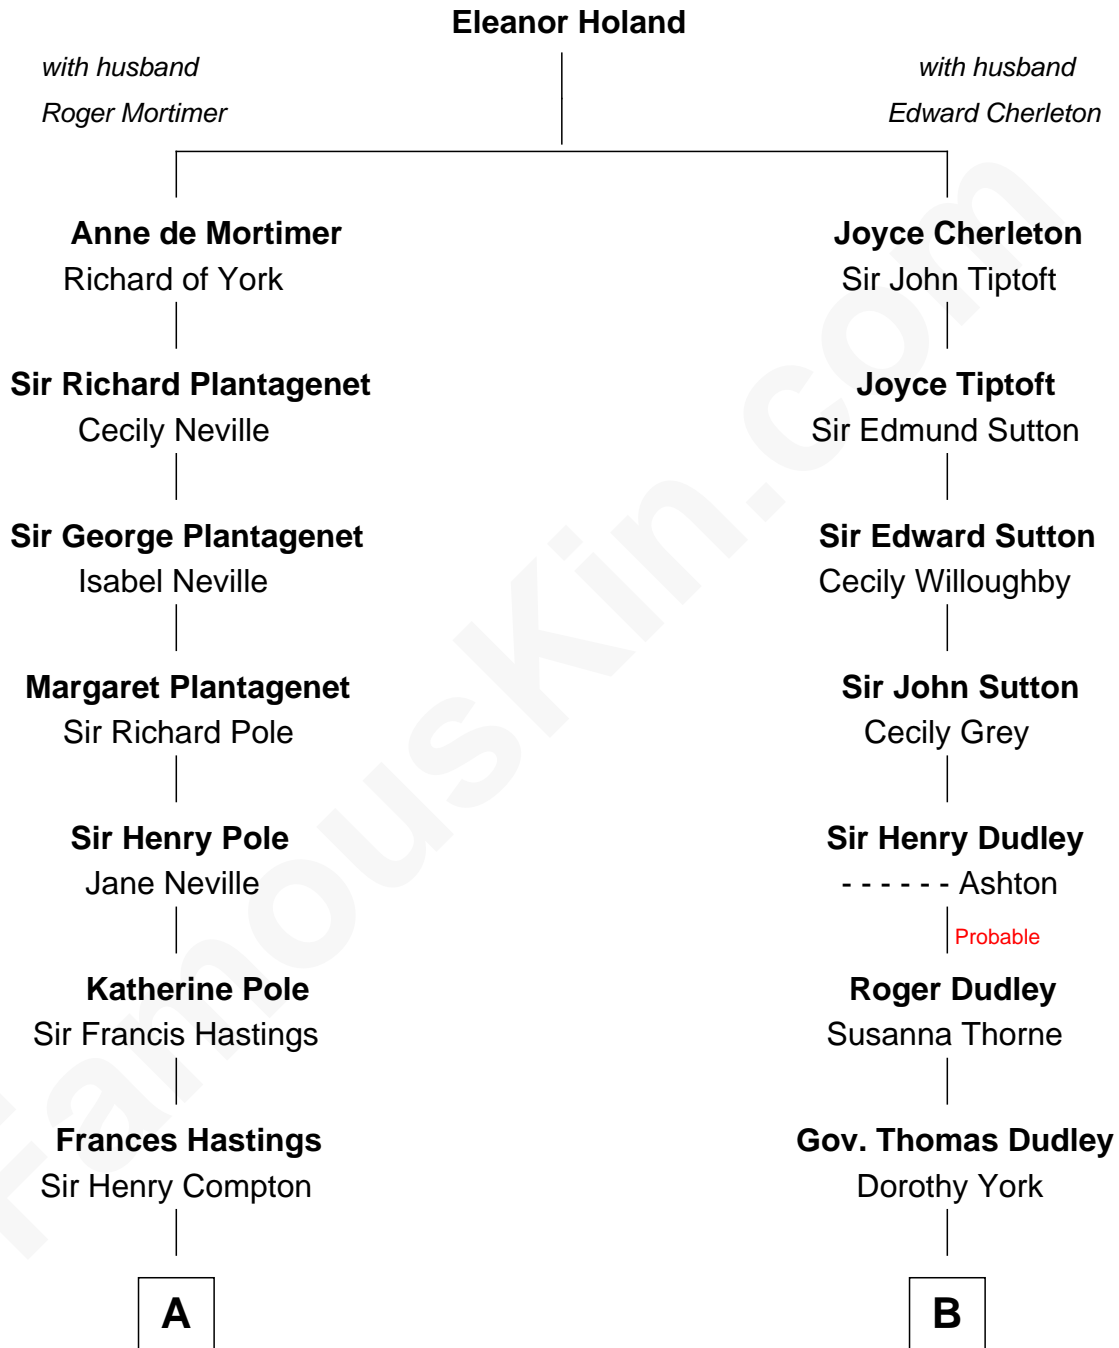

# FamousKin.com Relationship Chart of

**Princess Diana**

*Princess of Wales*

18th cousin 1 time removed of

**Paget Brewster**

*TV Actress*

**C**  
|  
**Edward John Spencer**  
Frances Ruth Burke Roche  
|  
**Princess Diana**  
*Princess of Wales*

**D**  
|  
**Joan Ryerson**  
George Washington Wales Brewster  
|  
**Galen Brewster**  
Hathaway Tew  
|  
**Paget Brewster**  
*TV Actress*

FamousKin.com