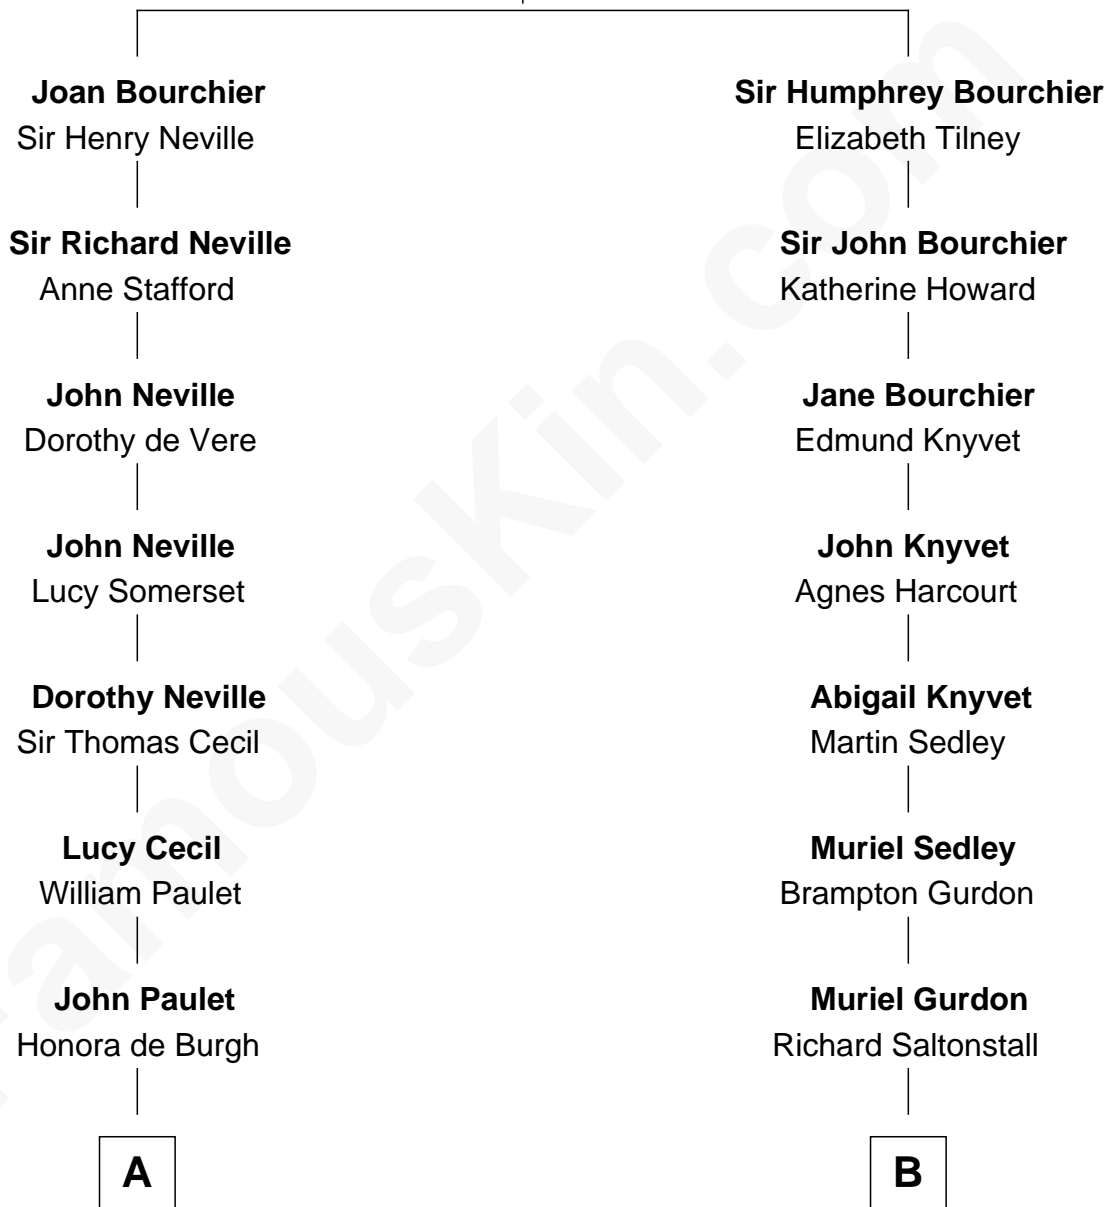

FamousKin.com Relationship Chart of

Princess Diana

Princess of Wales

17th cousin 2 times removed of

Paget Brewster

TV Actress

Sir John Bouchier

Margaret Berners

C

Joan Ryerson

George Washington Wales Brewster

Galen Brewster

Hathaway Tew

Paget Brewster

TV Actress

FamousKin.com