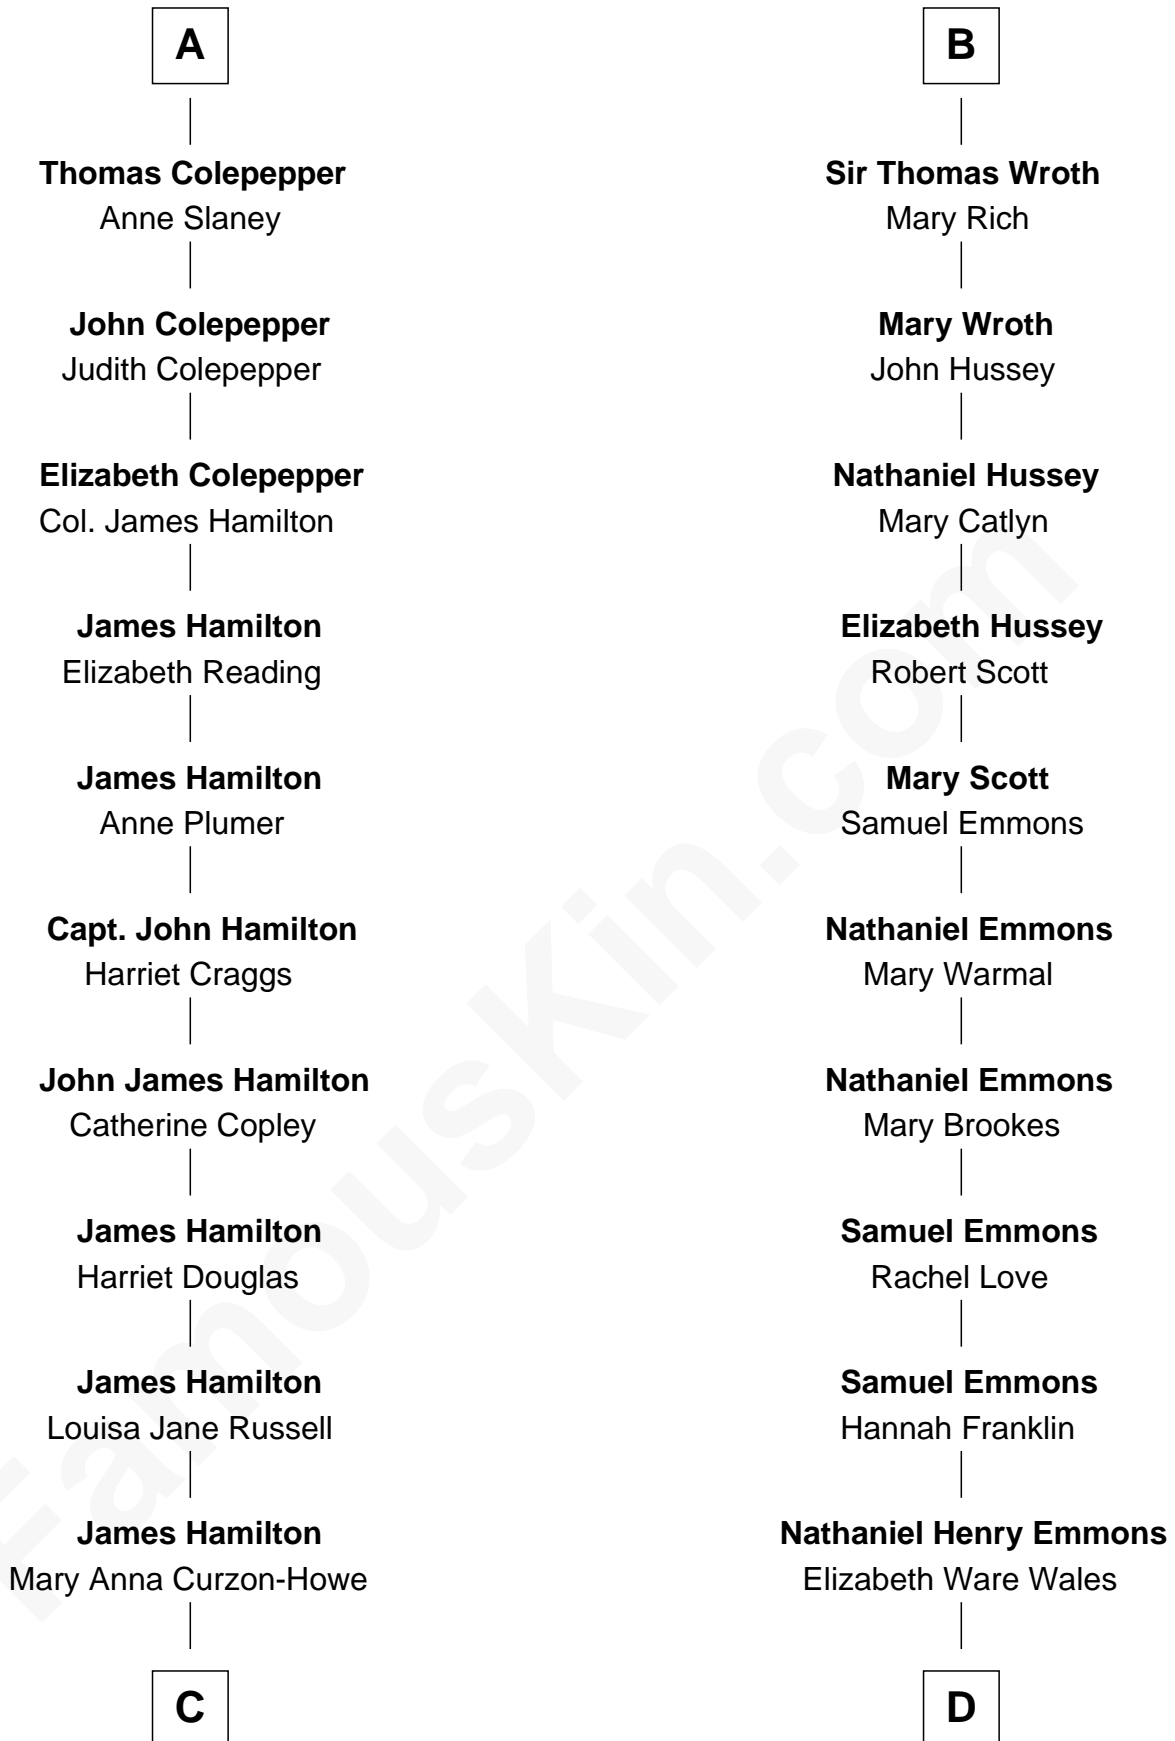

FamousKin.com Relationship Chart of

Princess Diana

Princess of Wales

20th cousin 1 time removed of

Paget Brewster

TV Actress

Sir Roger Lewknor

Katherine Bardolf

C

James Albert Edward Hamilton
Rosalind Cecilia Caroline Bingham

Cynthia Elinor Beatrix Hamilton
Albert Edward John Spencer

Edward John Spencer
Frances Ruth Burke Roche

Princess Diana
Princess of Wales

D

Ann Wales Emmons
Benjamin Brewster

Dr. George Washington Wales Brewster
Ellen Mackenzie Hodge

George Washington Wales Brewster
Joan Ryerson

Galen Brewster
Hathaway Tew

Paget Brewster
TV Actress