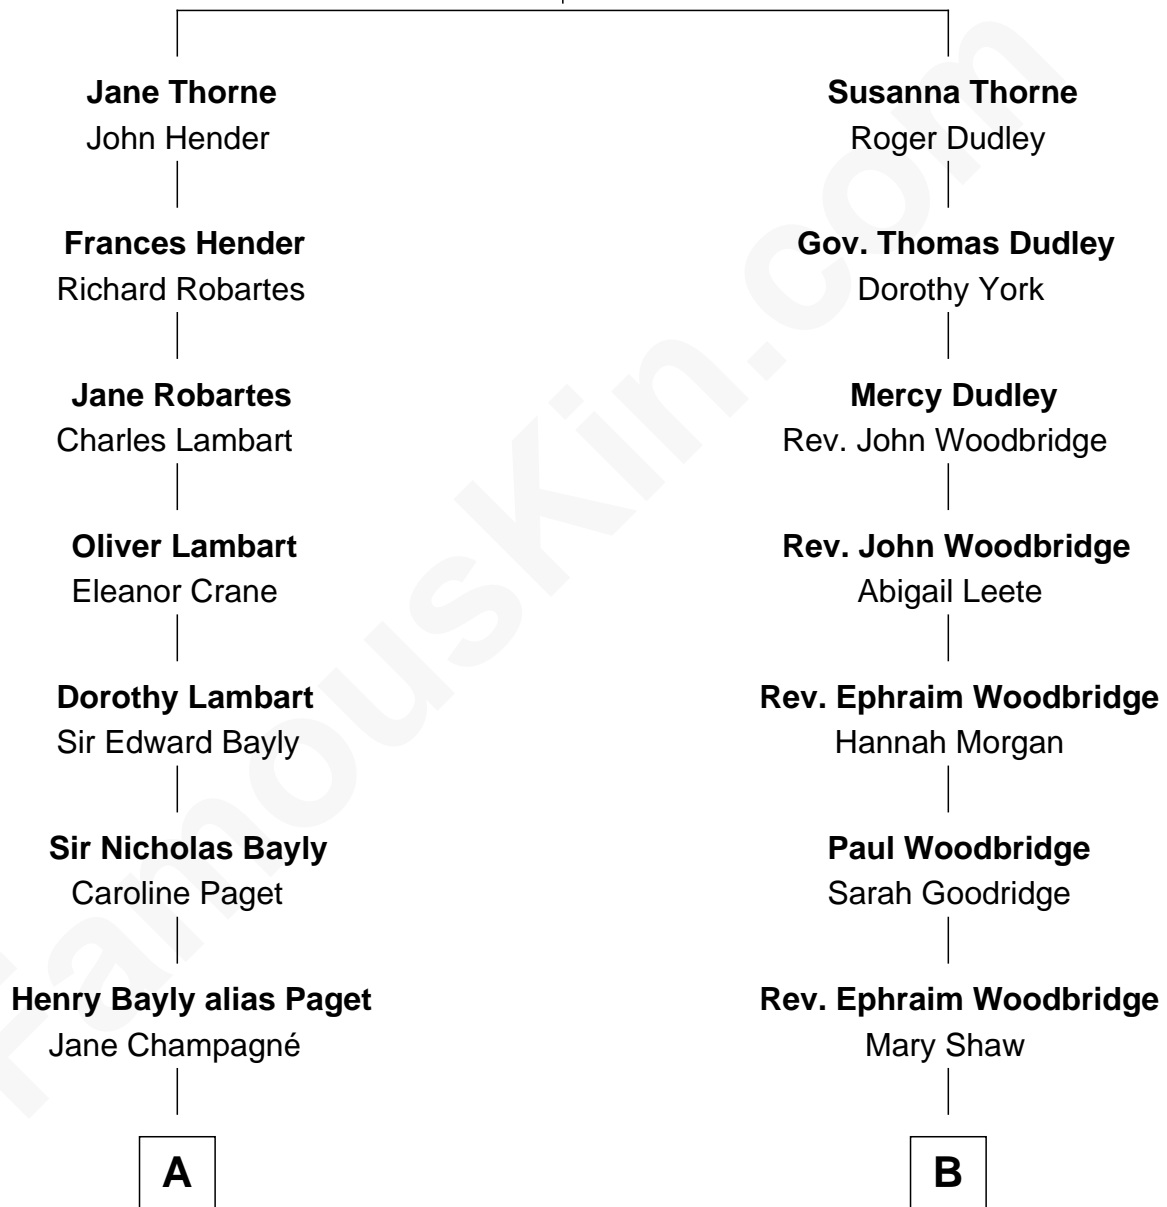

# FamousKin.com Relationship Chart of

**Princess Diana**

*Princess of Wales*

13th cousin 1 time removed of

**Paget Brewster**

*TV Actress*

**Thomas Thorne**

Mary Purefoy

**A**

**Henry William Paget**  
Lady Caroline Elizabeth Villiers

**Lady Caroline Paget**  
Charles Gordon-Lennox

**Cecilia Catherine Gordon-Lennox**  
Charles George Bingham

**Rosalind Cecilia Caroline Bingham**  
James Albert Edward Hamilton

**Cynthia Elinor Beatrix Hamilton**  
Albert Edward John Spencer

**Edward John Spencer**  
Frances Ruth Burke Roche

**Princess Diana**  
*Princess of Wales*

**B**

**Nathaniel Shaw Woodbridge**  
Elizabeth Mumford