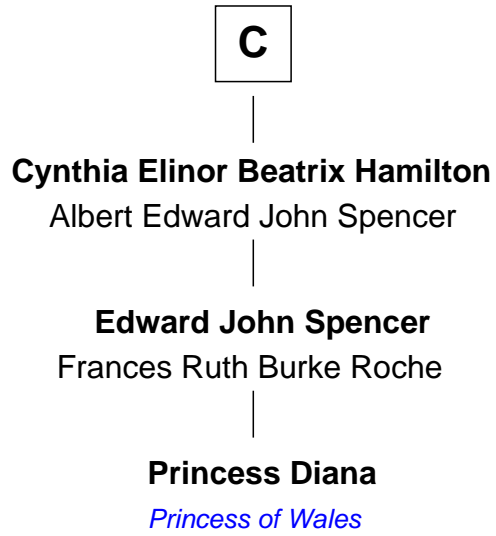

# FamousKin.com Relationship Chart of

**Princess Diana**

*Princess of Wales*

19th cousin of

**Paget Brewster**

*TV Actress*

**Thomas Stonor**

Joan de la Pole