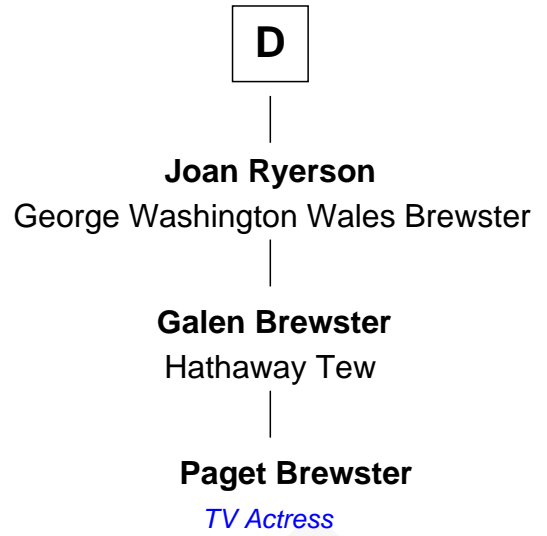

# FamousKin.com Relationship Chart of

**Princess Diana**

*Princess of Wales*

19th cousin of

**Paget Brewster**

*TV Actress*

**Thomas Stonor**

Joan de la Pole