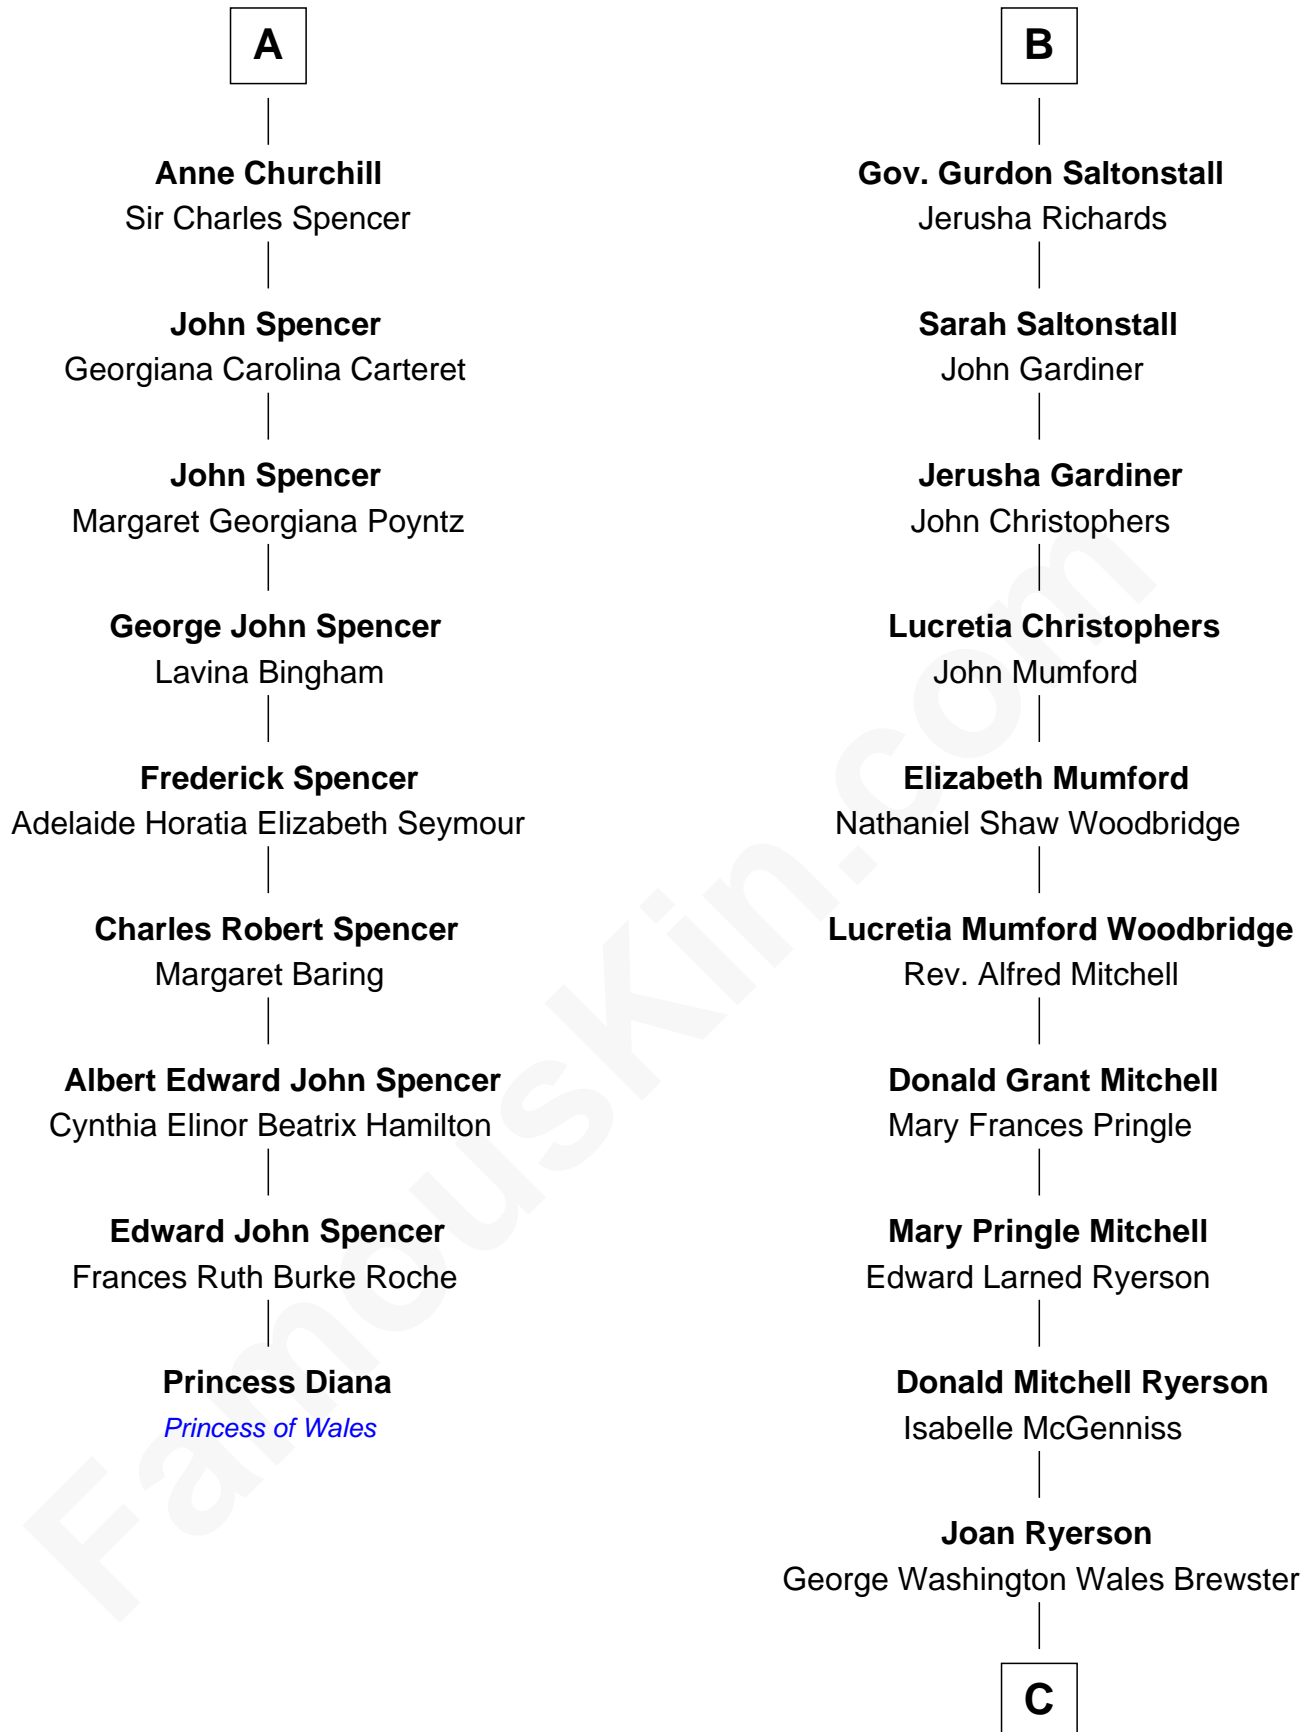

# FamousKin.com Relationship Chart of

**Princess Diana**

*Princess of Wales*

15th cousin 3 times removed of

**Paget Brewster**

*TV Actress*

**C**

**Galen Brewster**  
Hathaway Tew

**Paget Brewster**  
*TV Actress*

FamousKin.com