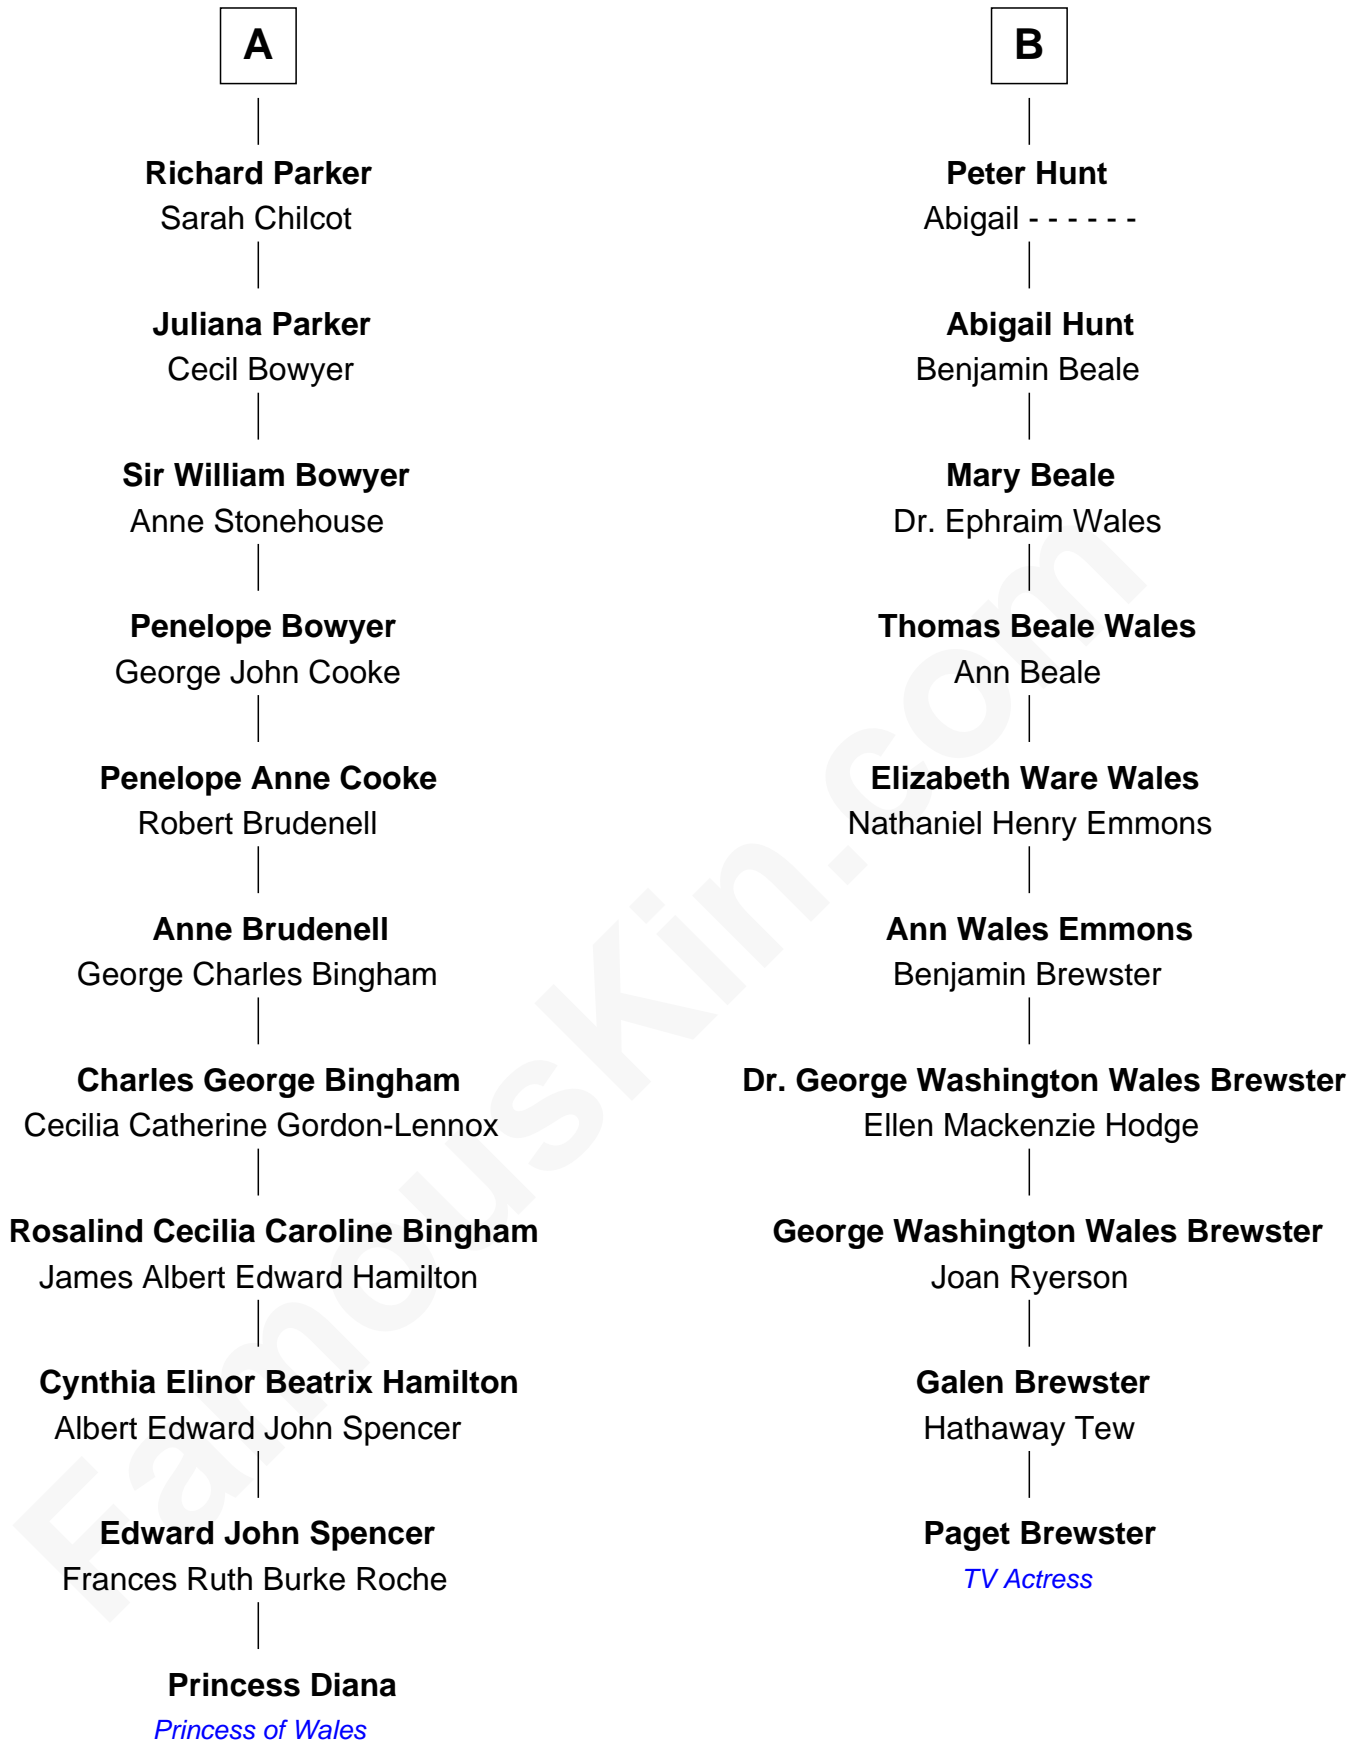

FamousKin.com Relationship Chart of

Princess Diana

Princess of Wales

16th cousin 1 time removed of

Paget Brewster

TV Actress

Sir William Brandon

Elizabeth Wingfield

Paget Brewster photo by [Jonathan Reilly](#) ([CC BY-SA 2.0](#))