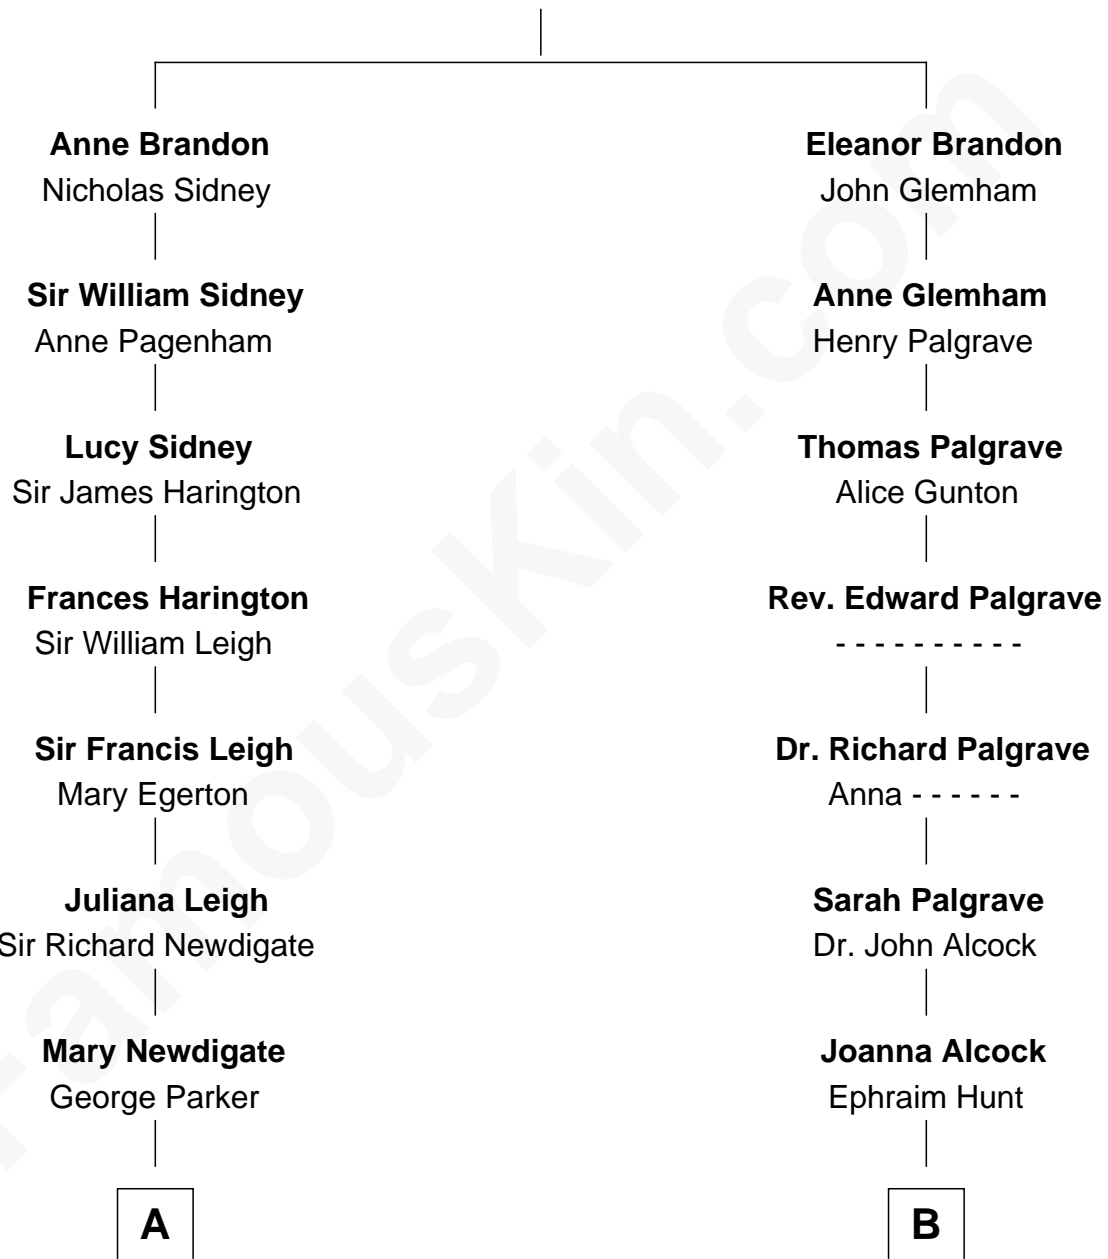

FamousKin.com Relationship Chart of

Princess Diana

Princess of Wales

16th cousin 1 time removed of

Paget Brewster

TV Actress

Sir William Brandon

Elizabeth Wingfield

Paget Brewster photo by [Jonathan Reilly](#) ([CC BY-SA 2.0](#))