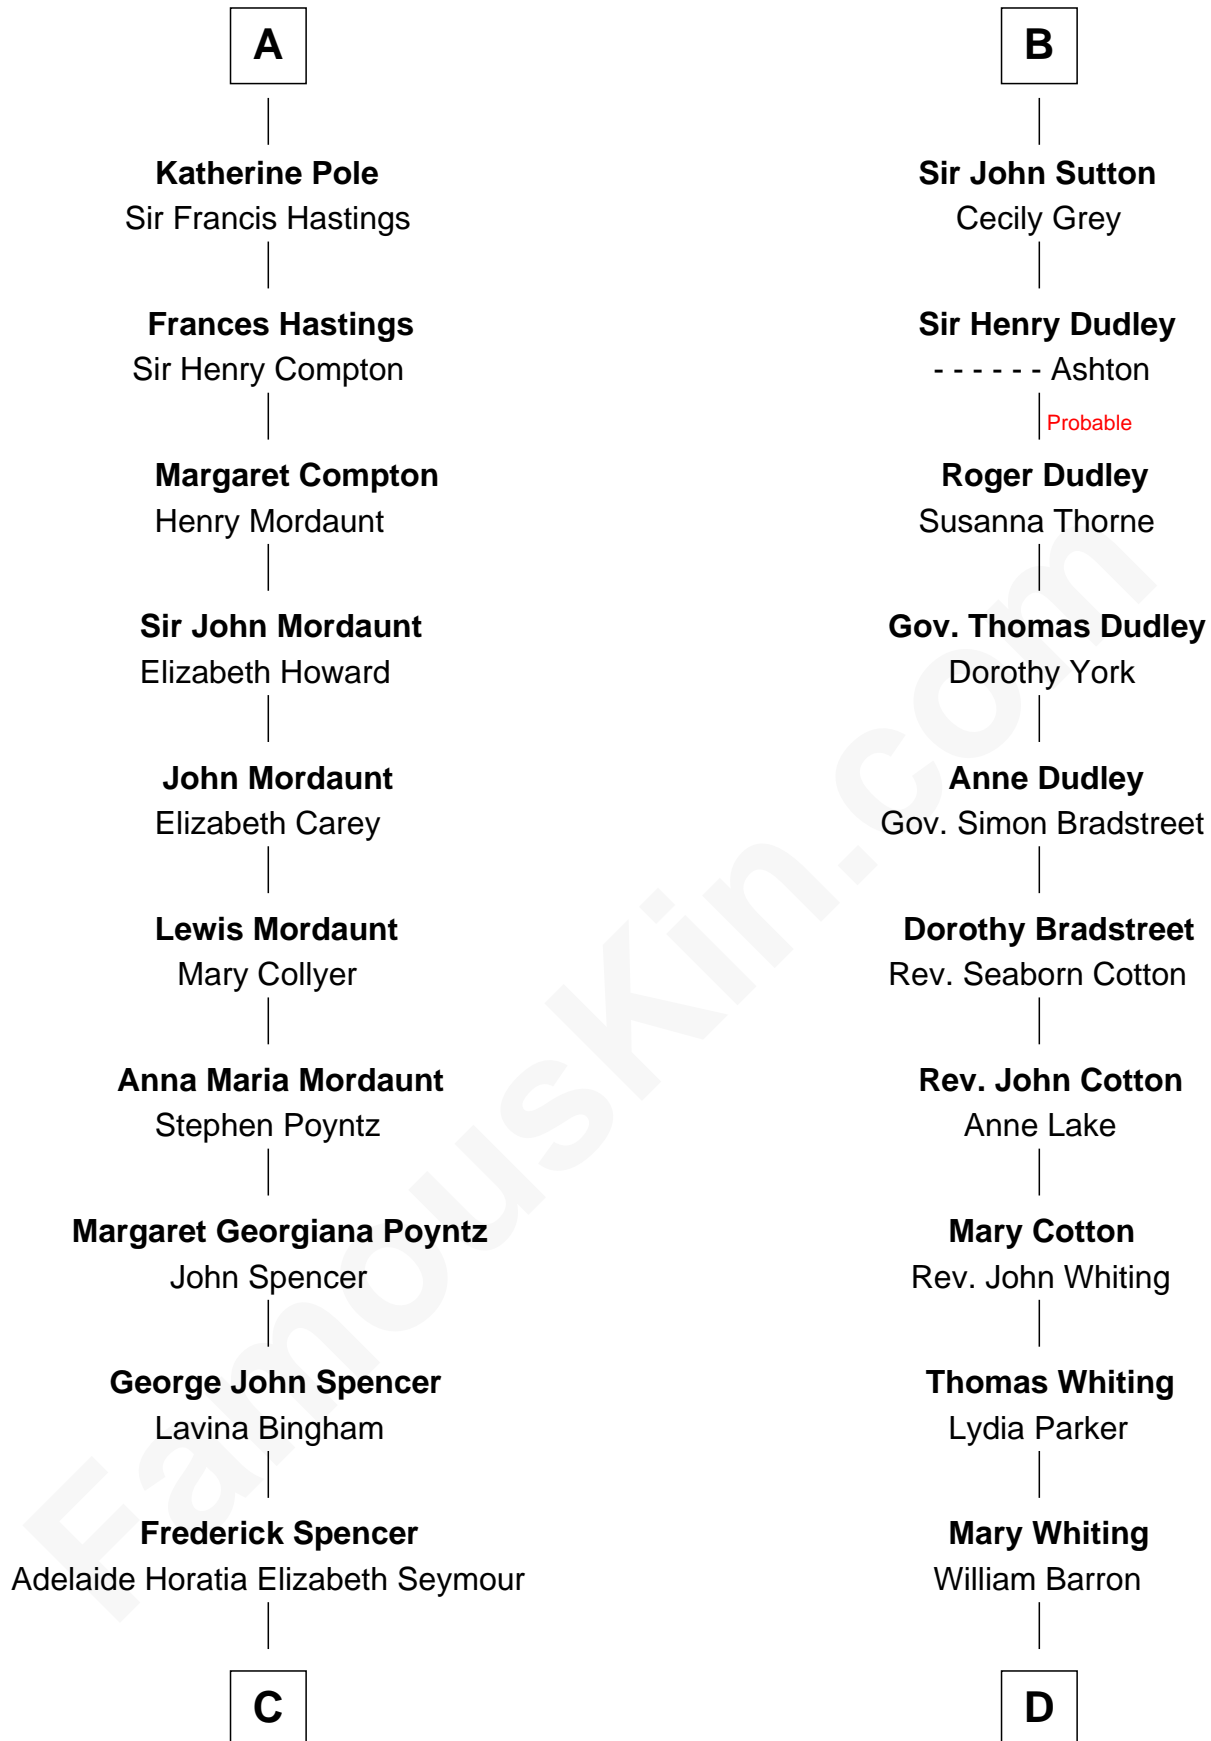

FamousKin.com Relationship Chart of

Princess Diana

Princess of Wales

20th cousin of

James Sherman

27th U.S. Vice-President

FamousKin.com