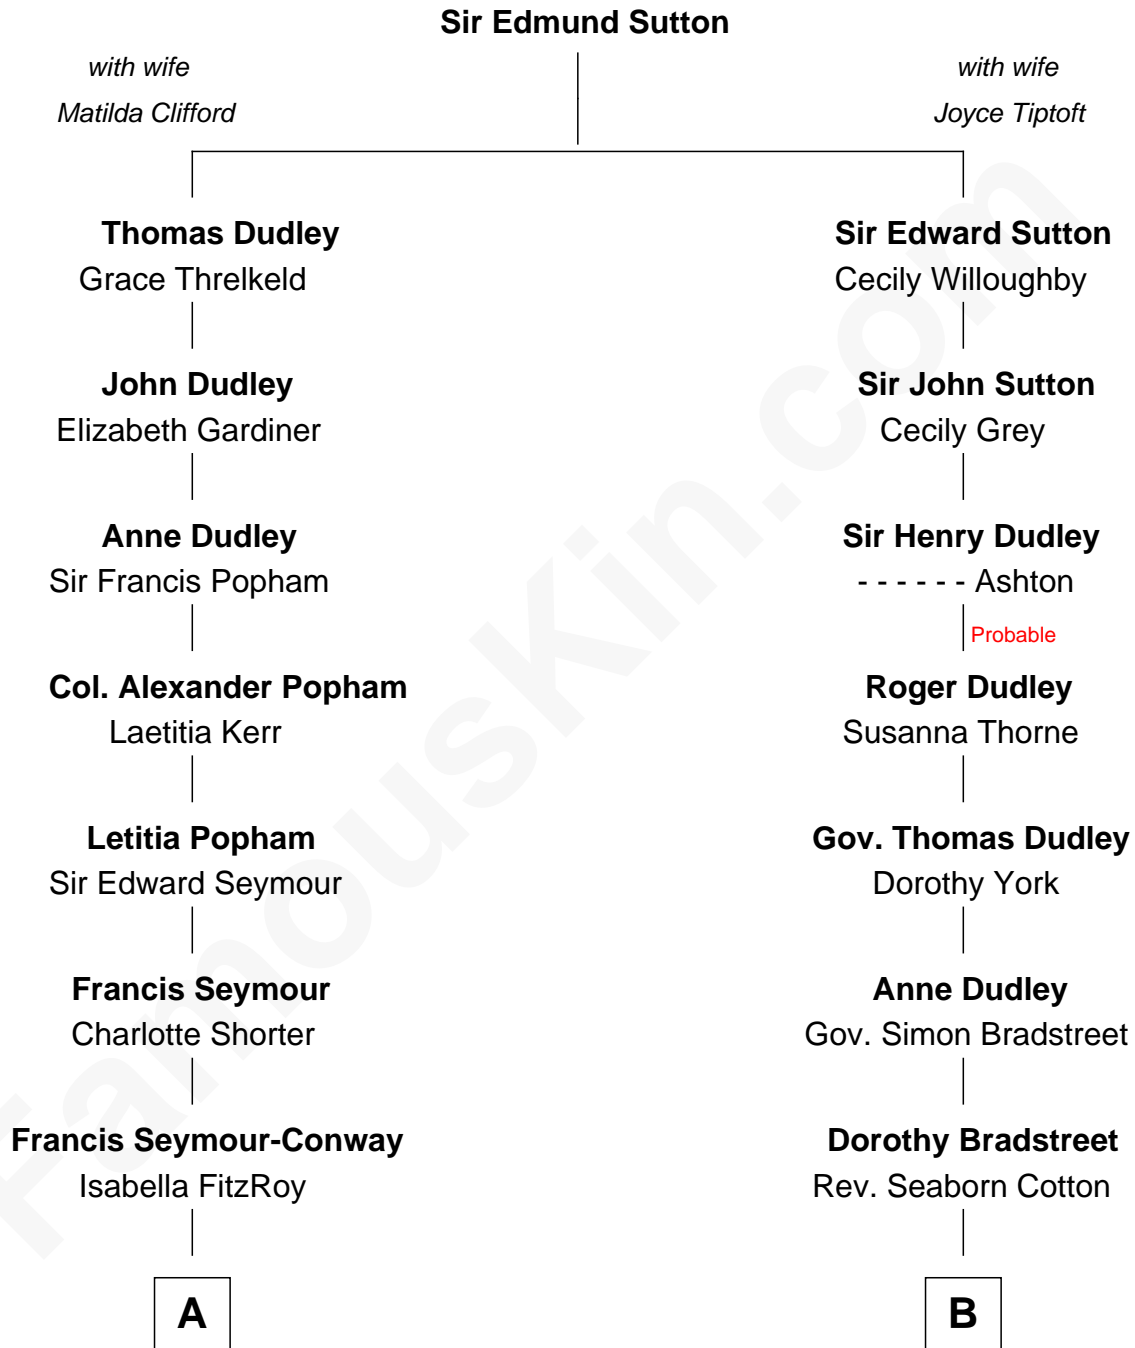

FamousKin.com

Relationship Chart of

Princess Diana

Princess of Wales

13th cousin 1 time removed of

James Sherman
27th U.S. Vice-President

A

Hugh Seymour-Conway
Anne Horatia Waldegrave

Sir Horace Beauchamp Seymour
Elizabeth Malet Palk

Adelaide Horatia Elizabeth Seymour
Frederick Spencer

Charles Robert Spencer
Margaret Baring

Albert Edward John Spencer
Cynthia Elinor Beatrix Hamilton

Edward John Spencer
Frances Ruth Burke Roche