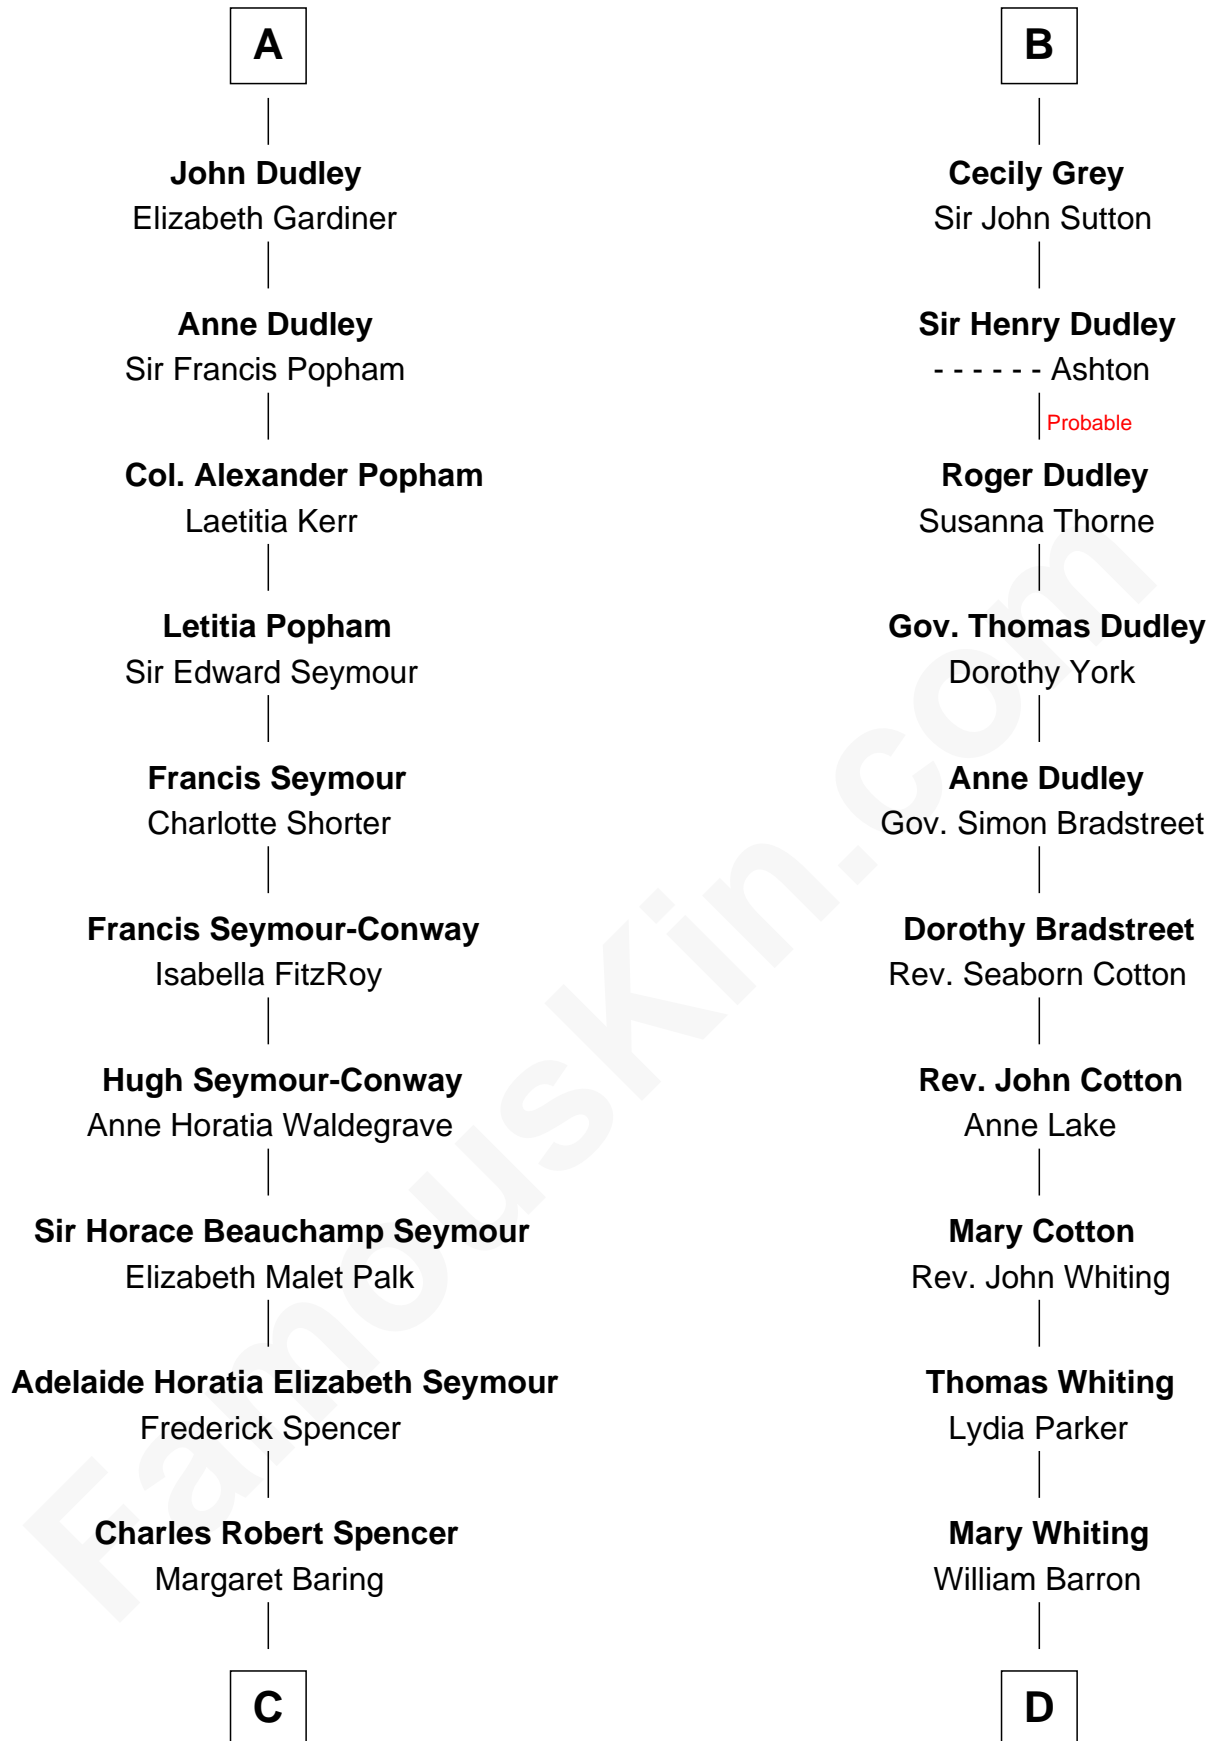

# FamousKin.com Relationship Chart of

**Princess Diana**

*Princess of Wales*

19th cousin 1 time removed of

**James Sherman**

*27th U.S. Vice-President*

**C**

**Albert Edward John Spencer**  
Cynthia Elinor Beatrix Hamilton

**Edward John Spencer**  
Frances Ruth Burke Roche

**Princess Diana**  
*Princess of Wales*

**D**

**Mary Augusta Barron**  
Stalham Williams

**Frances Lucretia Williams**  
Richard Winslow Sherman

**Mary Frances Sherman**  
Richard Updike Sherman