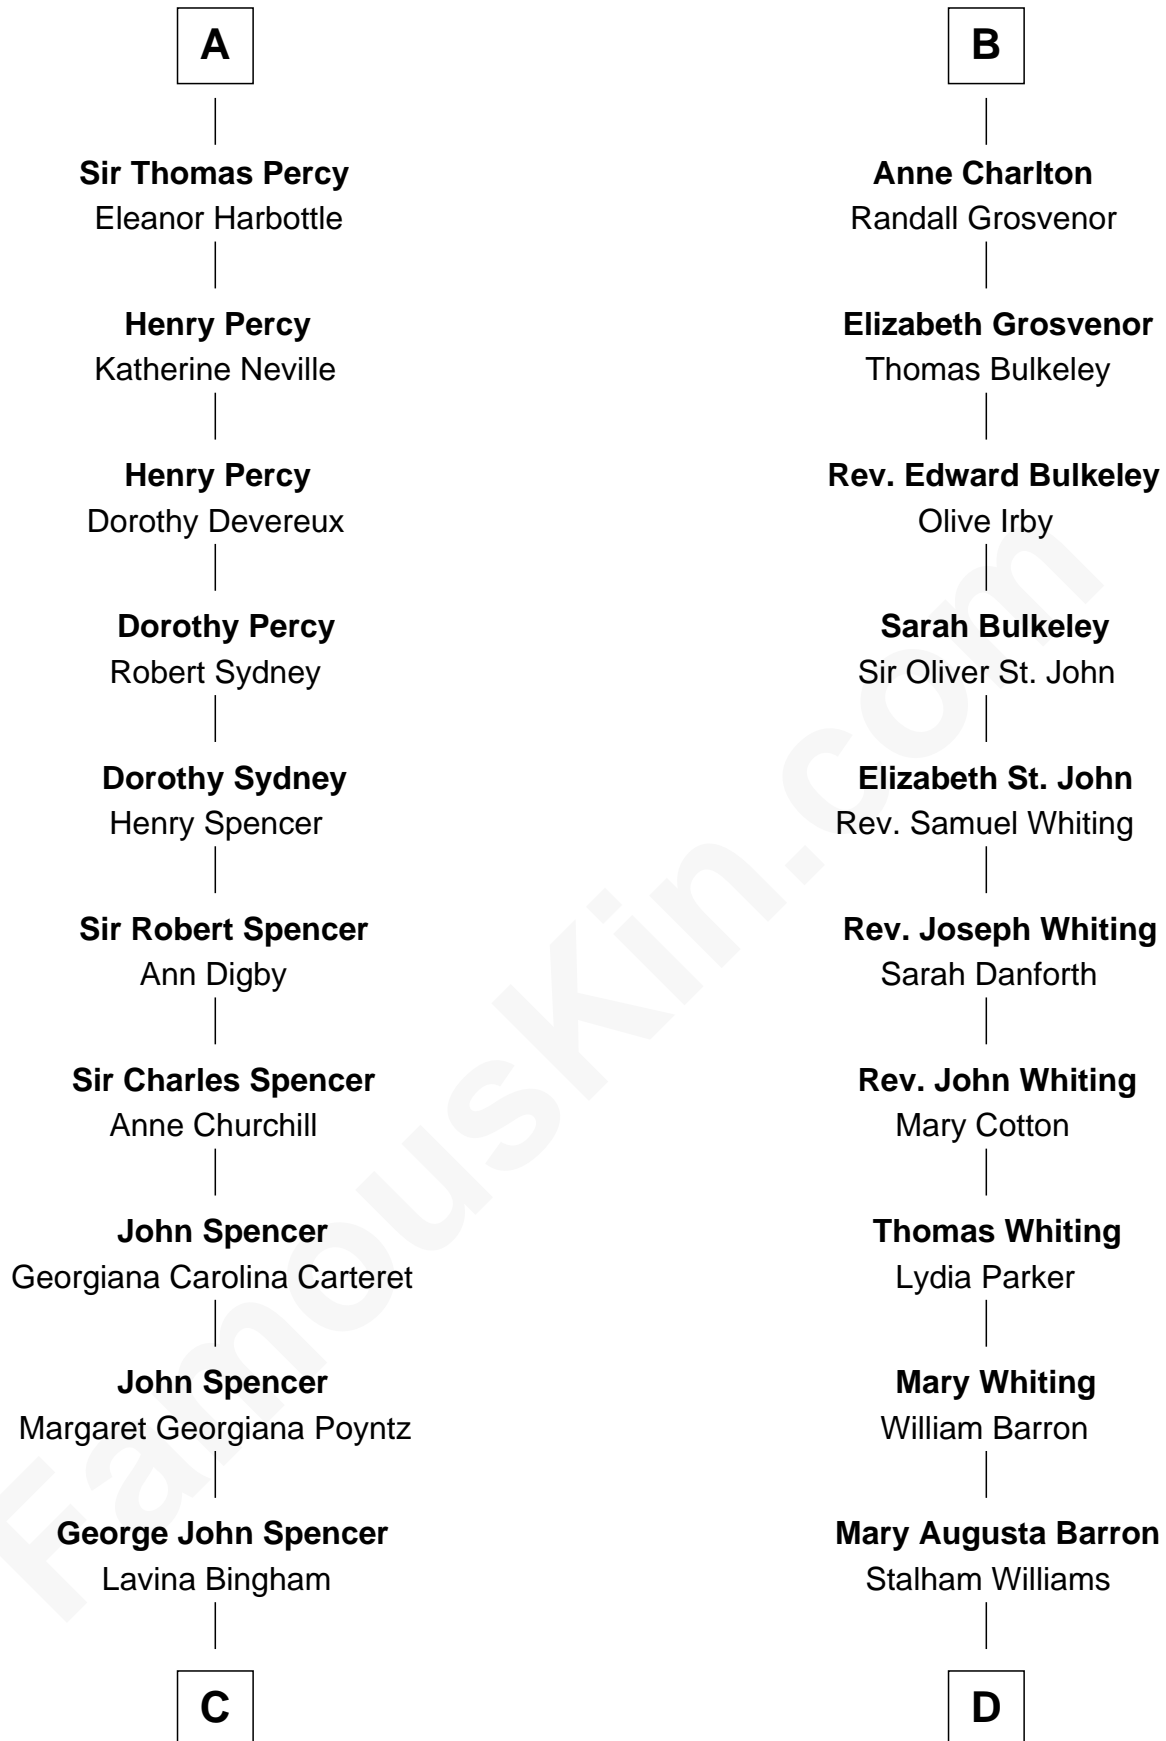

FamousKin.com

Relationship Chart of

Princess Diana

Princess of Wales

19th cousin 2 times removed of

James Sherman
27th U.S. Vice-President

Sir Alan la Zouche
 Eleanor de Segrave

Maude la Zouche
 Sir Robert de Holland

A

Elena Zouche
 Alan de Charlton

Alan de Charlton
 Margery FitzAer

Thomas de Charlton

Anna de Charlton
 William de Knightley

Thomas de Knightley de Charlton
 Elizabeth Francis

Robert Charlton
 Mary Corbet

Richard Charlton
 Elizabeth Mainwaring

B

C

Frederick Spencer

Adelaide Horatia Elizabeth Seymour

Charles Robert Spencer

Margaret Baring

Albert Edward John Spencer

Cynthia Elinor Beatrix Hamilton